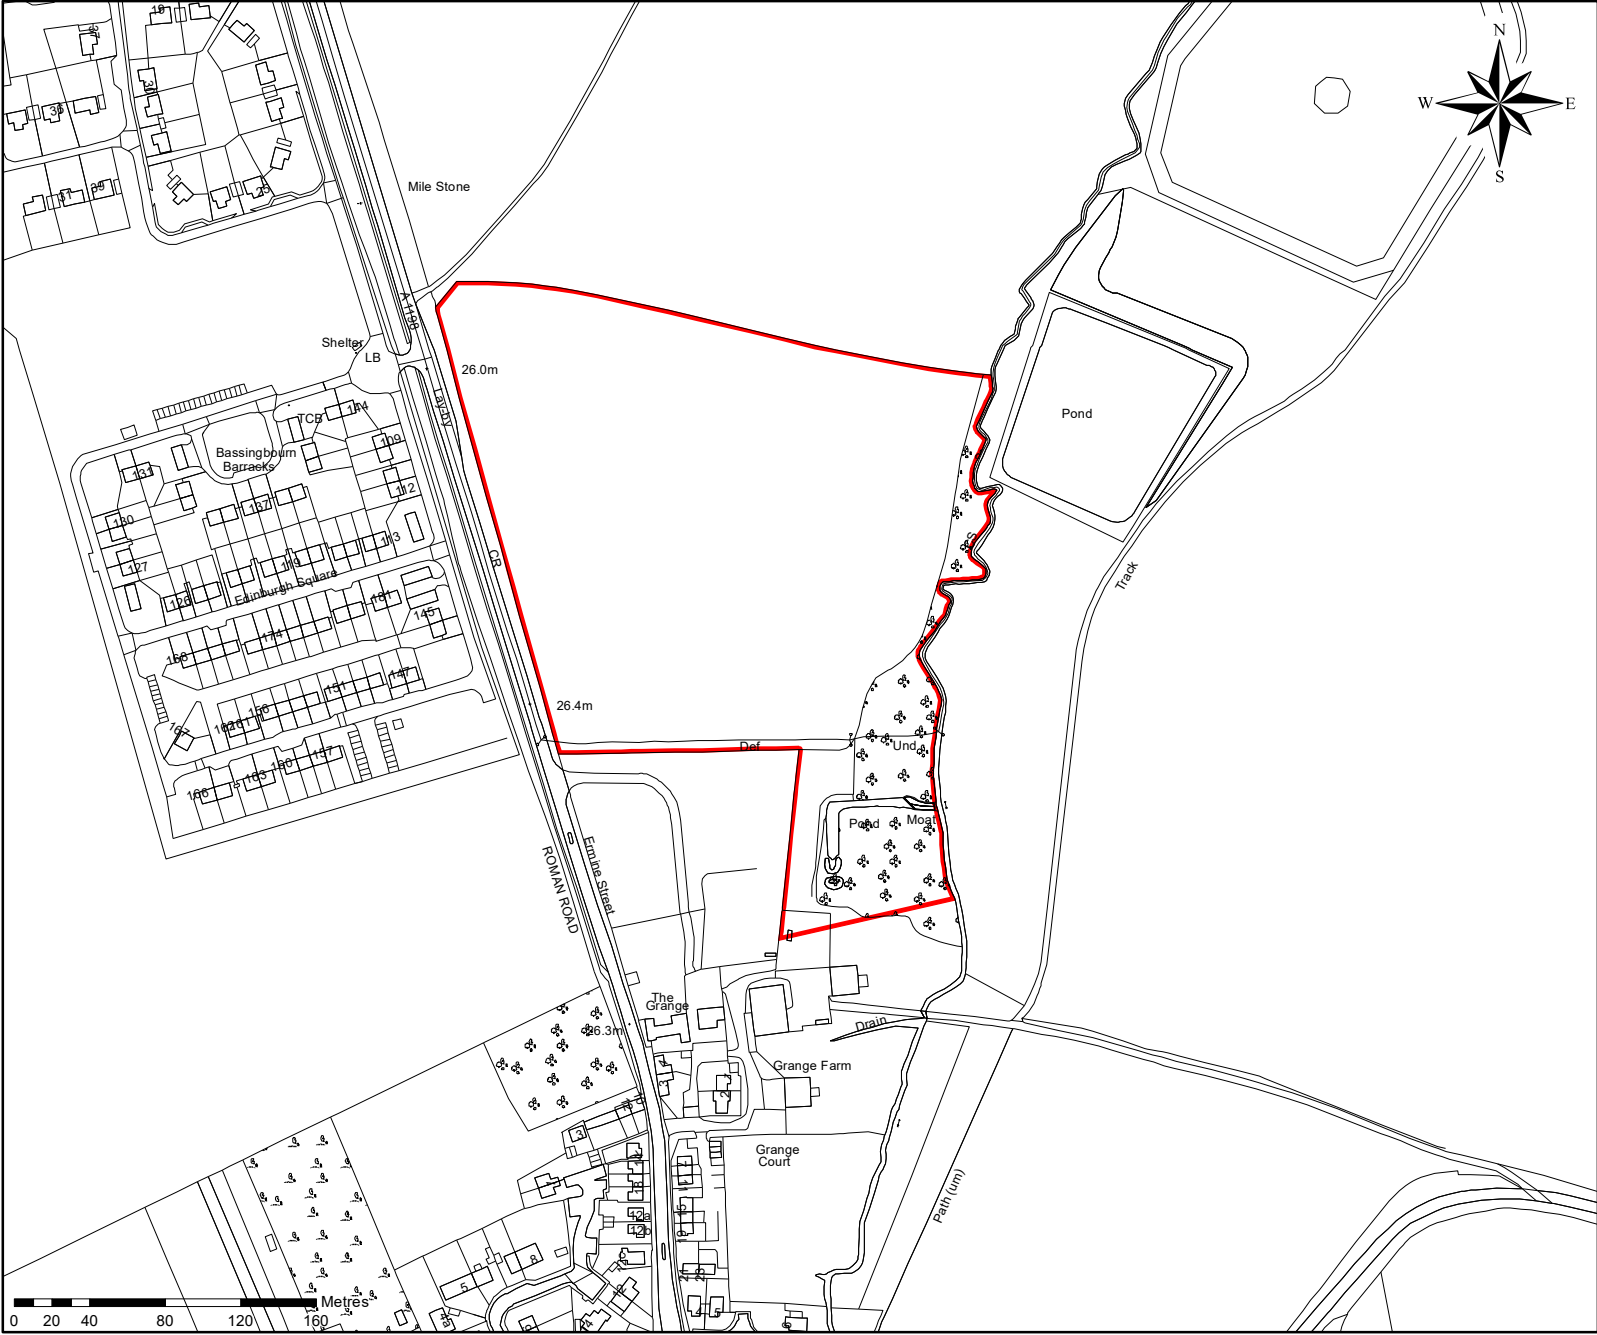

Land to the east of Old North Road Kneesworth

Legend

Site Area: 6.318ha