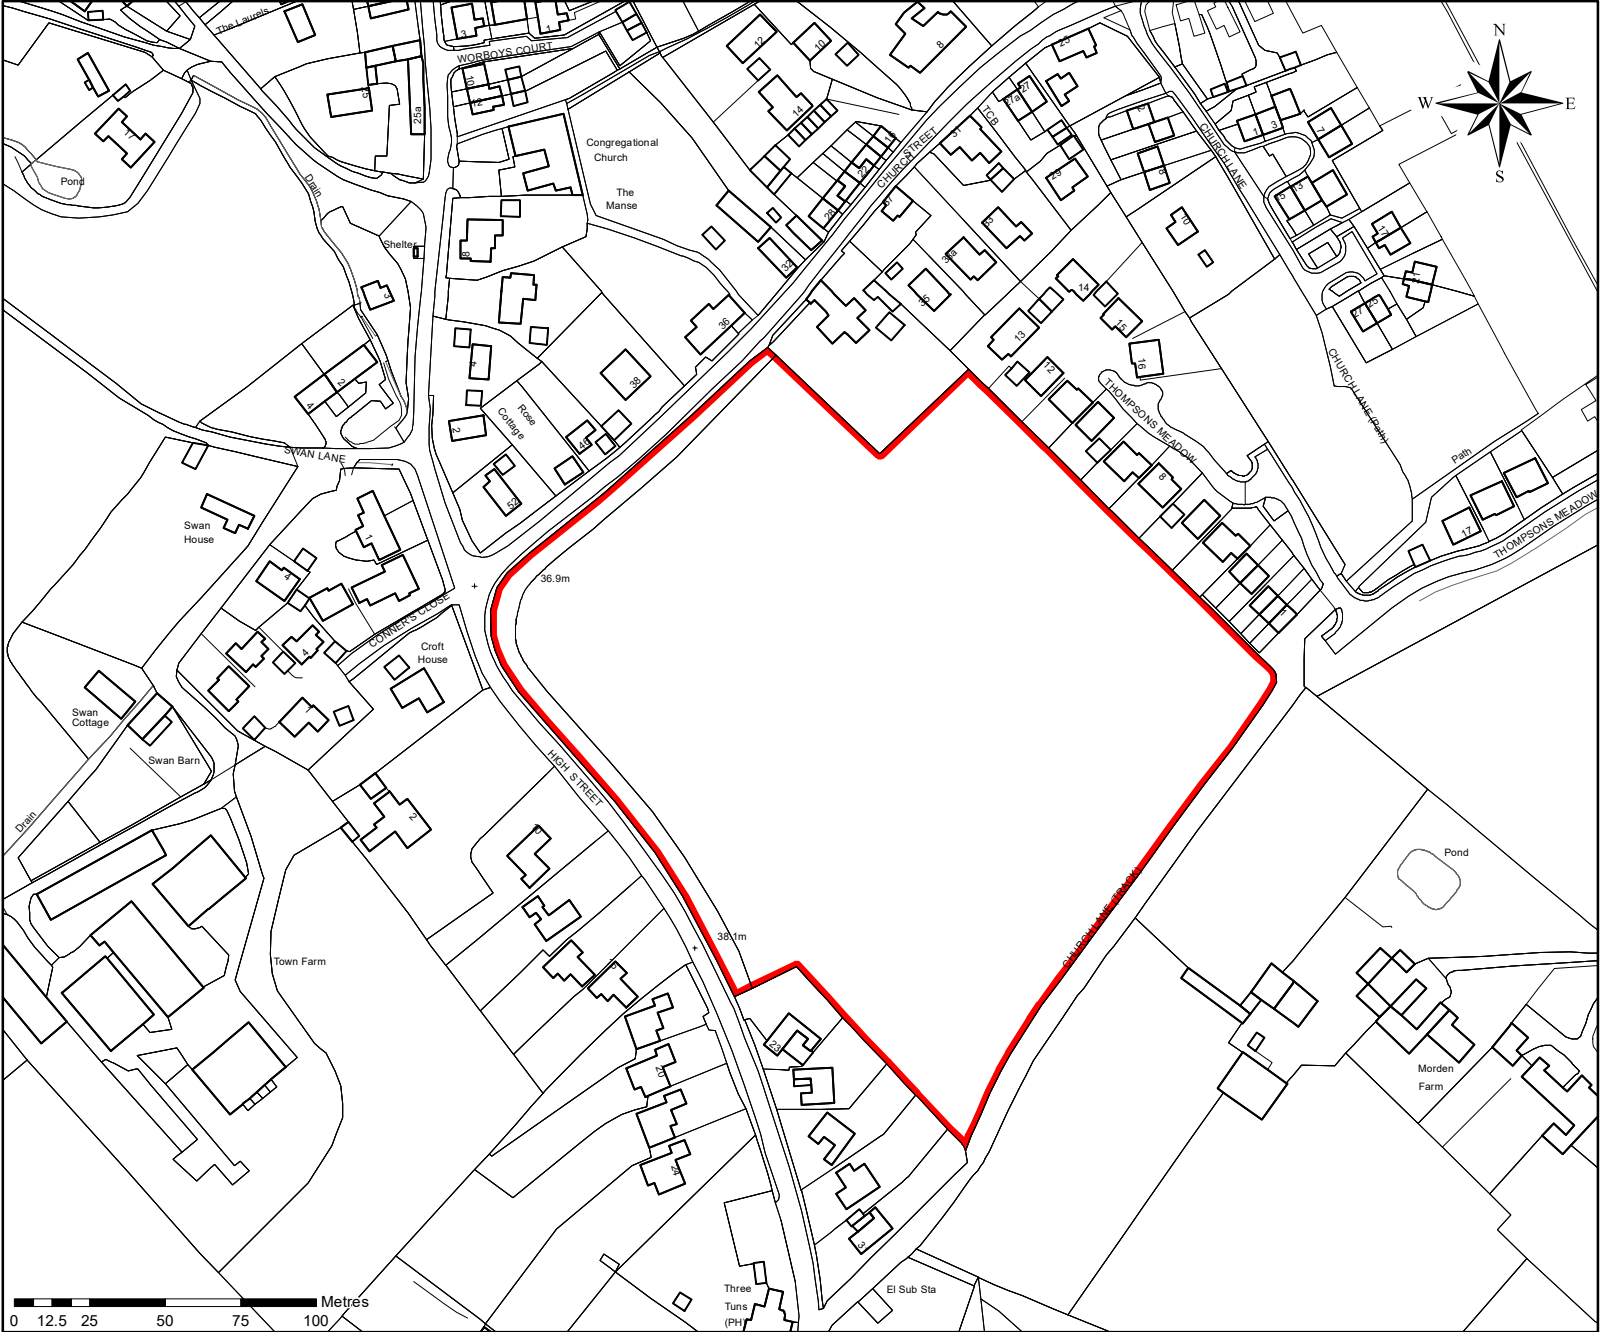

# Land South of Church Street East of High Street Guilden Morden

### Legend

Site Area: 3.773ha