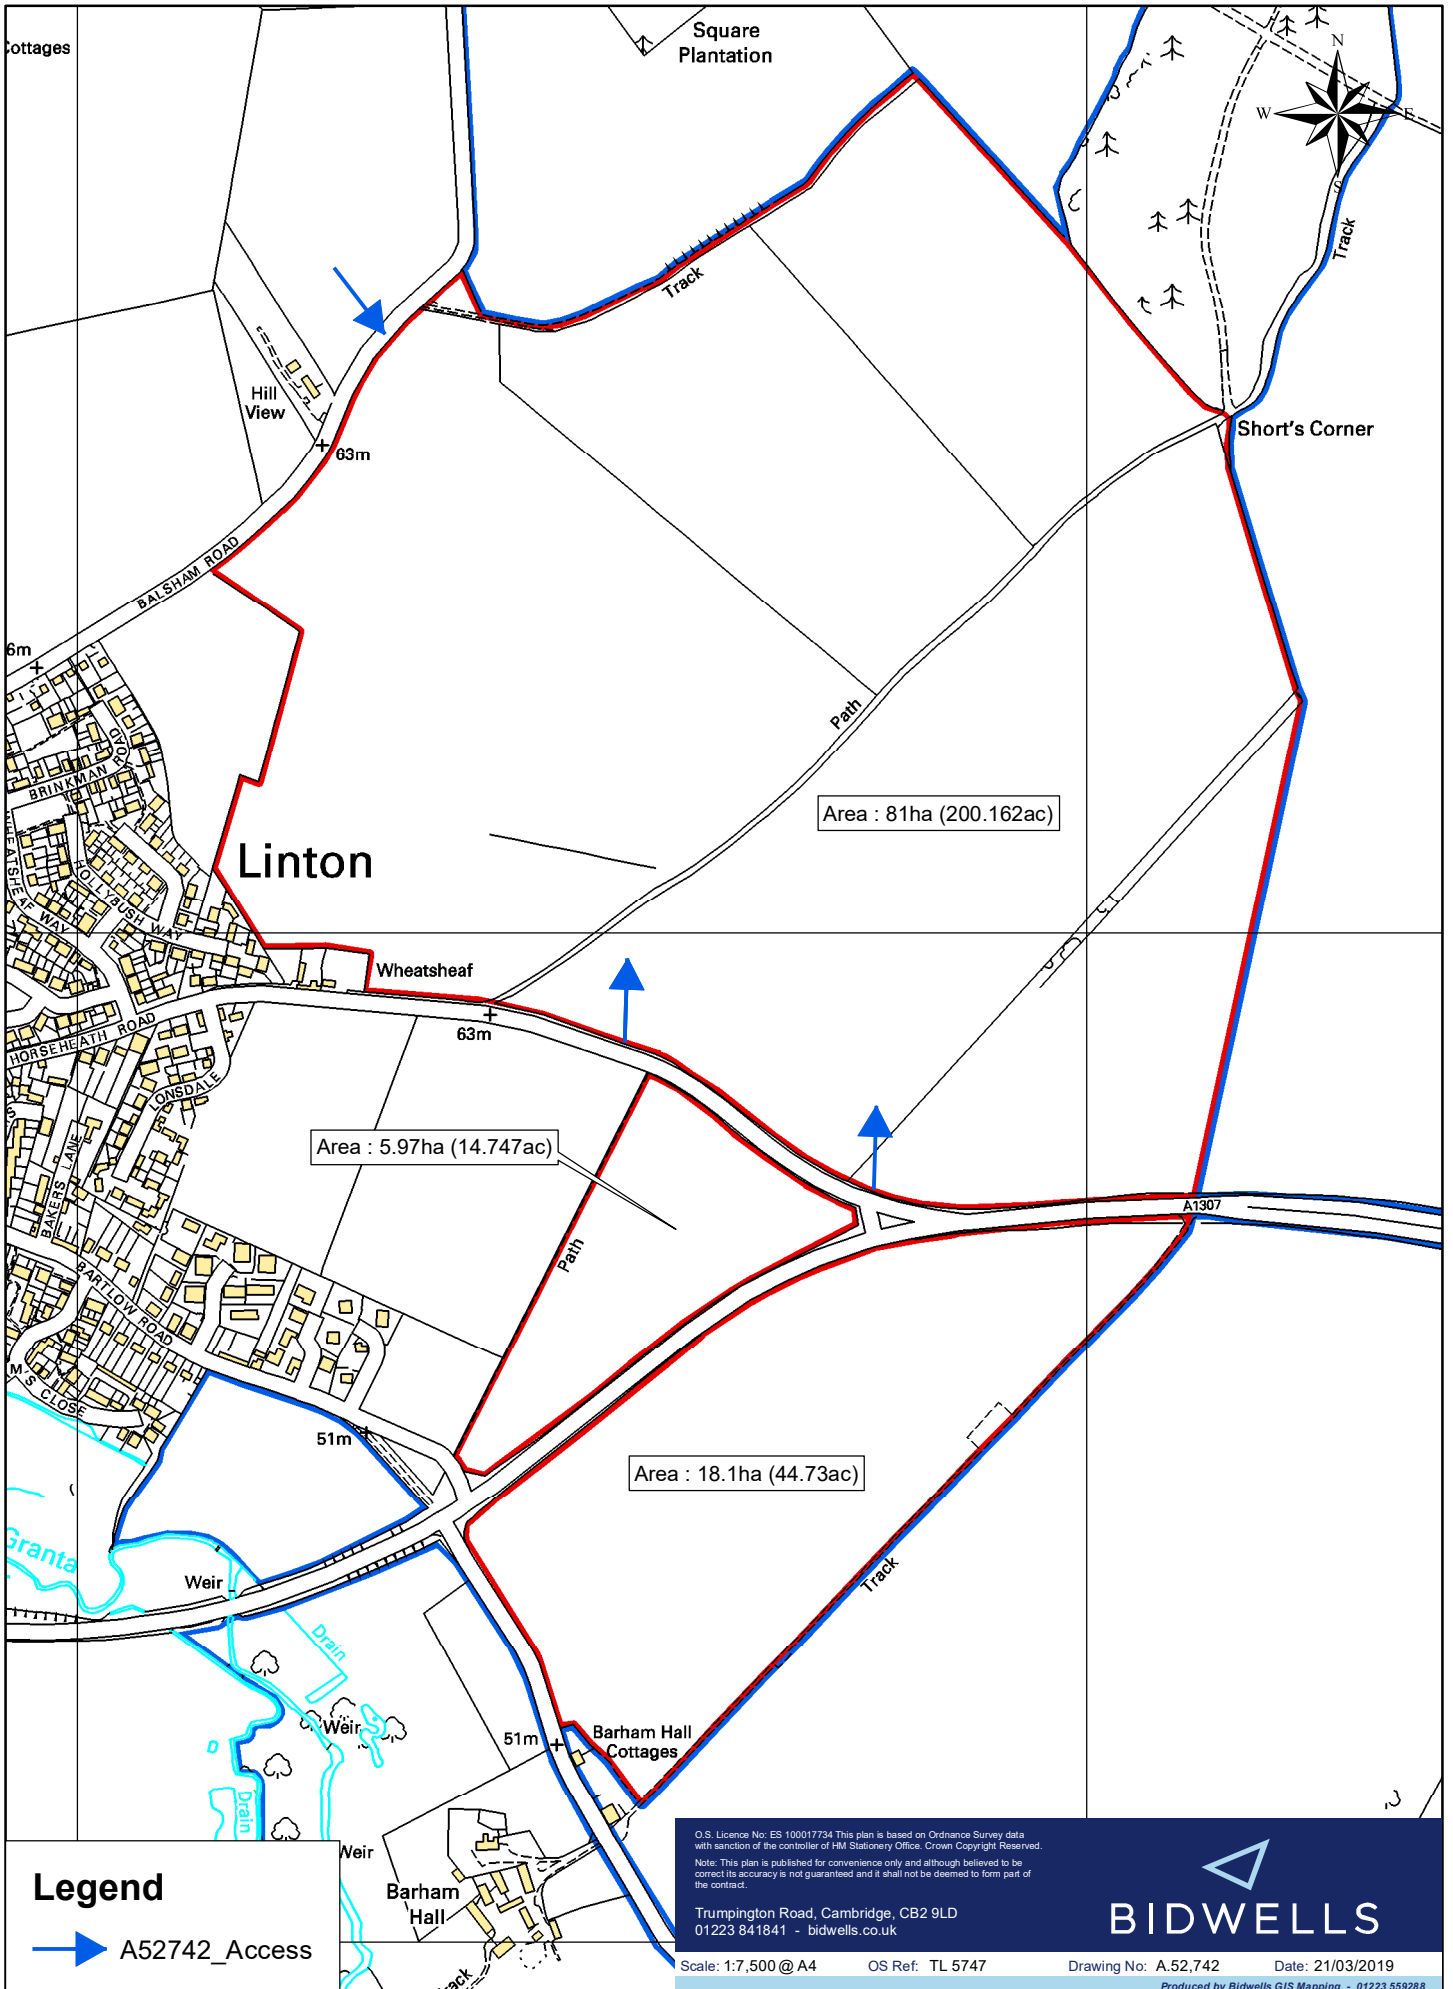

Land at Linton

Legend

A52742_Access

Trumpington Road, Cambridge, CB2 9LD
01223 841841 - bidwells.co.uk

BIDWELLS

Scale: 1:7,500 @ A4

OS Ref: TL 5747

Drawing No: A.52,742

Date: 21/03/2019

Produced by Bidwells GIS Mapping - 01223 559288