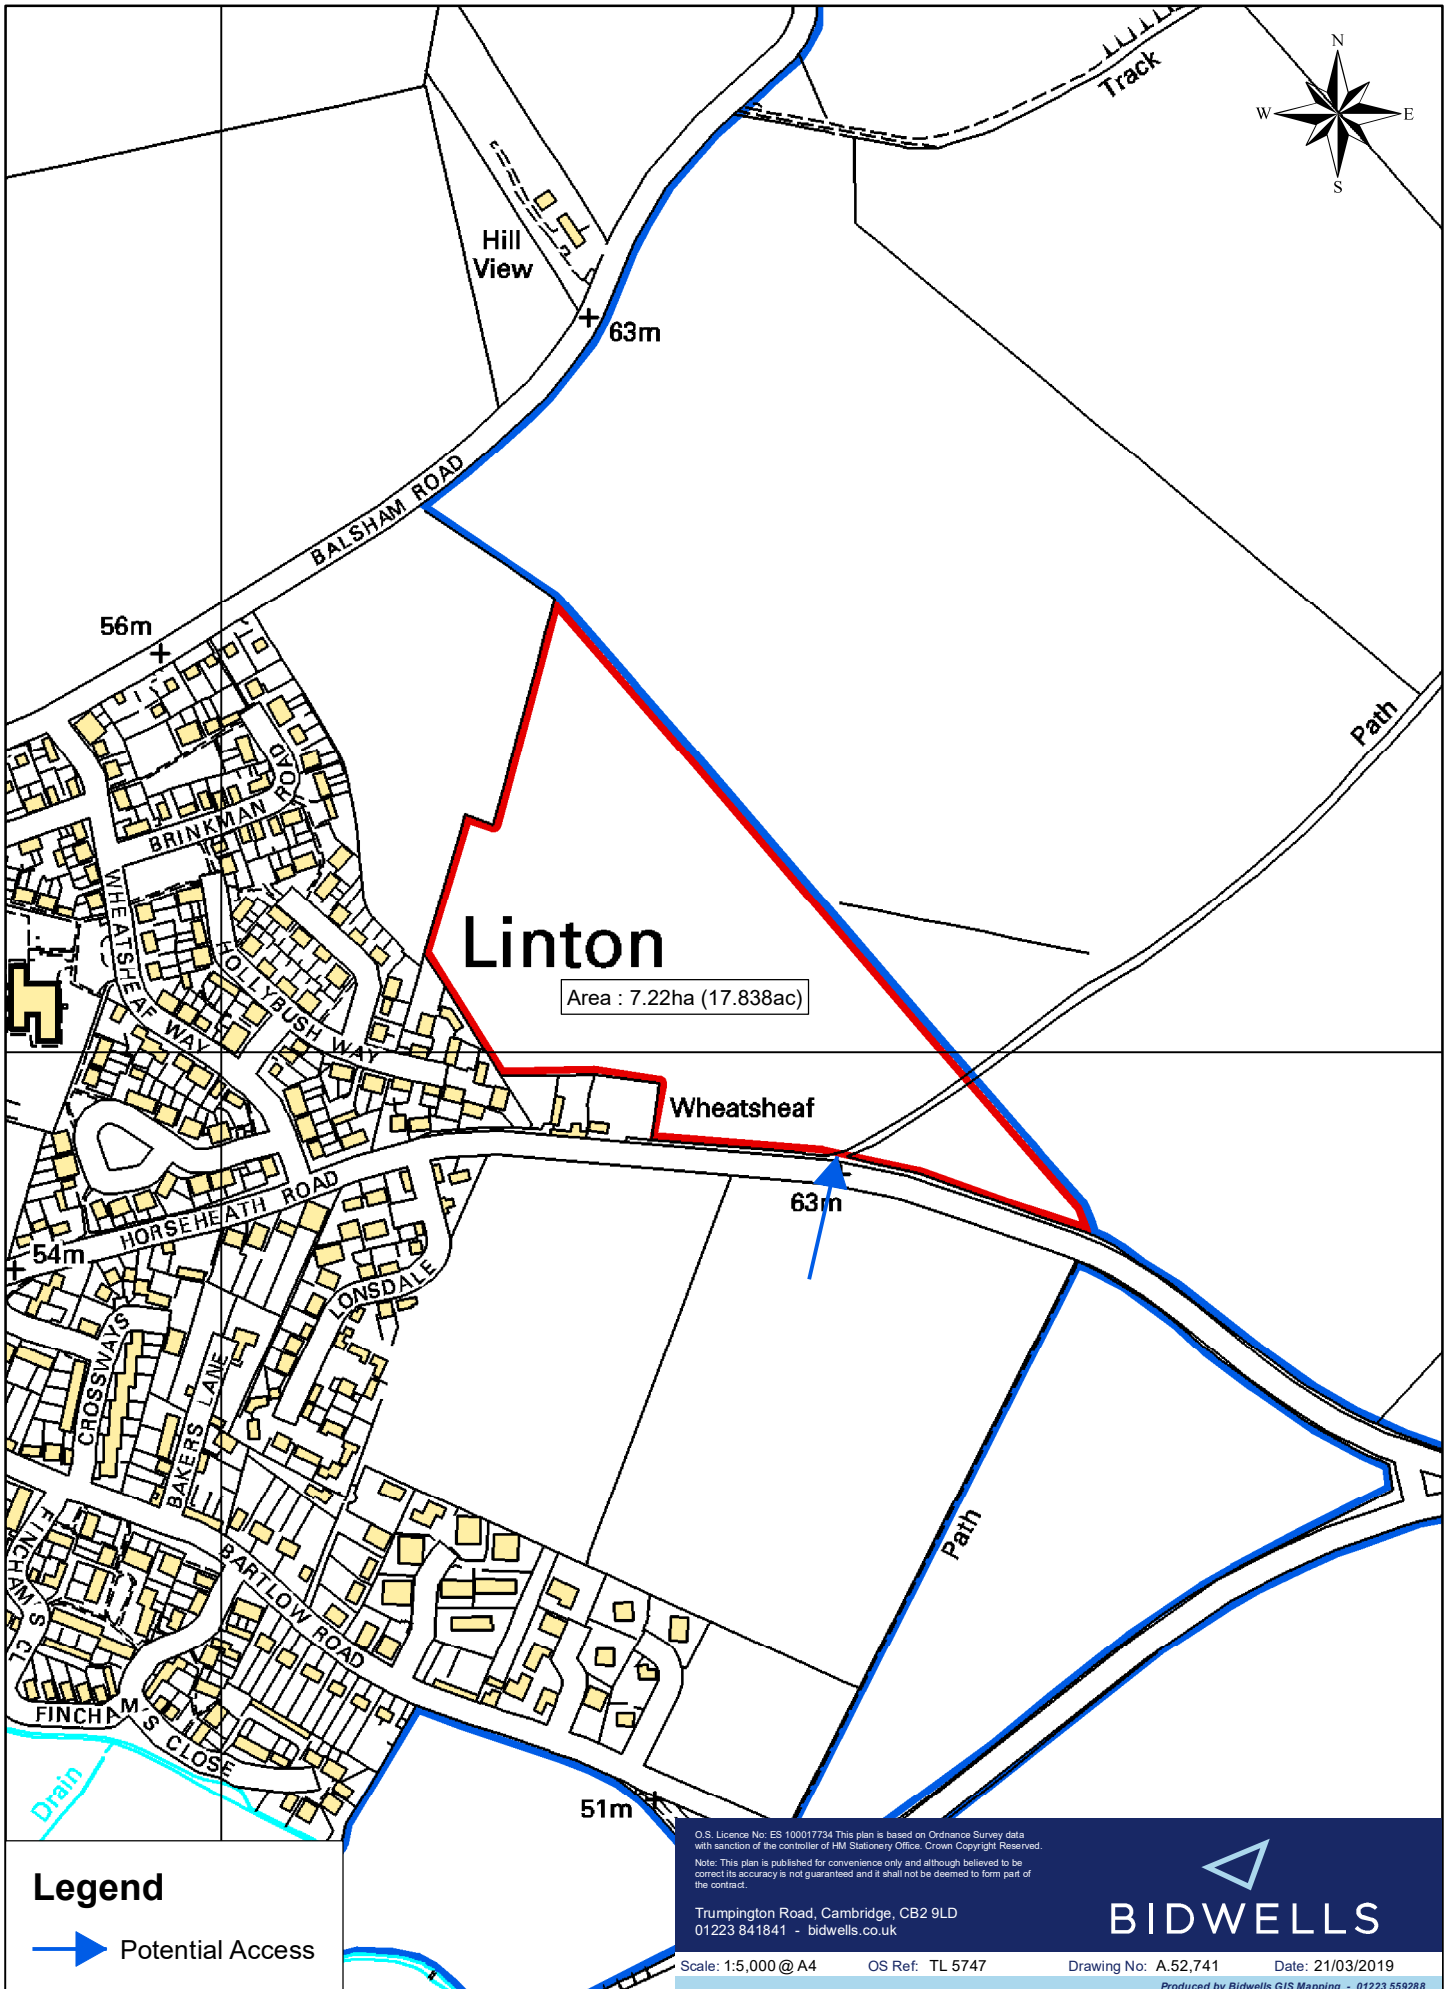

Land at Linton

Legend

➔ Potential Access

Trumpington Road, Cambridge, CB2 9LD
01223 841841 - bidwells.co.uk

BIDWELLS

Scale: 1:5,000 @ A4

OS Ref: TL 5747

Drawing No: A.52,741

Date: 21/03/2019

Produced by Bidwells GIS Mapping - 01223 559288