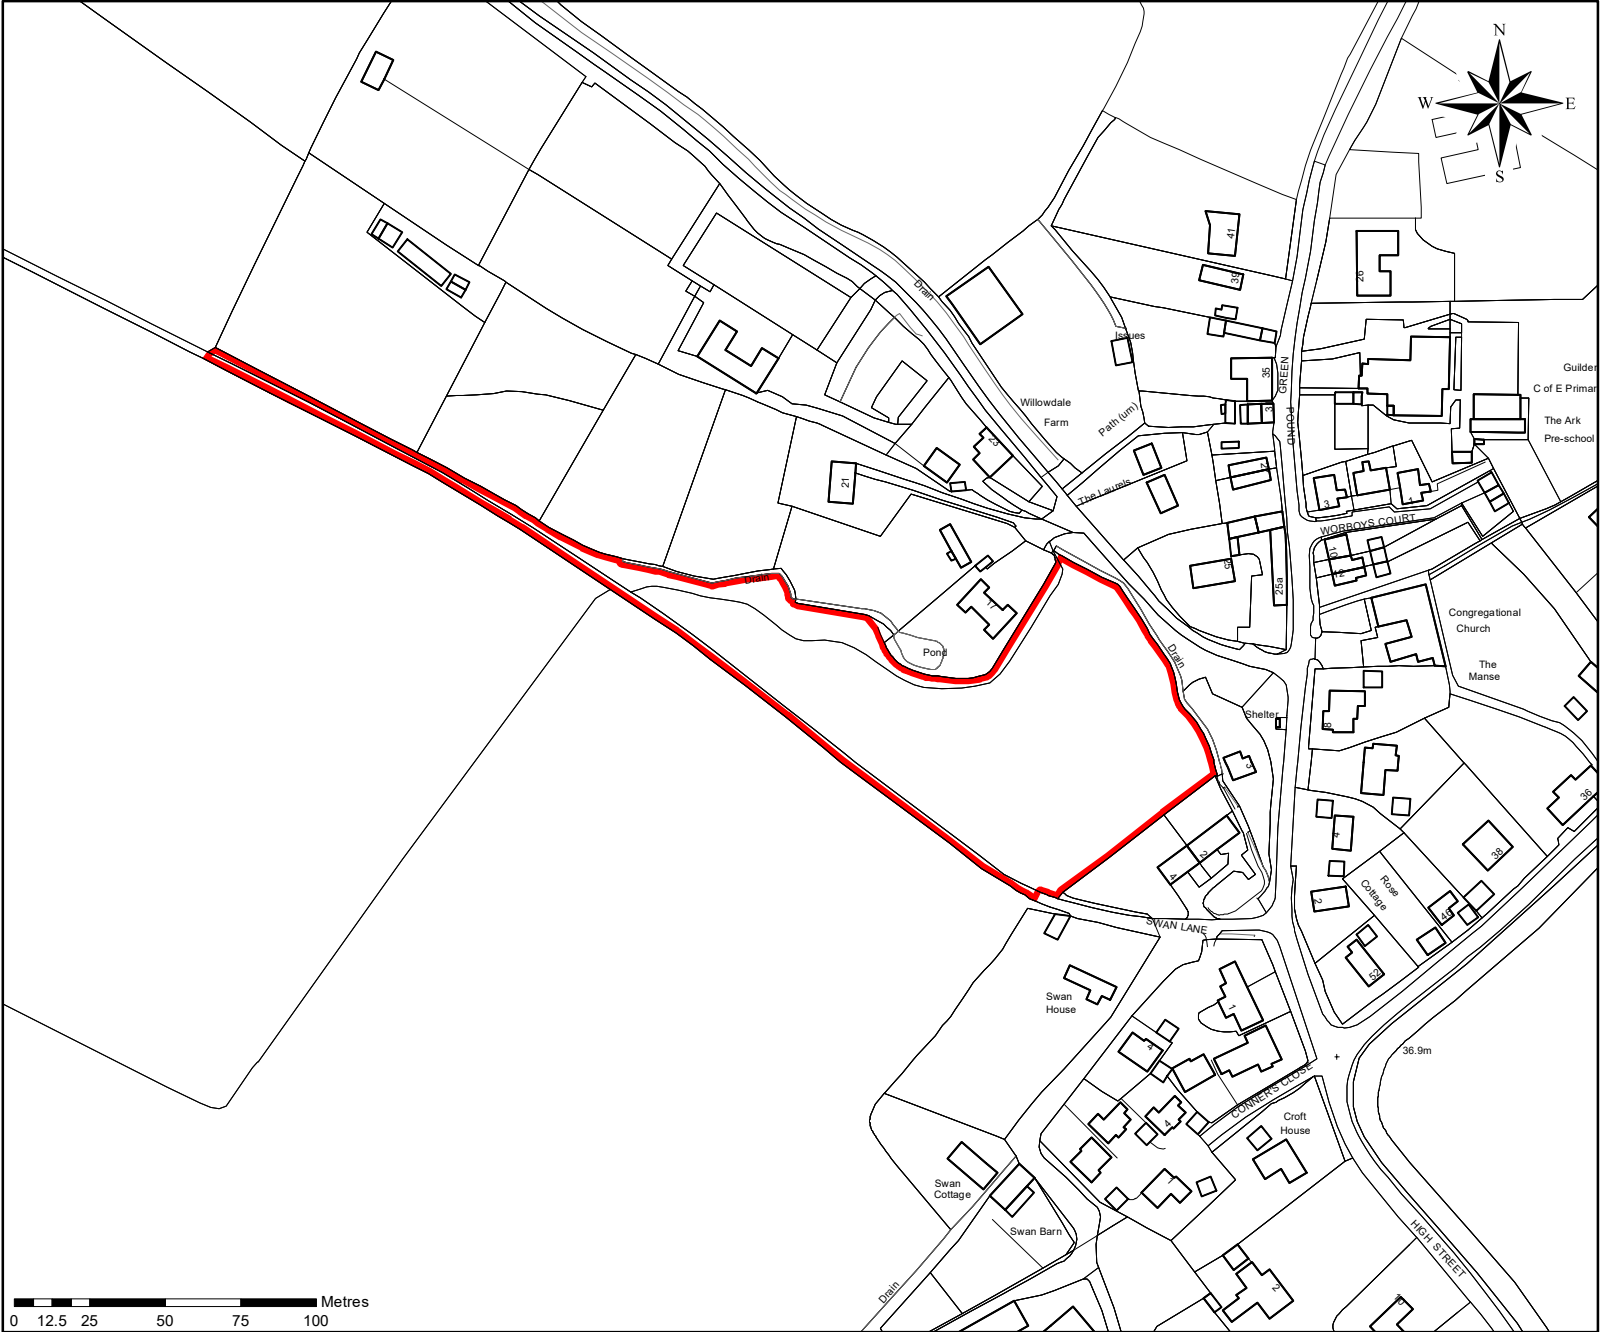

Land off Swan Lane Guilden Morden

Legend

Site Area: 1.136ha