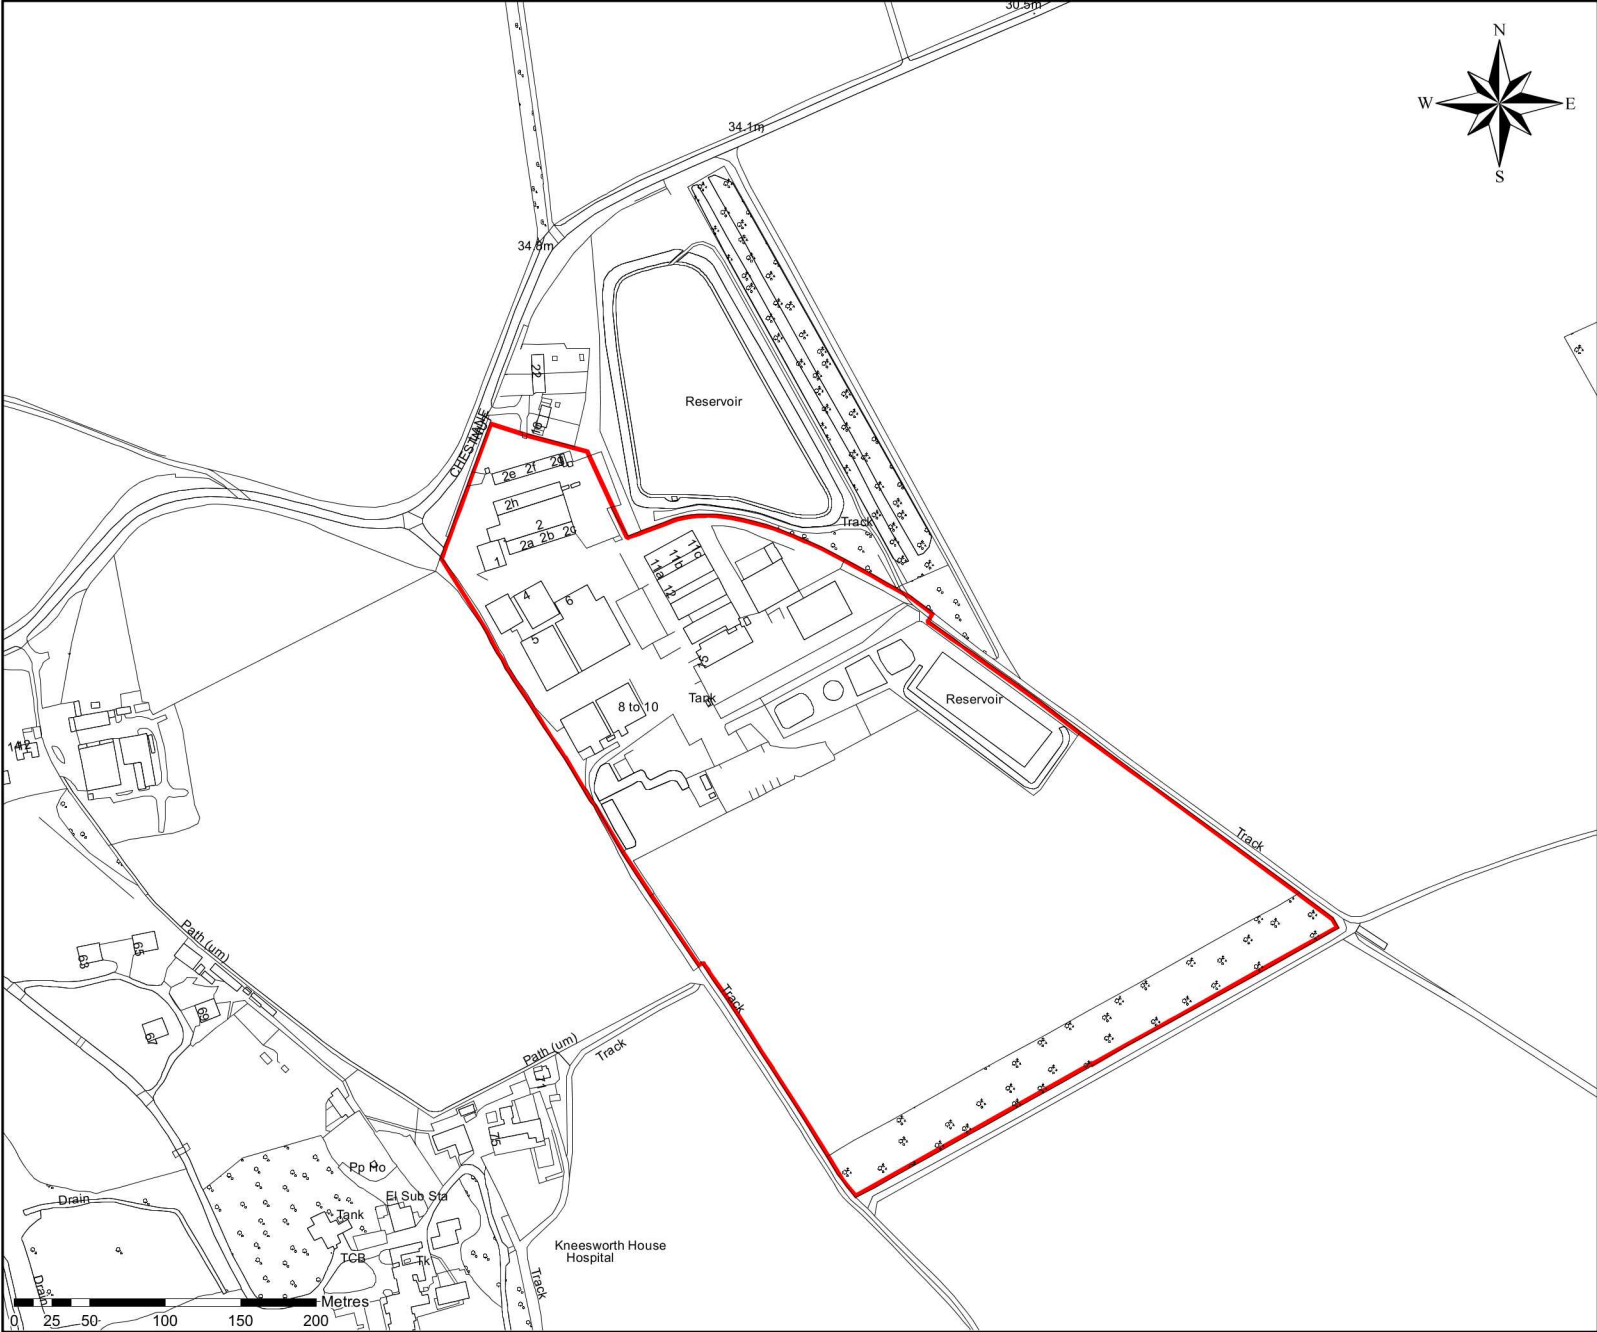

Land at Wireless Station Park Chestnut Lane Kneesworth

Legend

Site Area: 13.761ha