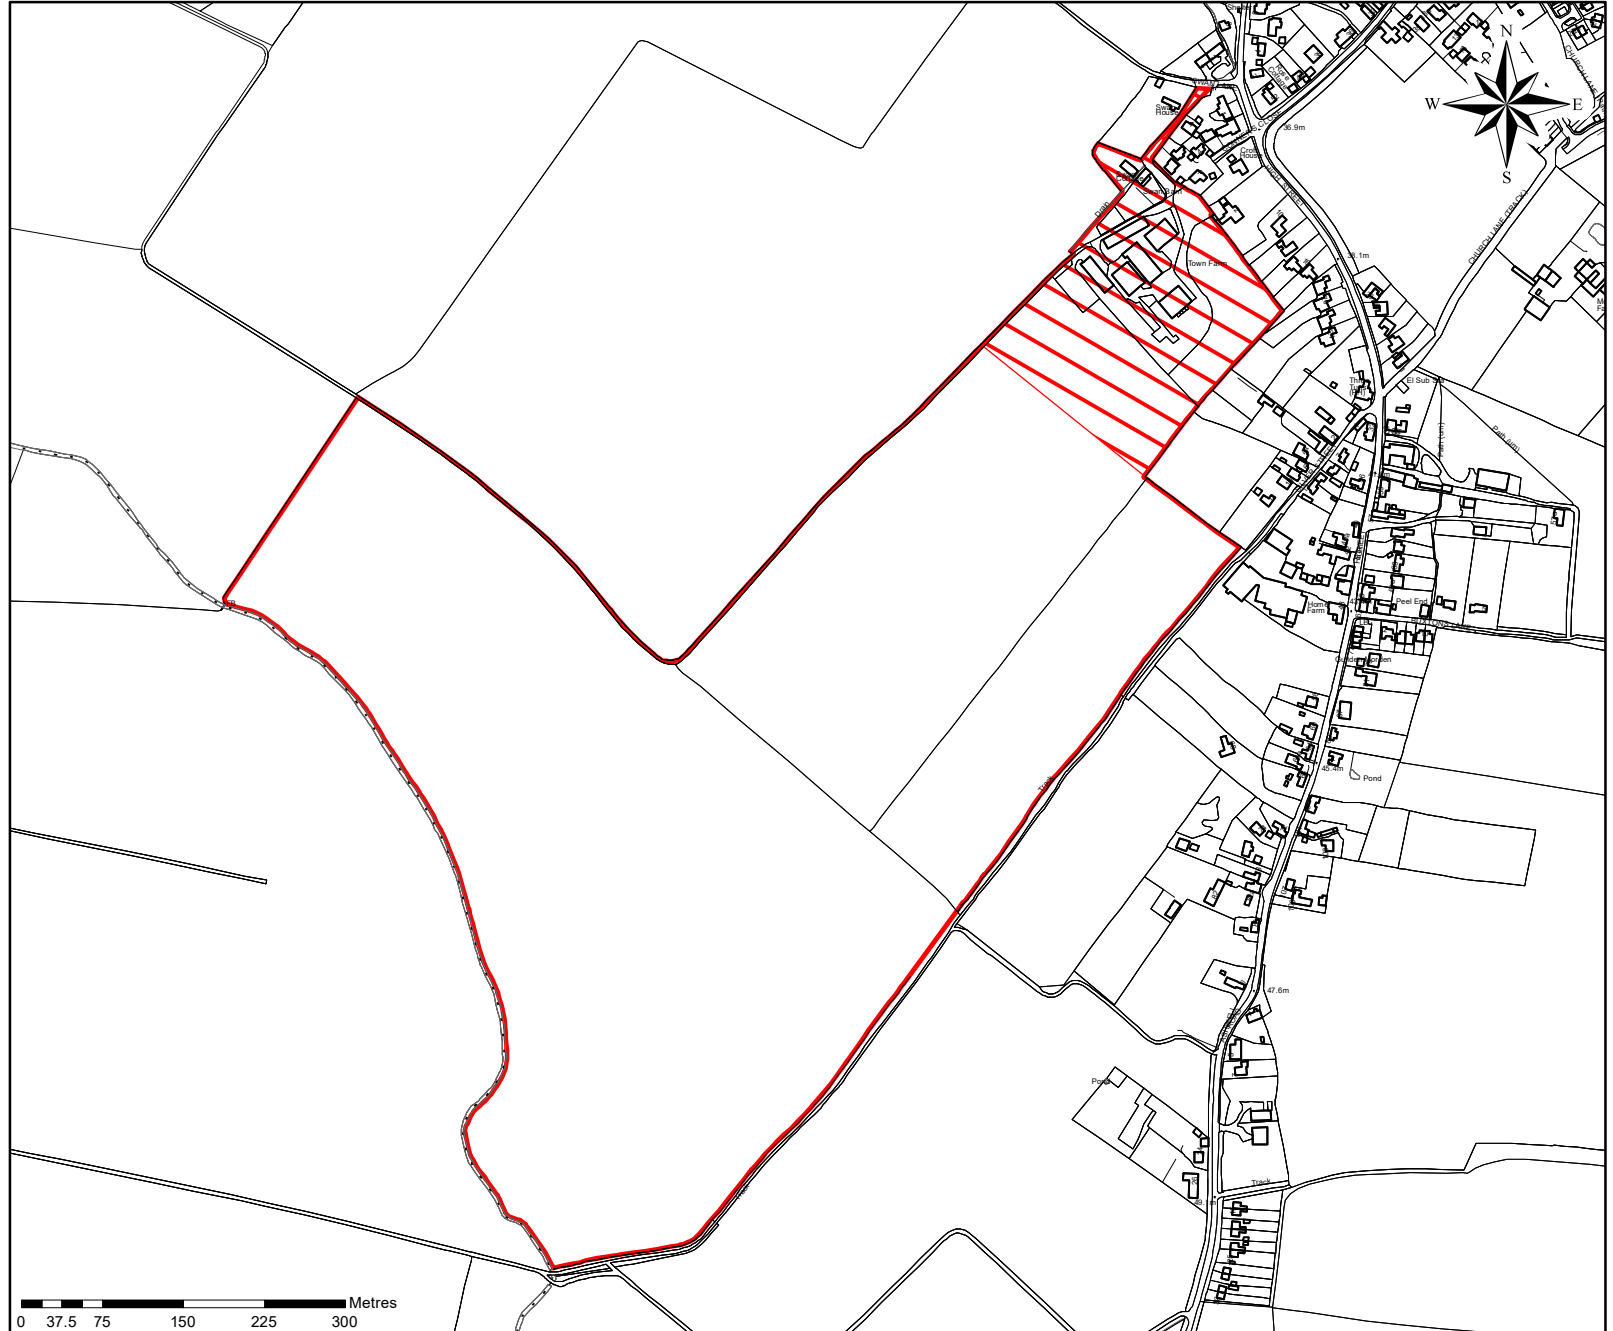

Land at Town Farm and land to the south-west of Town Farm Guilden Morden

Legend

-  Site Area: 41.898ha
-  Developable Area