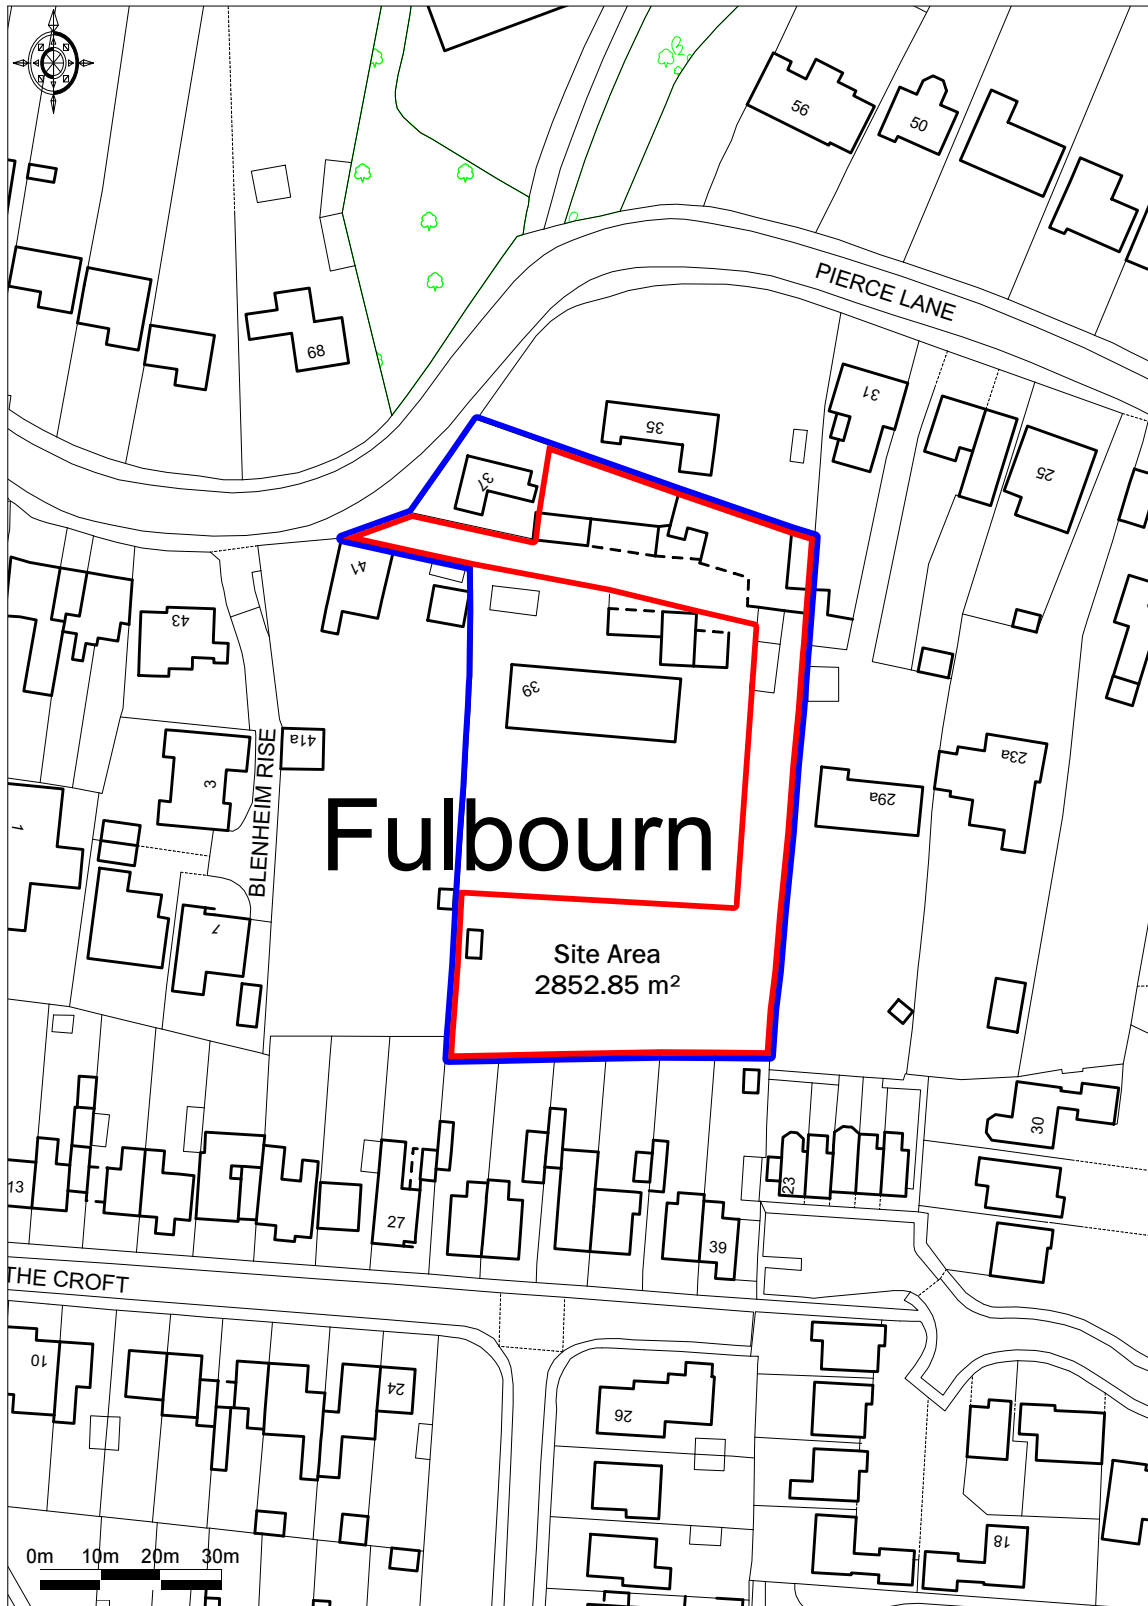

LAND AT CROFT FARM, 39 PIERCE LANE,
FULBOURN, CAMBRIDGE, CB21 5DJ.

SITE PLAN