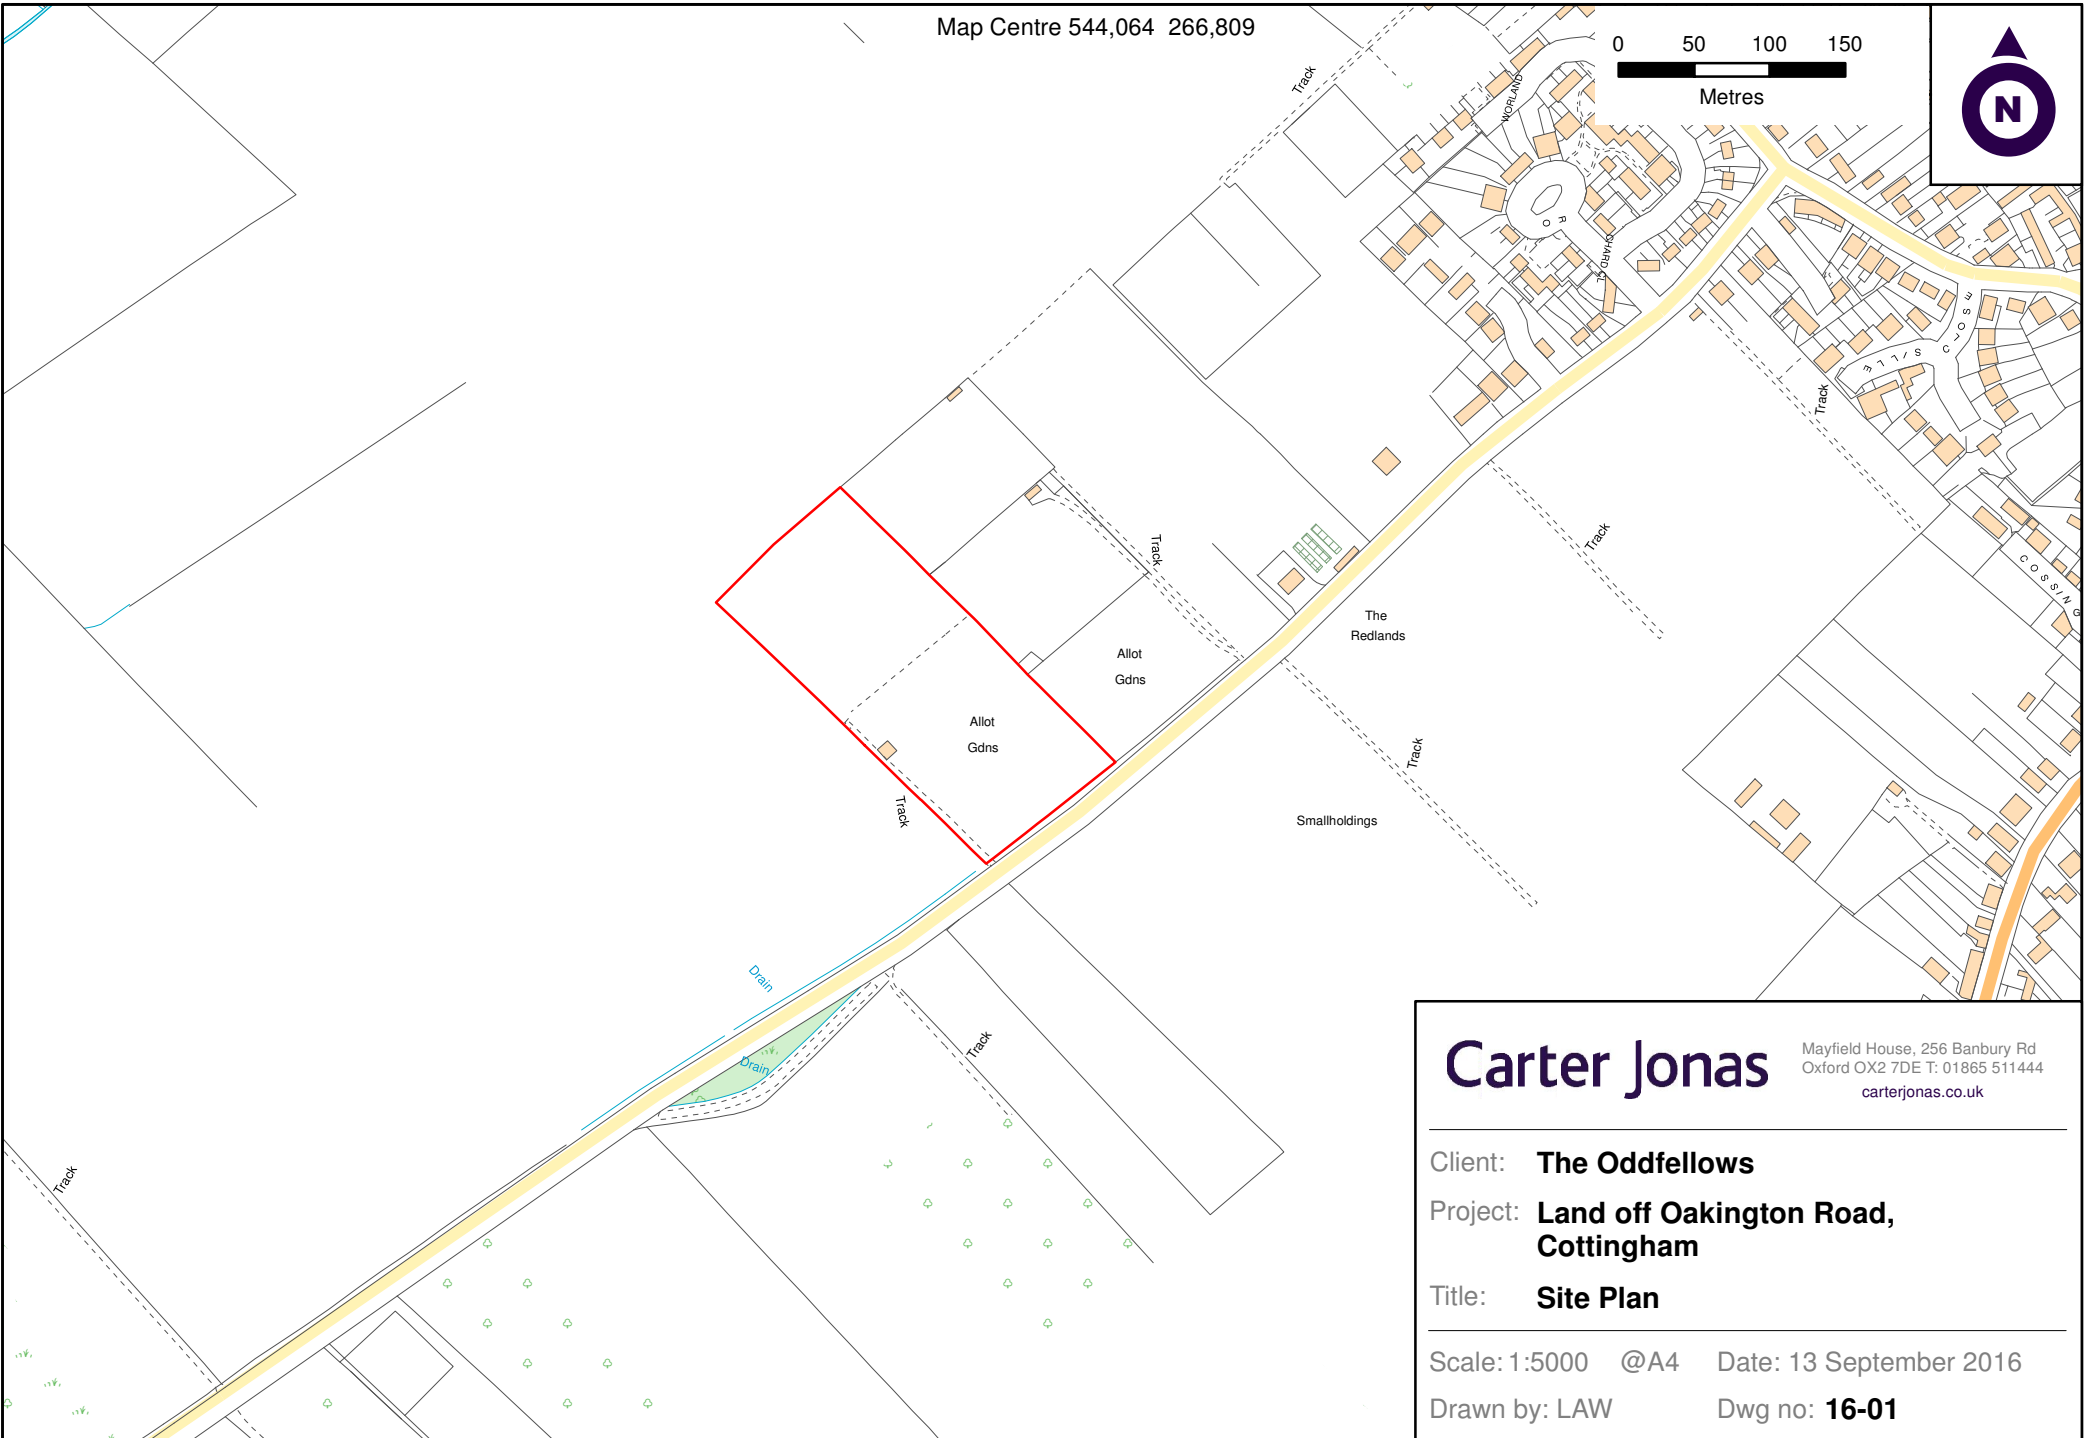

Map Centre 544,064 266,809

Carter Jonas

Mayfield House, 256 Banbury Rd
Oxford OX2 7DE T: 01865 511444
carterjonas.co.uk

Client: **The Oddfellows**

Project: **Land off Oakington Road,
Cottingham**

Title: **Site Plan**

Scale: 1:5000 @A4 Date: 13 September 2016

Drawn by: LAW Dwg no: **16-01**