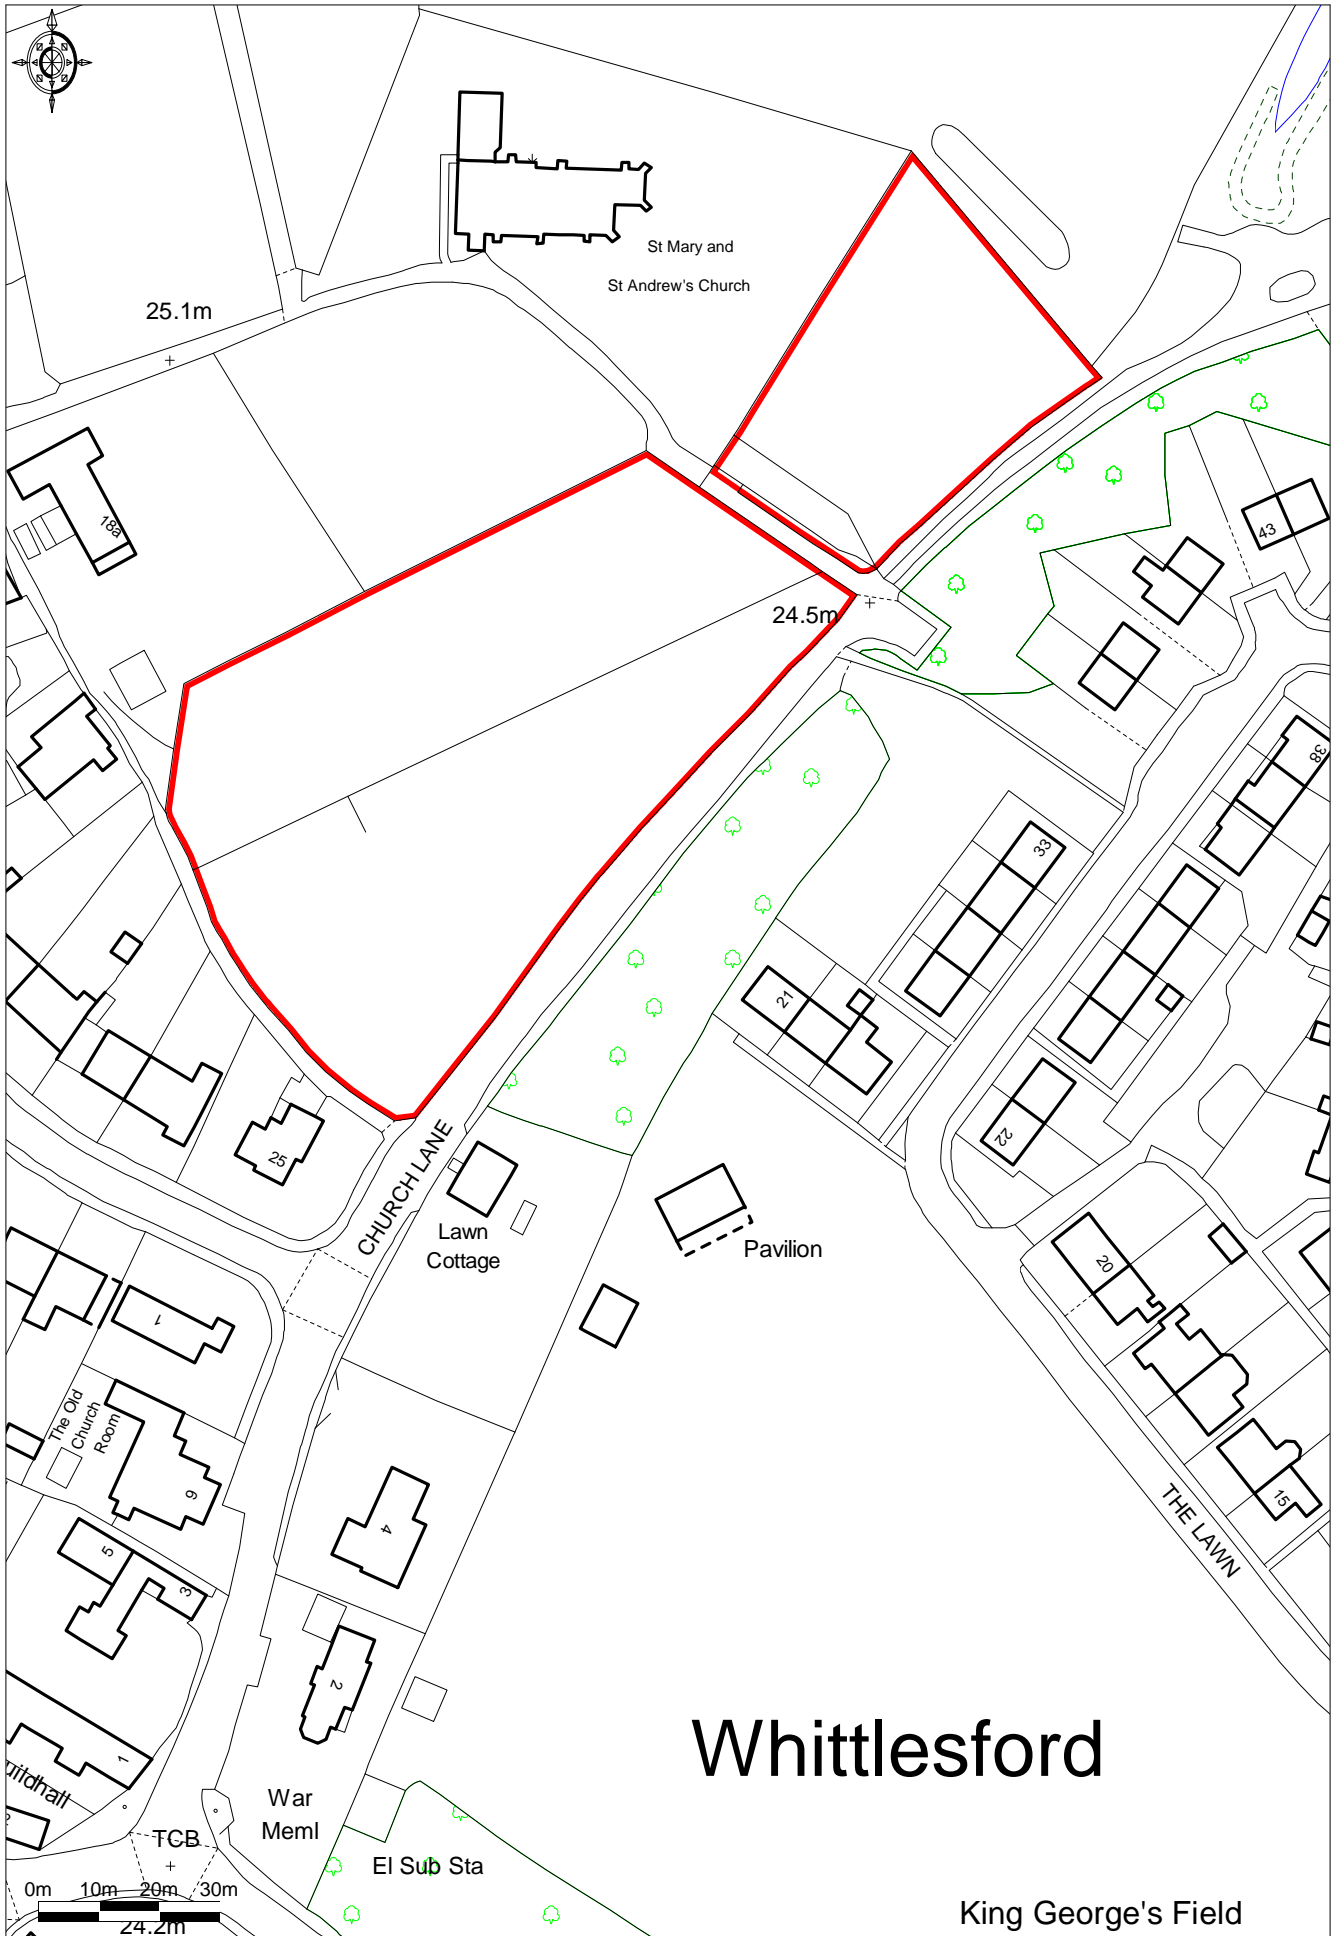

Land at Church Street, Whittlesford