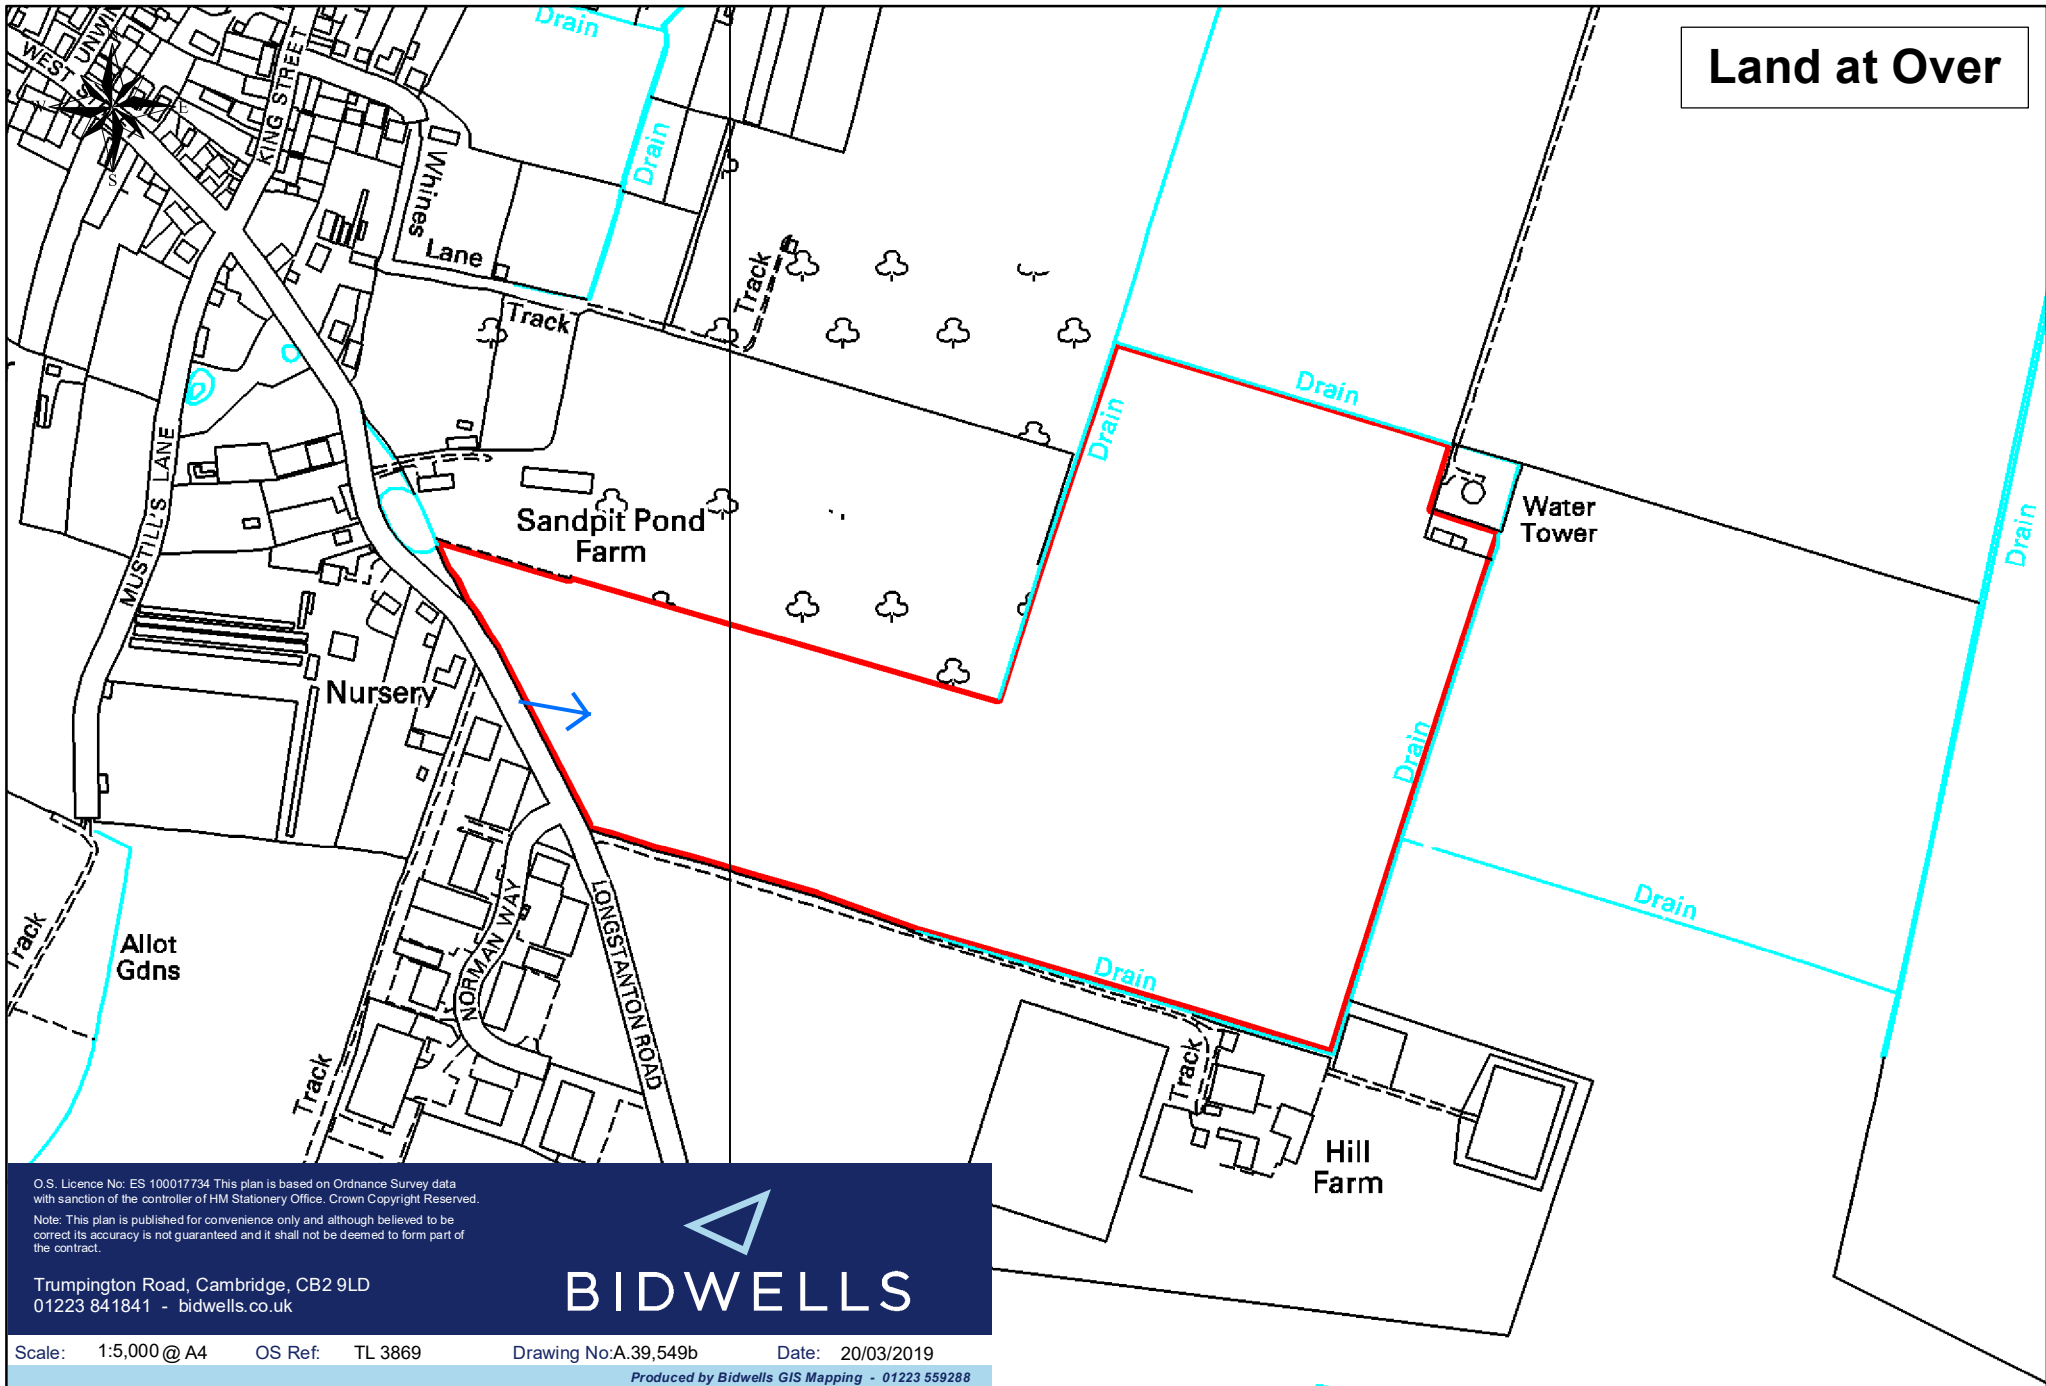

Land at Over

Note: This plan is published for convenience only and although believed to be correct its accuracy is not guaranteed and it shall not be deemed to form part of the contract.

Trumpington Road, Cambridge, CB2 9LD
01223 841841 - bidwells.co.uk

BIDWELLS

Scale: 1:5,000 @ A4 OS Ref: TL 3869 Drawing No: A.39,549b Date: 20/03/2019

Produced by Bidwells GIS Mapping - 01223 559288