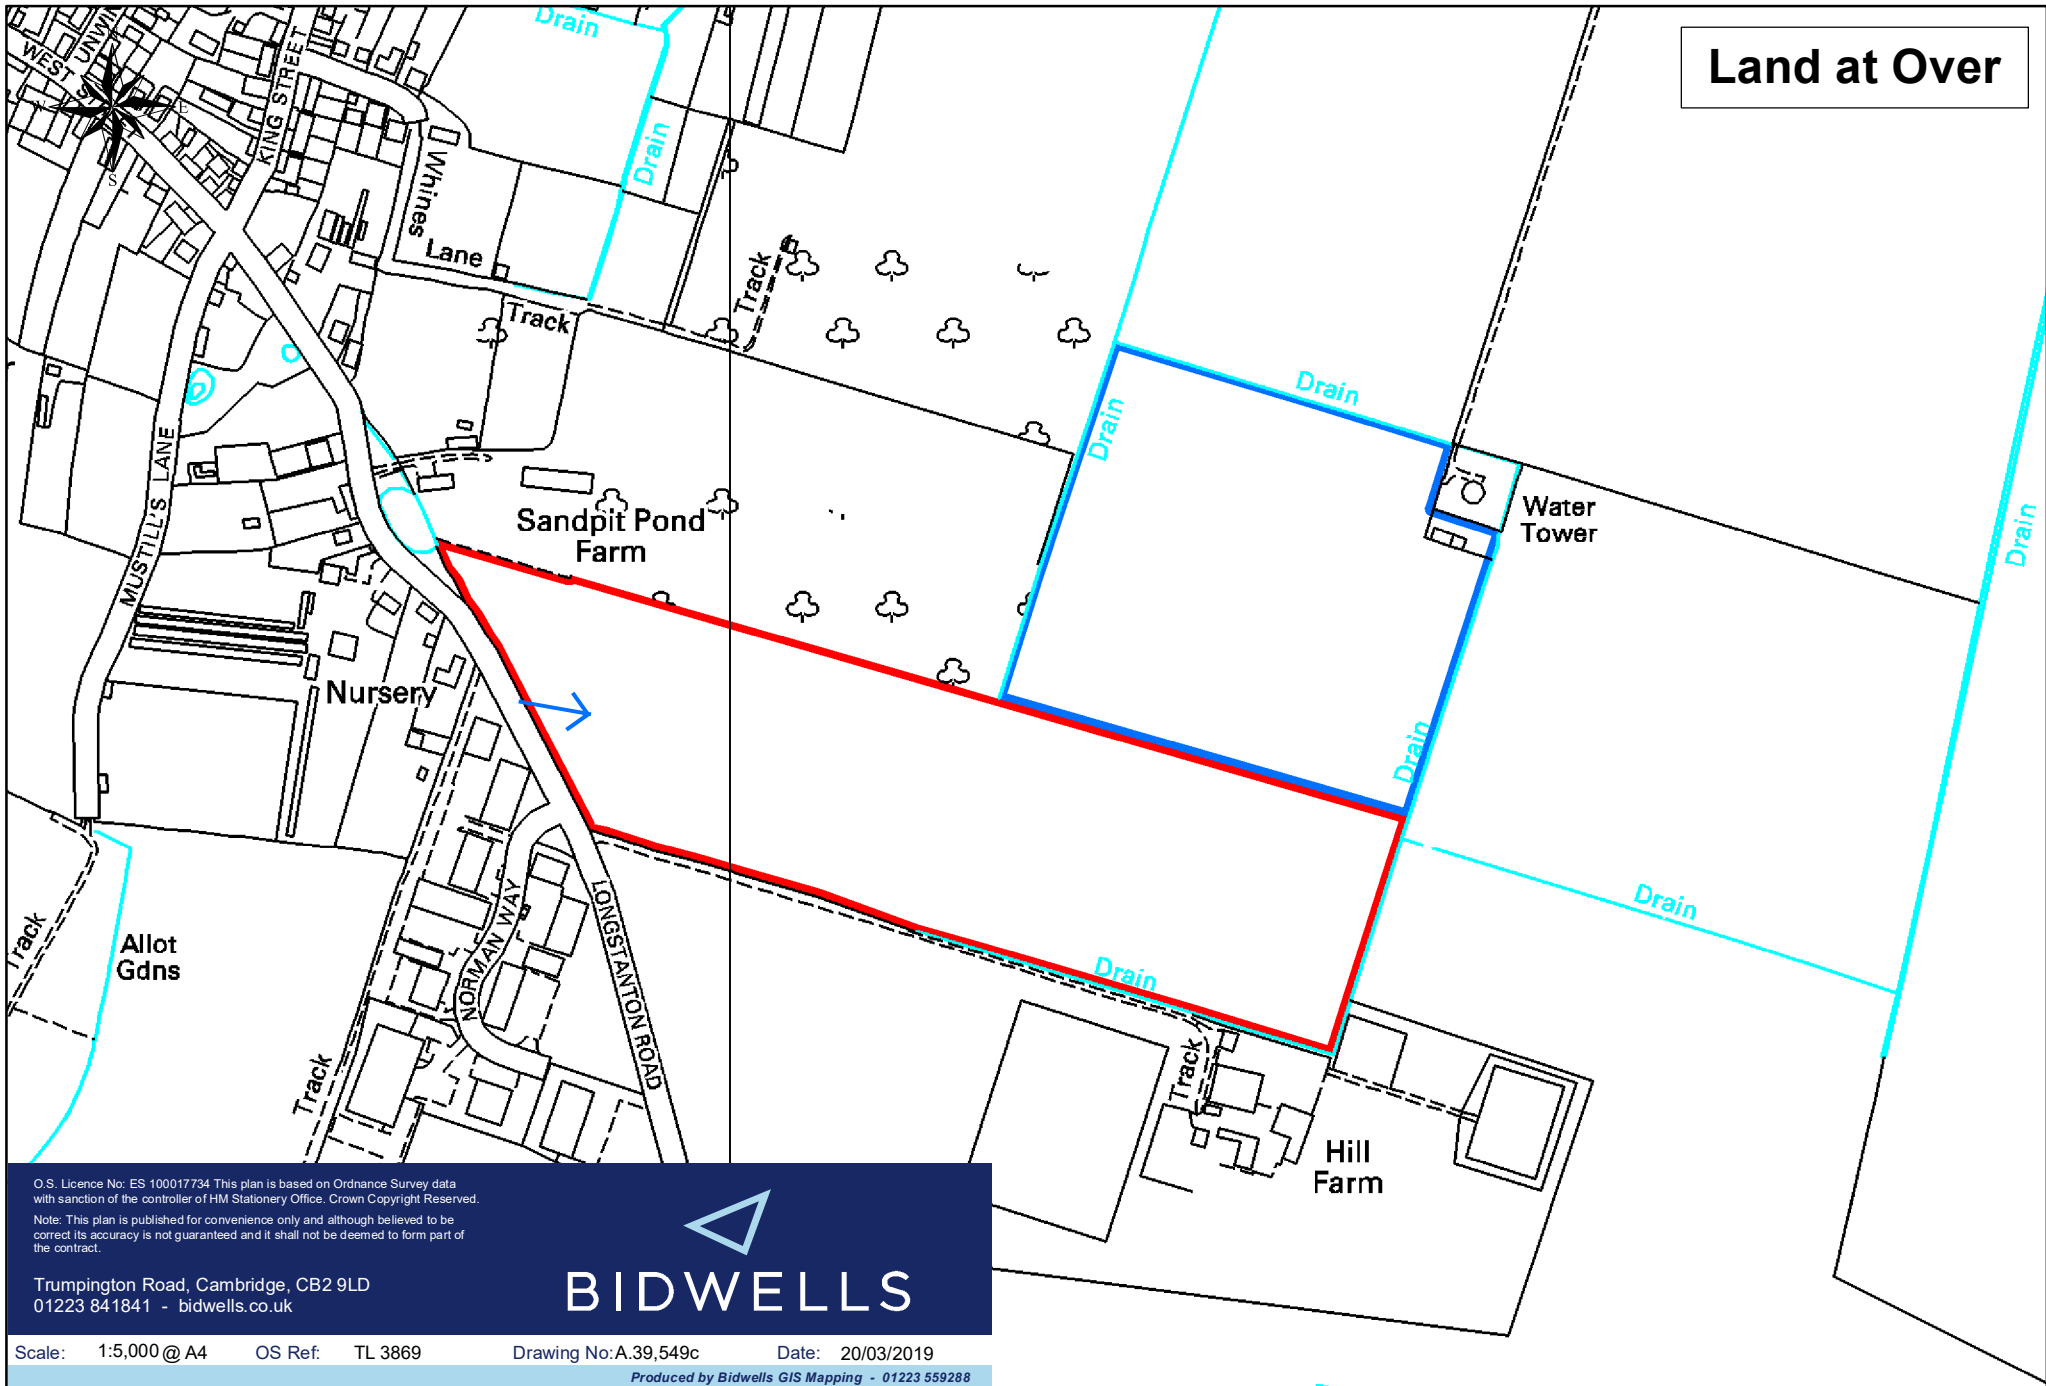

Land at Over

Note: This plan is published for convenience only and although believed to be correct its accuracy is not guaranteed and it shall not be deemed to form part of the contract.

Trumpington Road, Cambridge, CB2 9LD
01223 841841 - bidwells.co.uk

BIDWELLS

Scale: 1:5,000 @ A4 OS Ref: TL 3869 Drawing No: A.39,549c Date: 20/03/2019

Produced by Bidwells GIS Mapping - 01223 559288