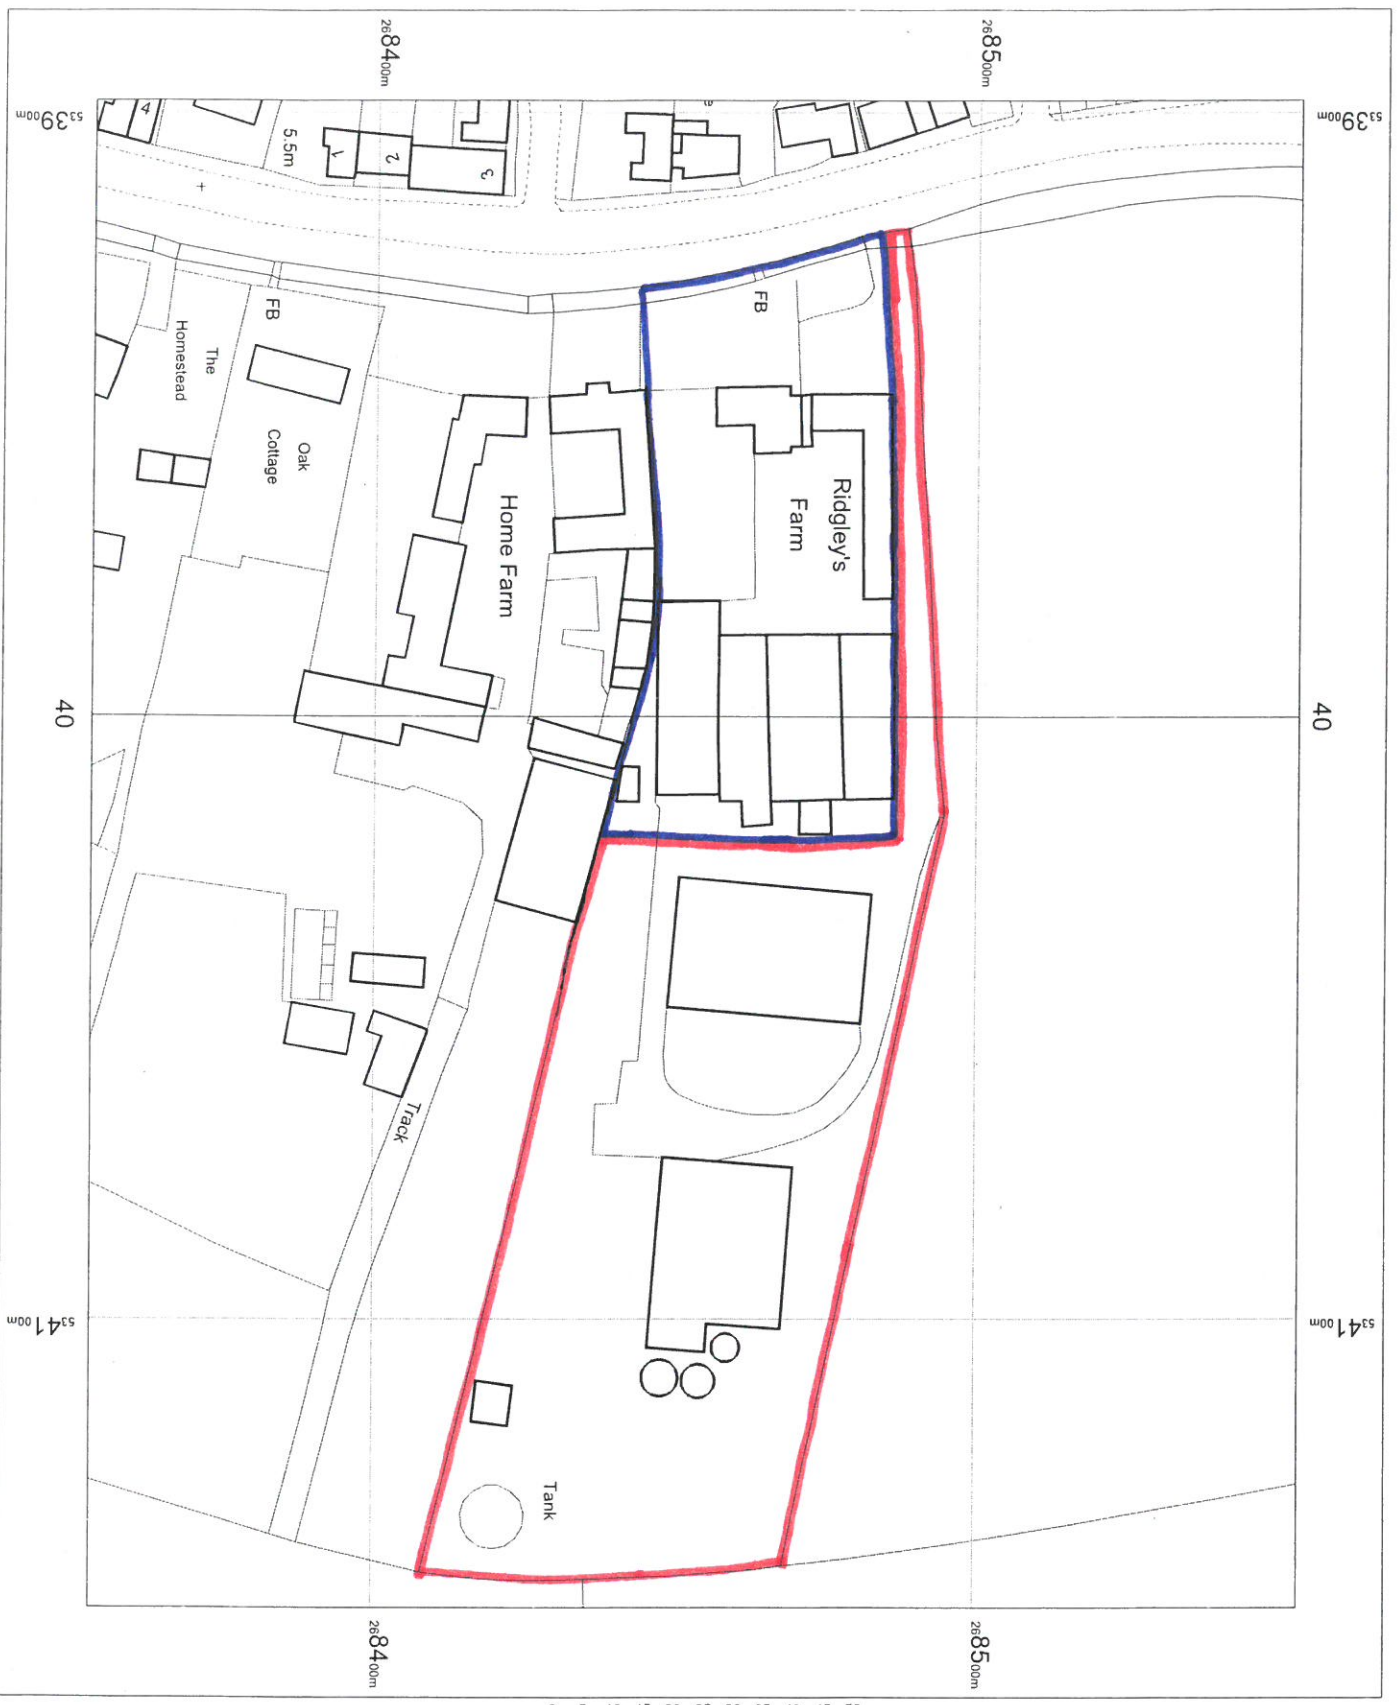

Ridgeley Farm  
 High Street  
 Fen Drayton  
 CAMBS  
 CB24 4SJ

OS Mastermap  
 25 July 2011, ID: BW1-00084488  
 maps.blackwell.co.uk

1:1250 scale print at A4, Centre:  
 534023 E, 268453 N

©Crown Copyright. Licence no.  
 100041040