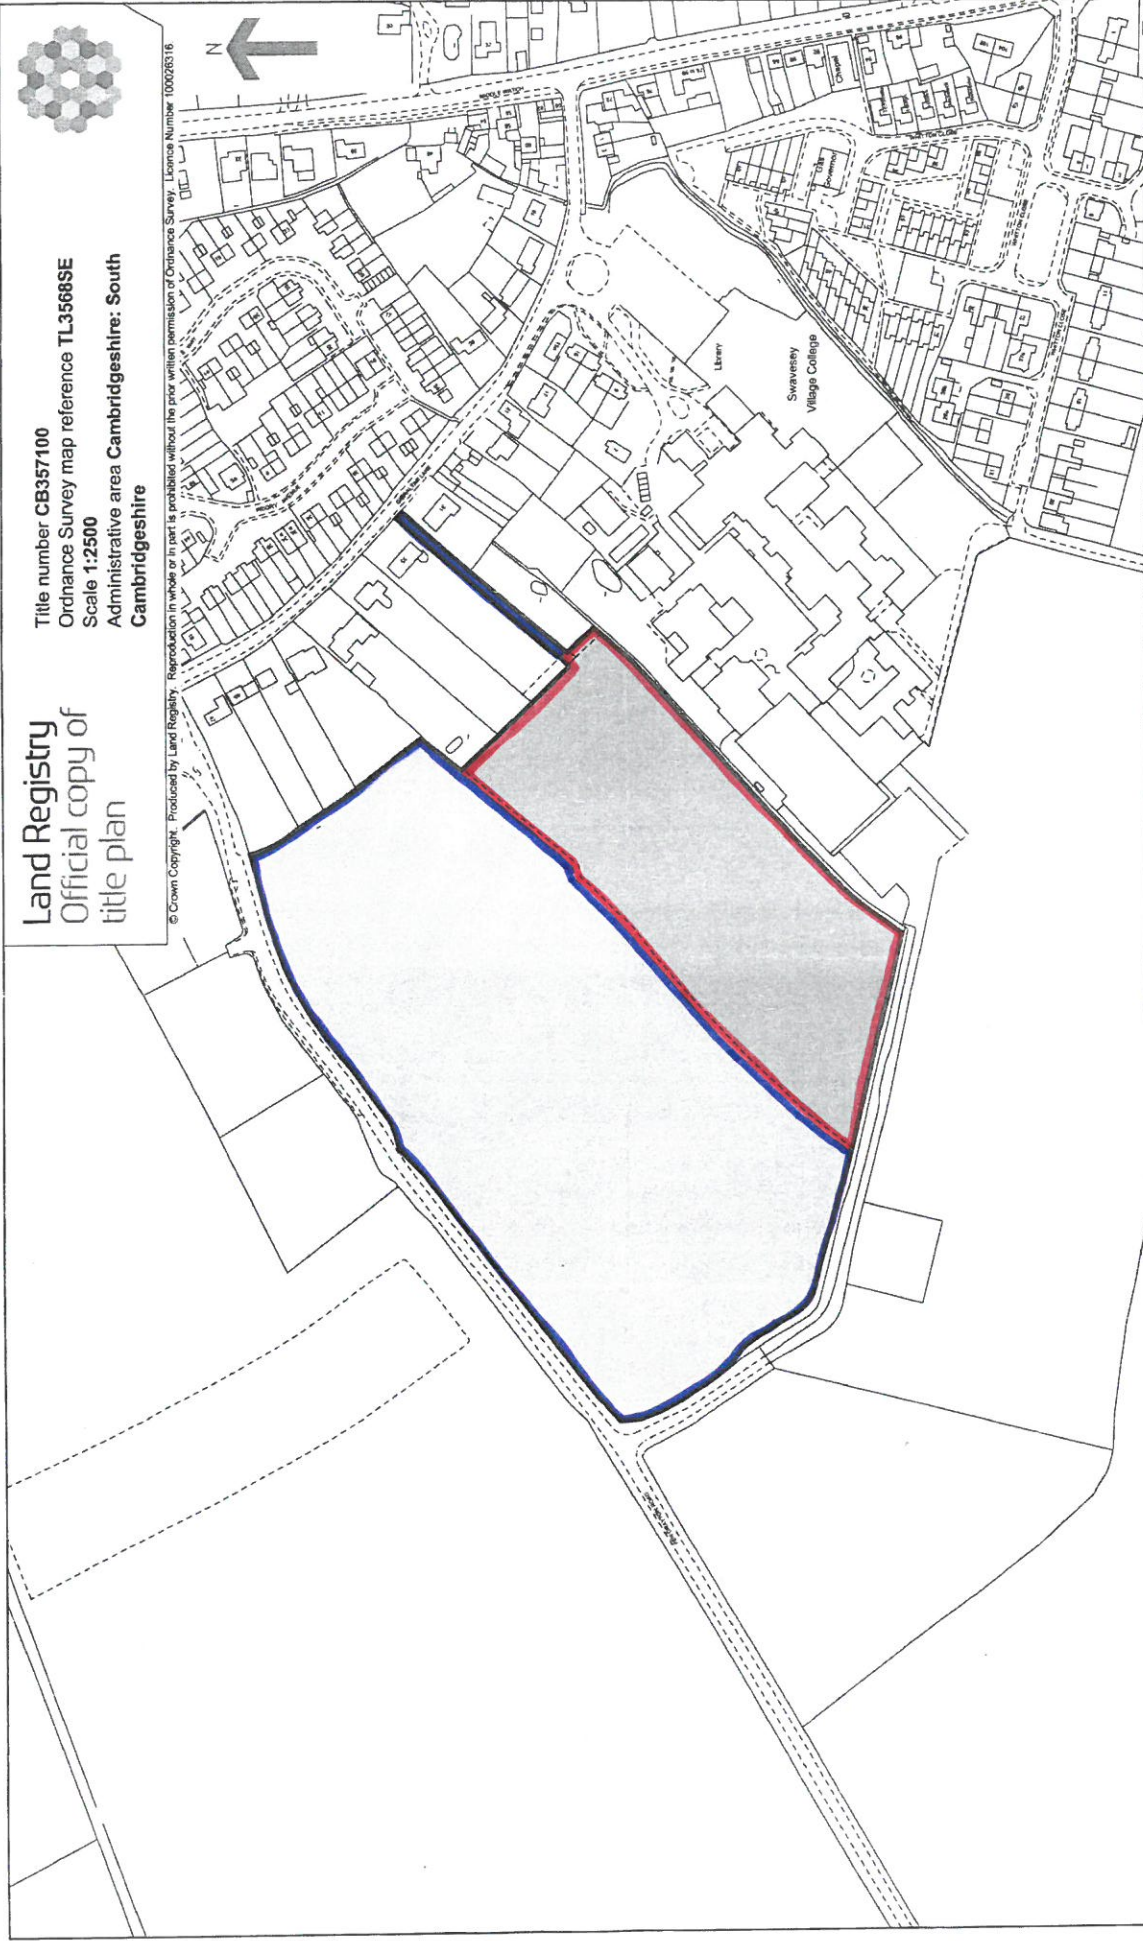

Title number CB357100
Ordnance Survey map reference TL3568SE
Scale 1:2500
Administrative area Cambridgeshire: South
Cambridgeshire

Land Registry
Official copy of
title plan

This official copy issued on 28 February 2011 shows the state of this title plan on 28 February 2011 at 08:54:37. It is admissible in evidence to the same extent as the original (s.67 Land Registration Act 2002).
This title plan shows the general position, not the exact line, of the boundaries. It may be subject to distortions in scale. Measurements scaled from this plan may not match measurements between the same points on the ground. See Land Registry Public Guide 19 - Title Plans and Boundaries.
This title is dealt with by Land Registry, Peterborough Office.