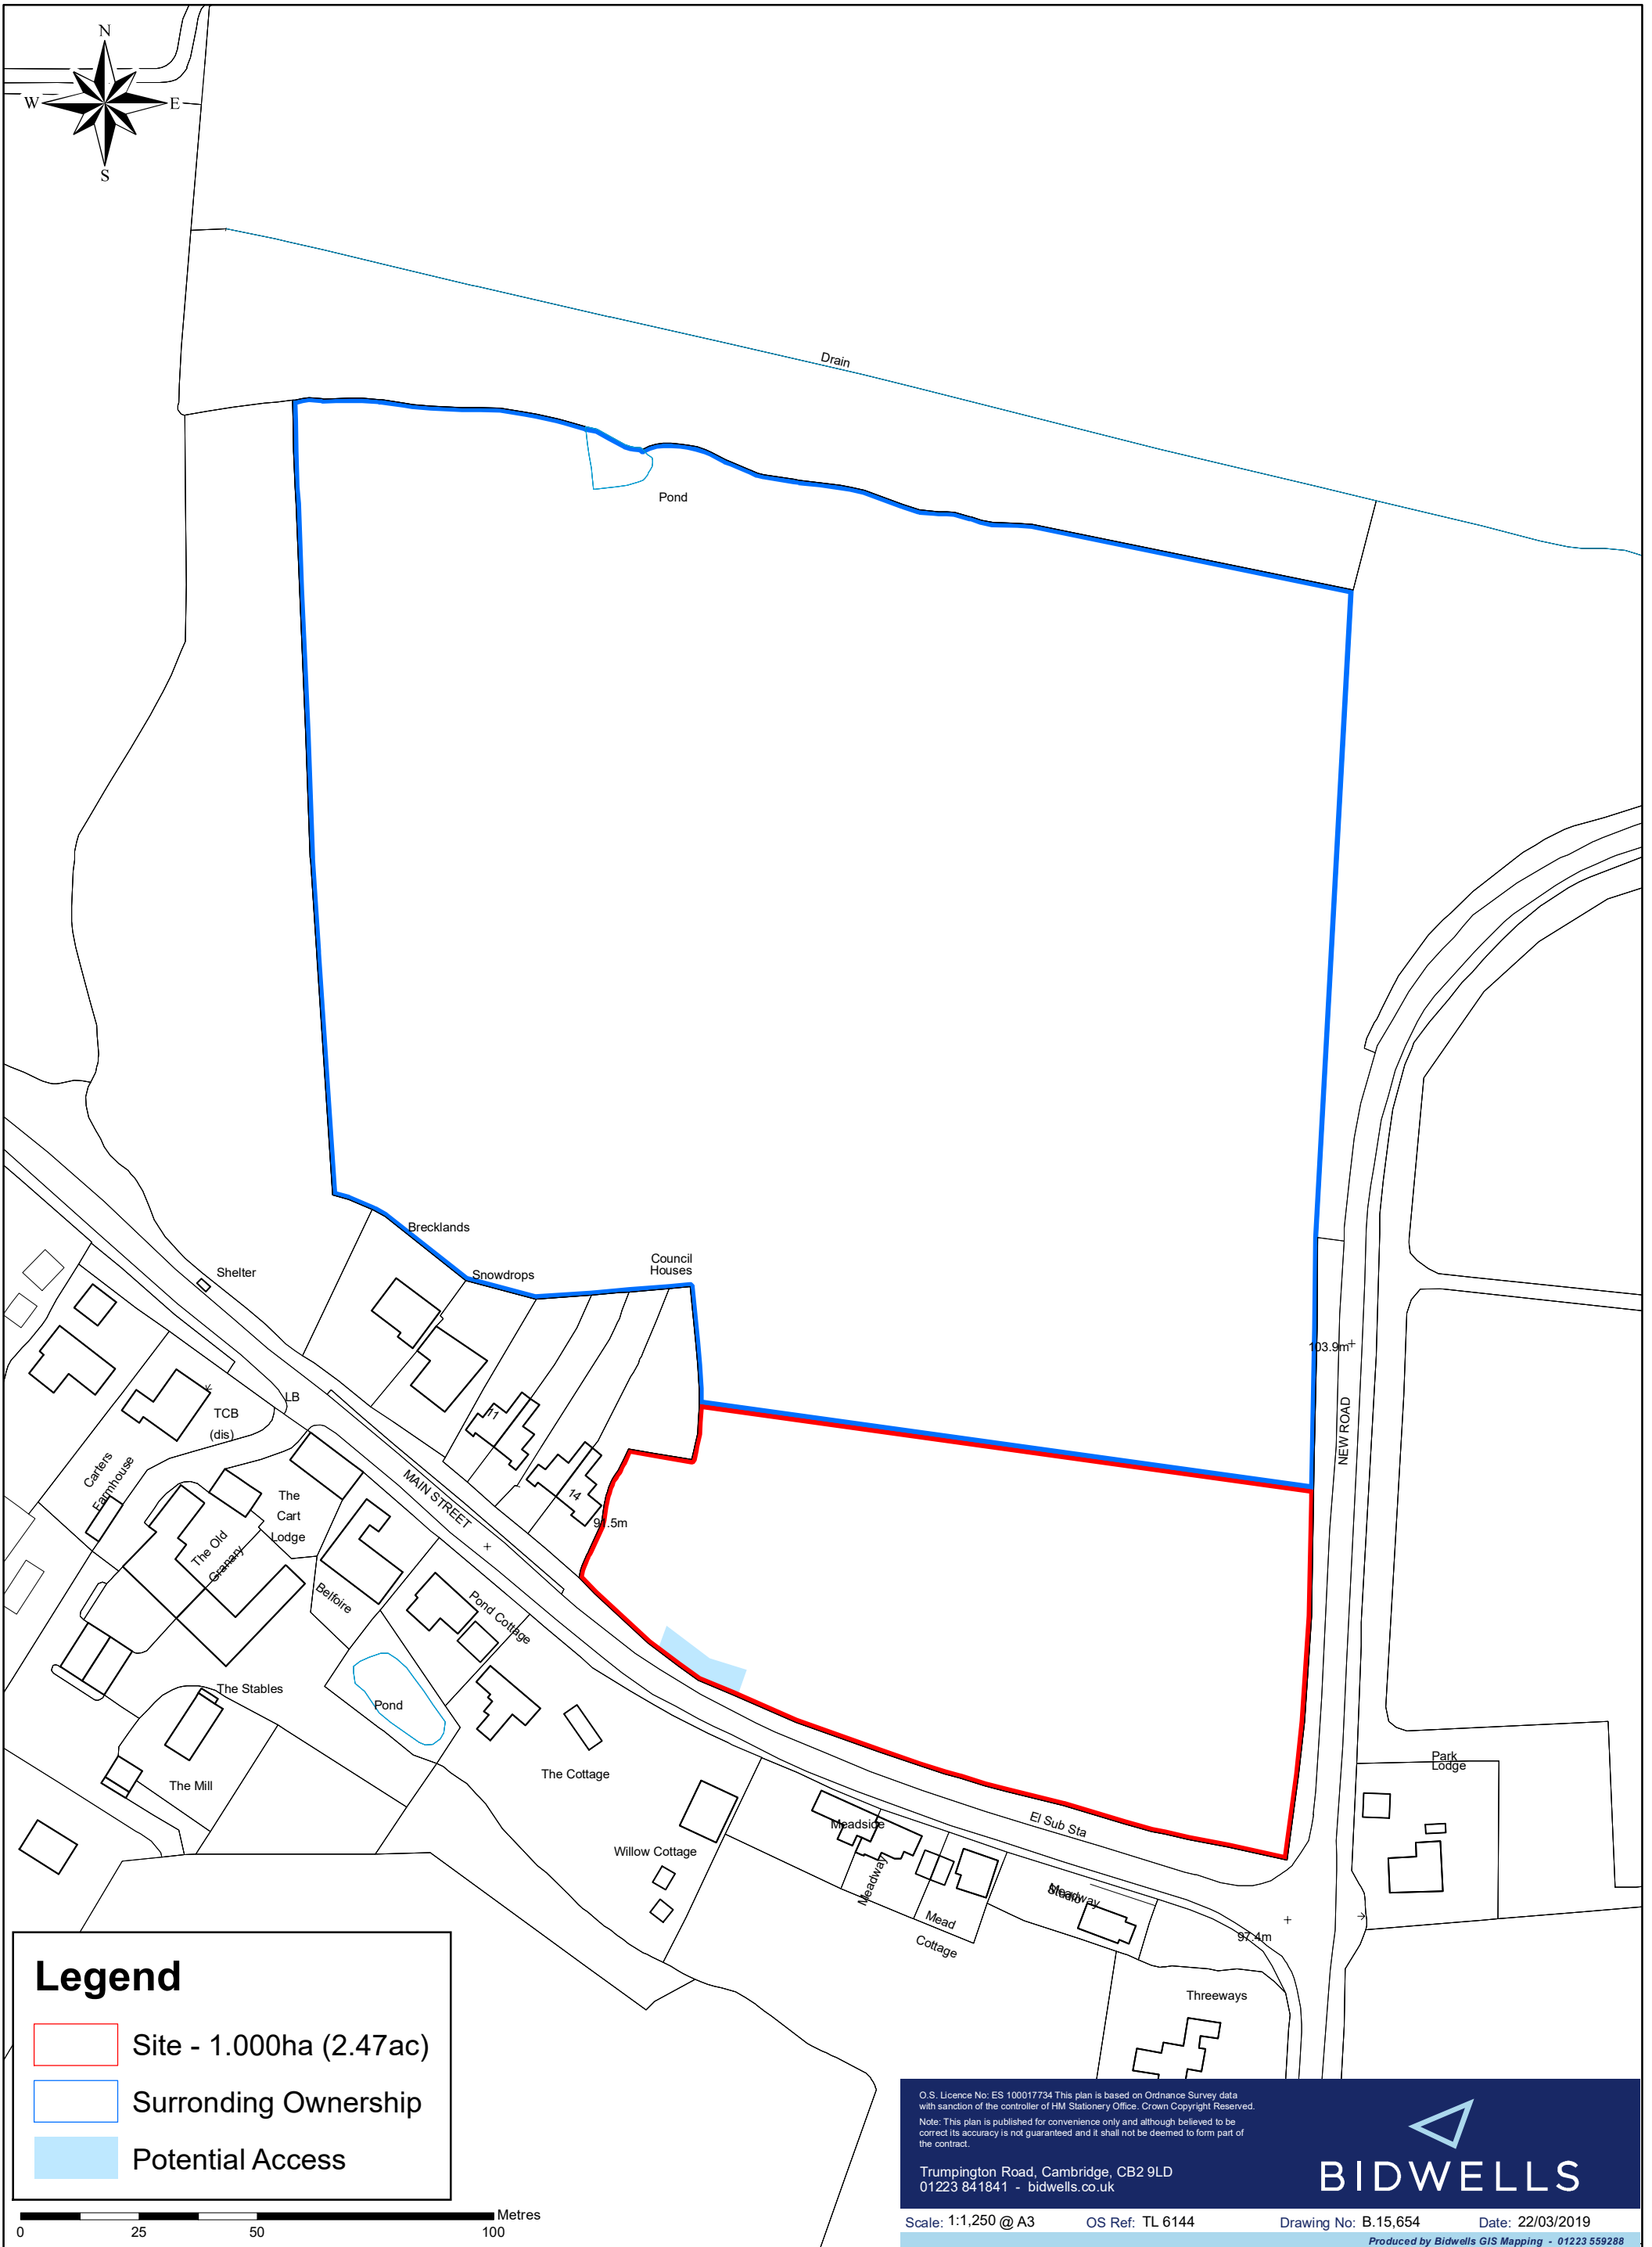

Land at Shudy Camps

Legend

- Site - 1.000ha (2.47ac)
- Surrounding Ownership
- Potential Access

0 25 50 100 Metres

O.S. Licence No: ES 100017734 This plan is based on Ordnance Survey data with sanction of the controller of HM Stationery Office. Crown Copyright Reserved.
 Note: This plan is published for convenience only and although believed to be correct its accuracy is not guaranteed and it shall not be deemed to form part of the contract.