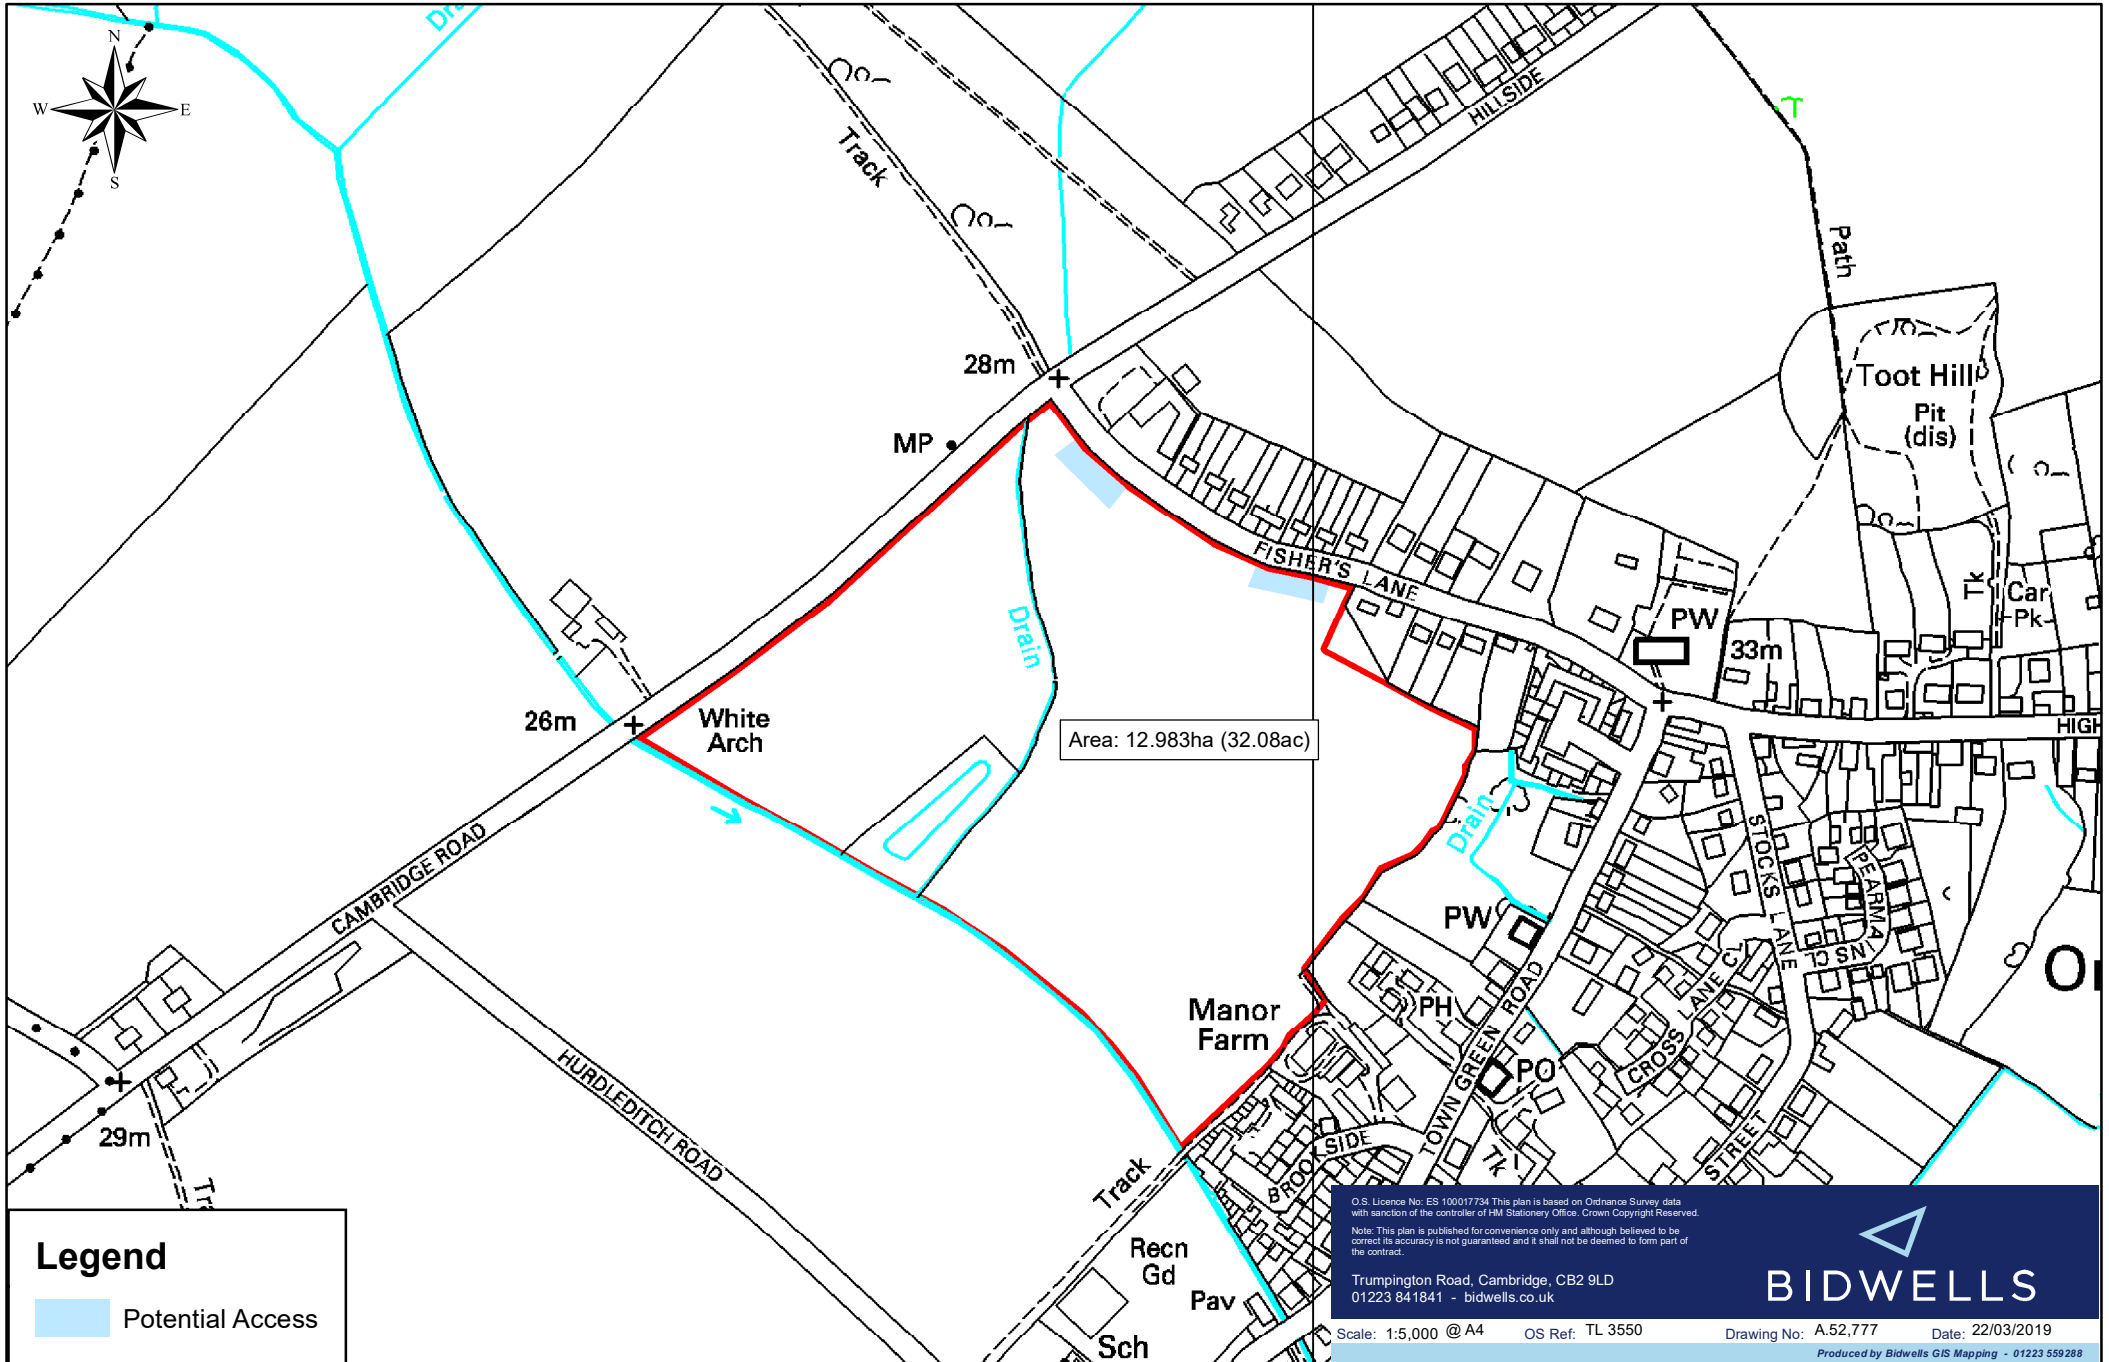

Land at Orwell

Legend

Potential Access

Trumpington Road, Cambridge, CB2 9LD
01223 841841 - bidwells.co.uk

Scale: 1:5,000 @ A4 OS Ref: TL 3550 Drawing No: A.52,777 Date: 22/03/2019

Produced by Bidwells GIS Mapping - 01223 559288