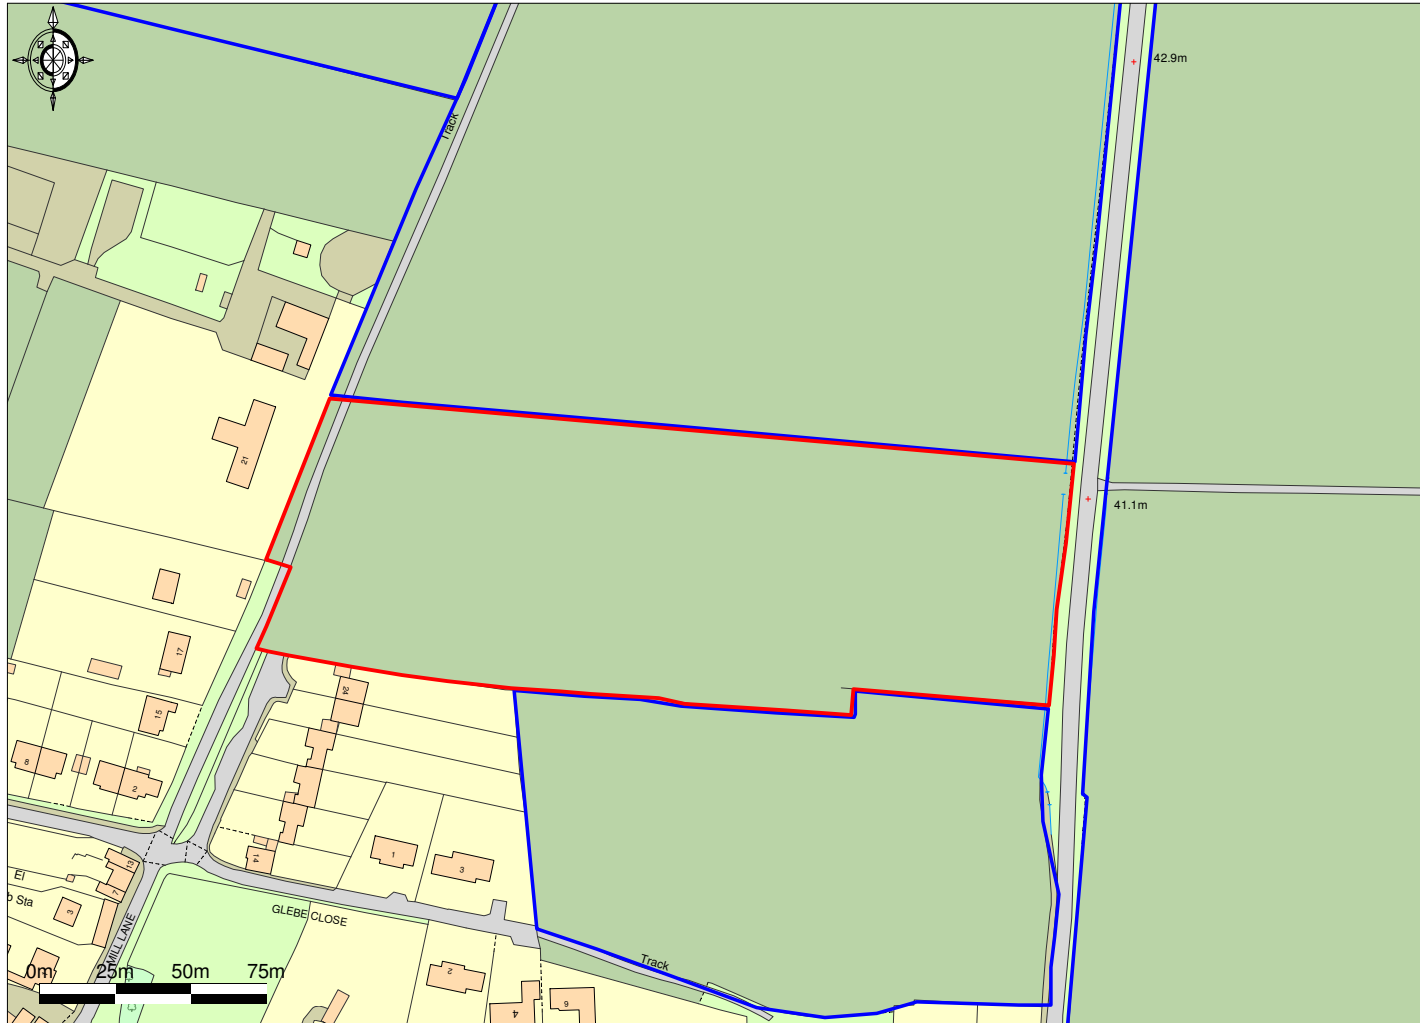

Land West of Hardwick Road, Toft

Ordnance Survey © Crown Copyright 2019. All rights reserved. Licence number 100022432. Plotted Scale - 1:2500