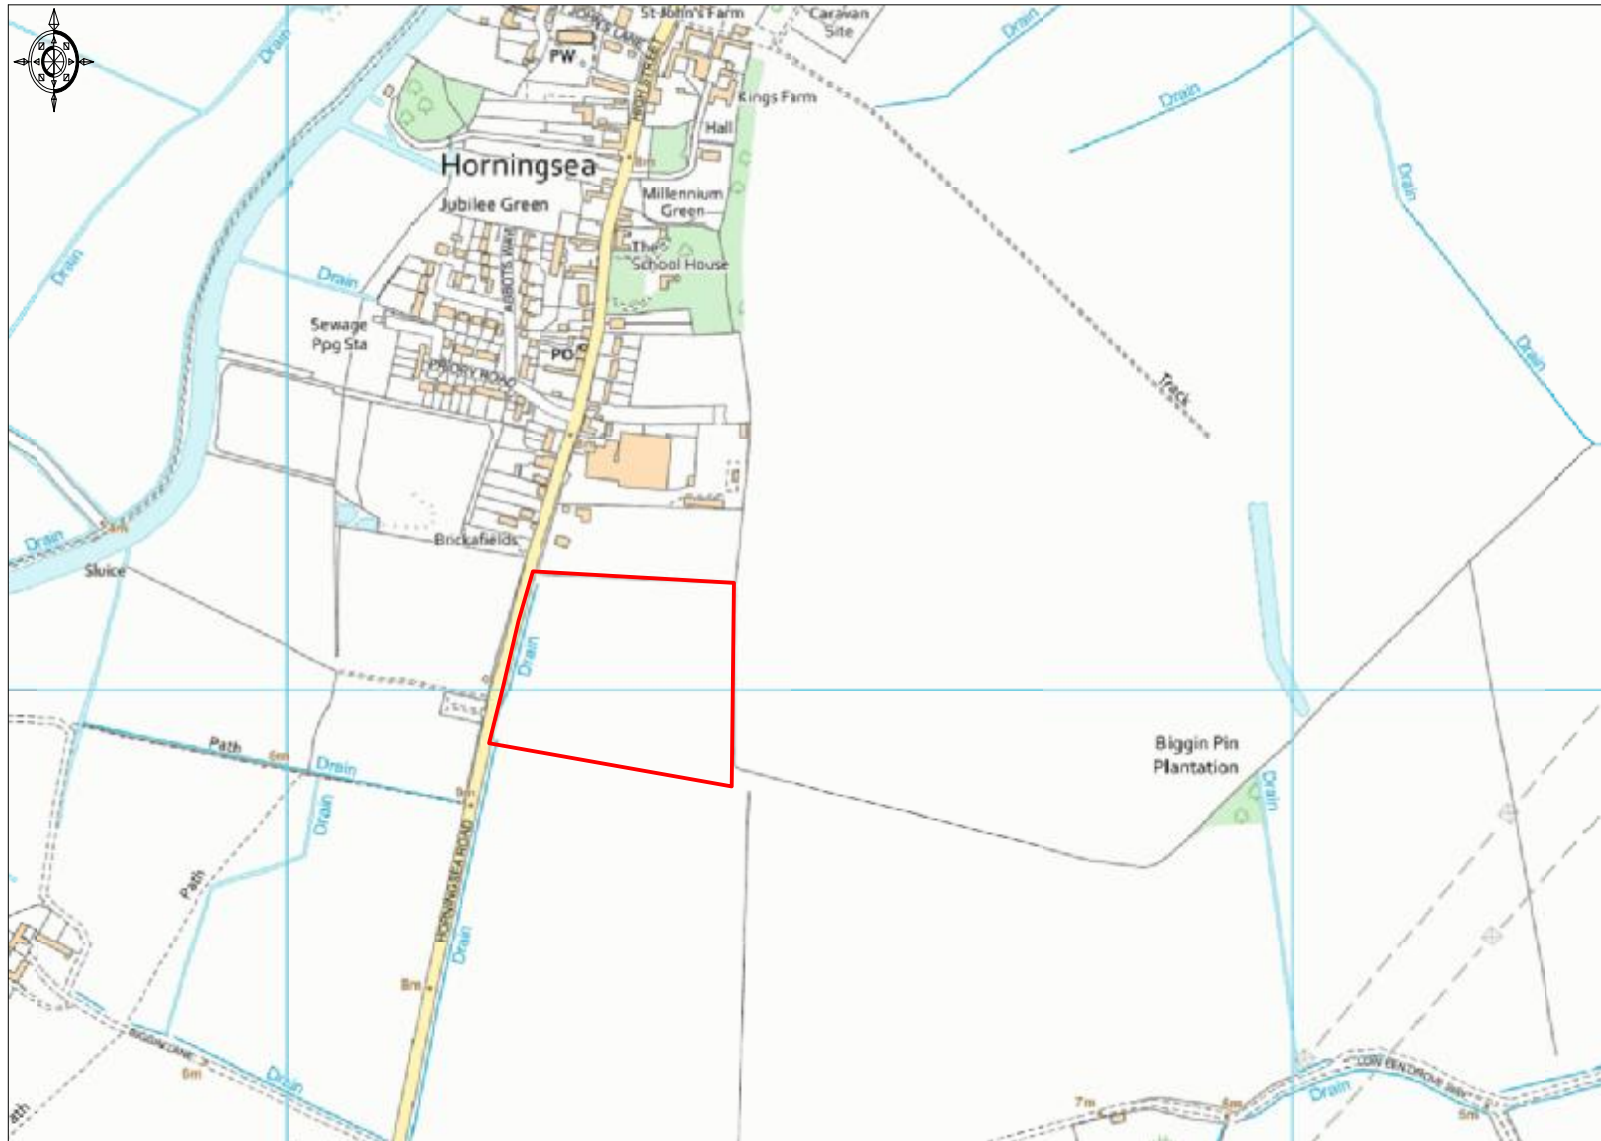

Site Location Plan - Land at Parsonage Farm, Horningsea

Ordnance Survey © Crown Copyright 2019. All rights reserved. Licence number 100022432. Plotted Scale - 1:7500