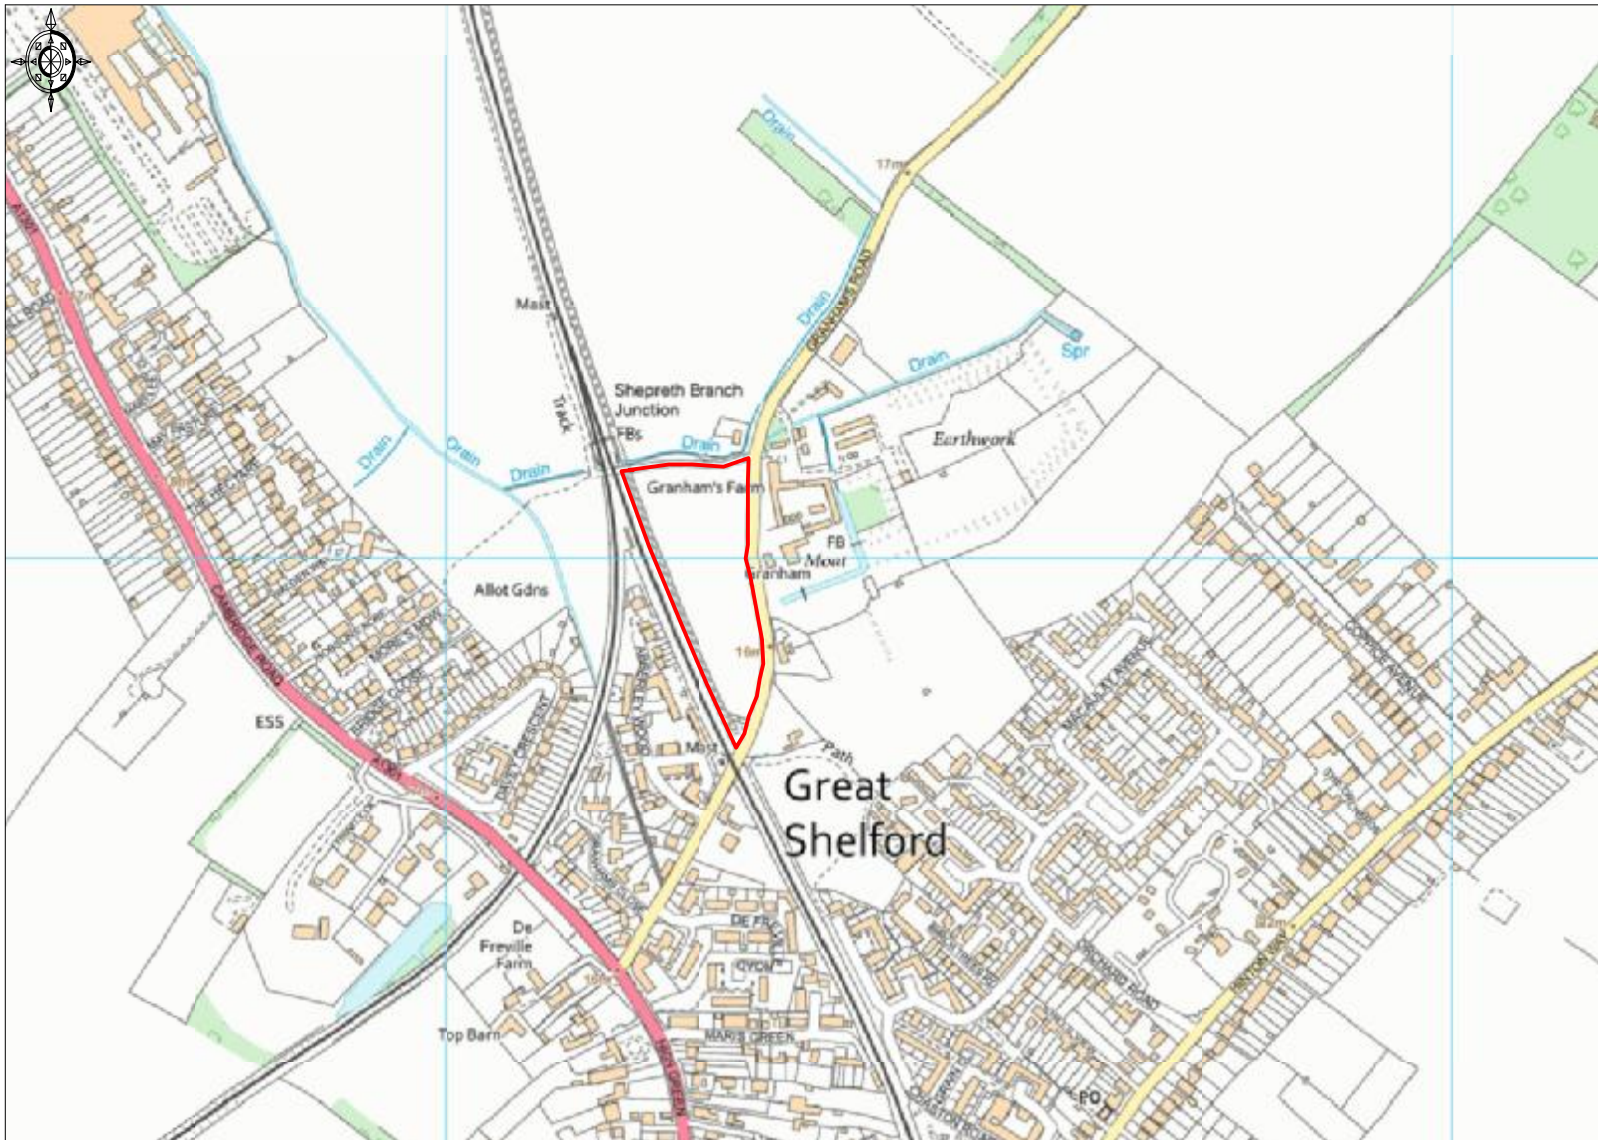

Site Location Plan - Land West of Granham's Farm, Great Shelford

Ordnance Survey © Crown Copyright 2019. All rights reserved. Licence number 100022432. Plotted Scale - 1:7500