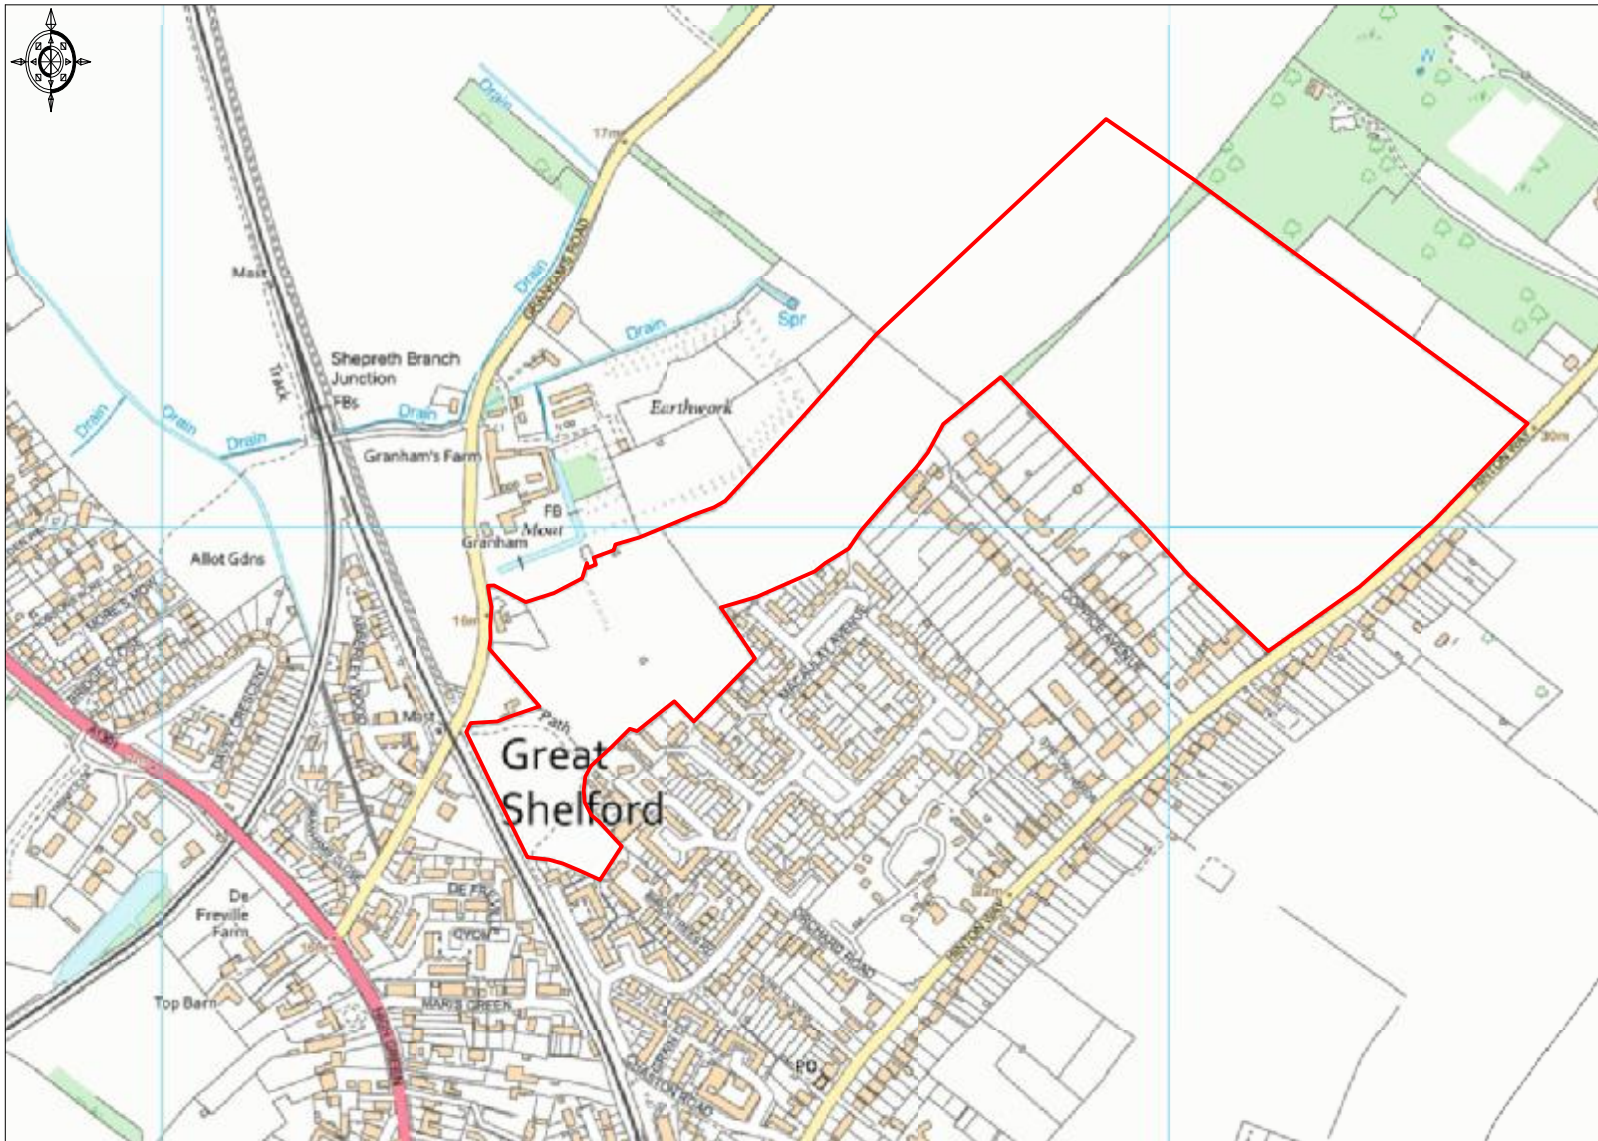

Site Location Plan - Land South of Granham's Farm, Great Shelford

Ordnance Survey © Crown Copyright 2019. All rights reserved. Licence number 100022432. Plotted Scale - 1:7500

Site Location Plan - Whitefields, Great Shelford