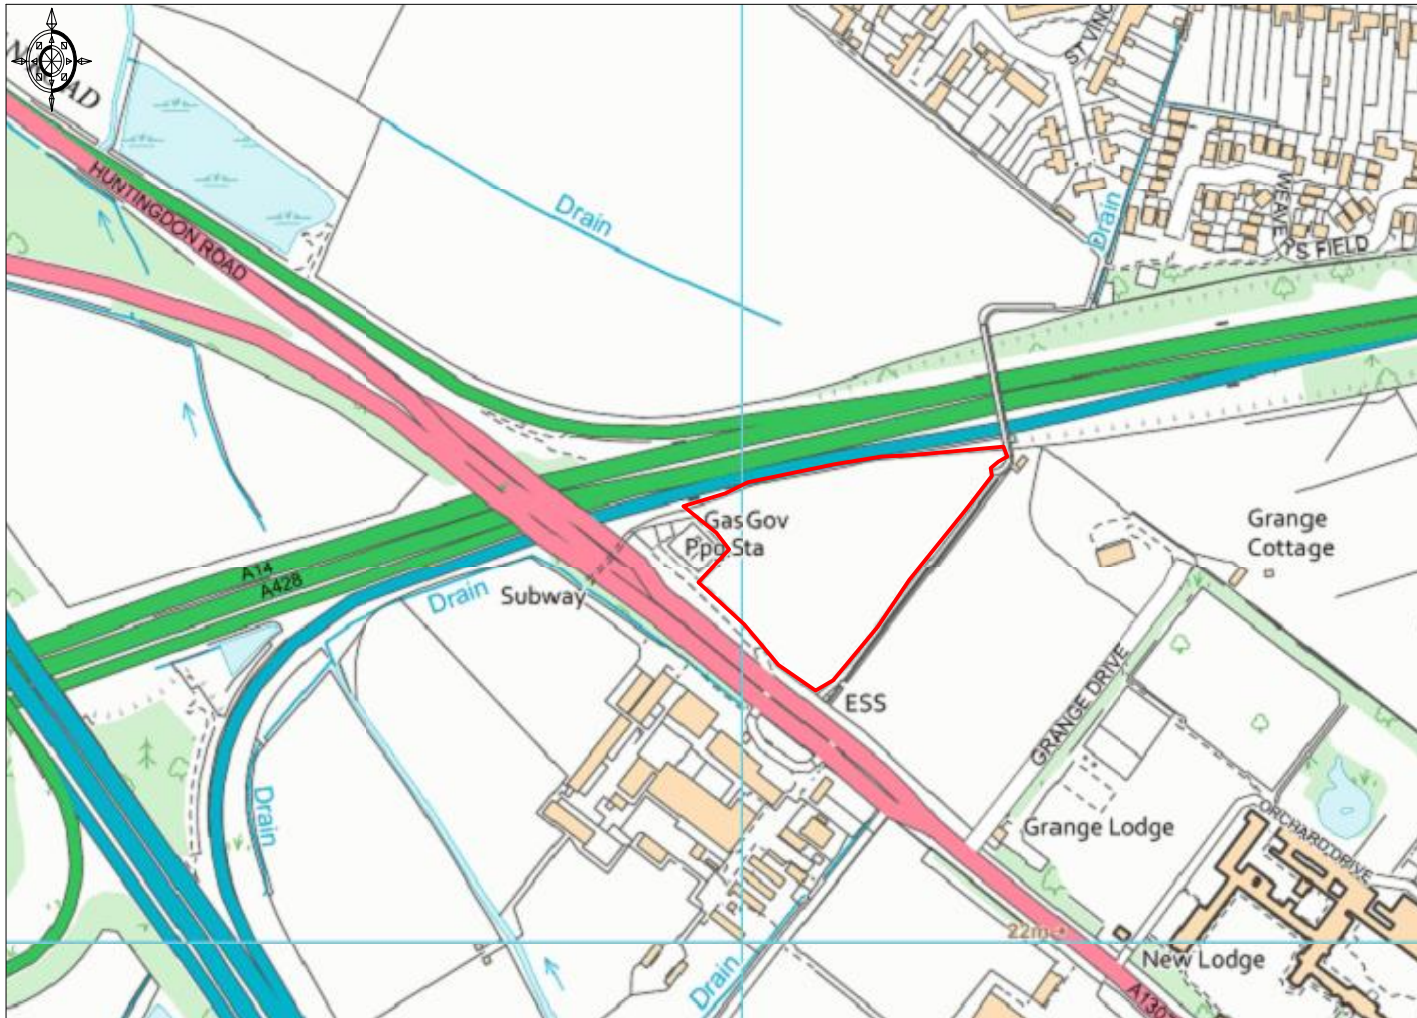

Site Location Plan - Land North of Huntingdon Road, Girton

Ordnance Survey © Crown Copyright 2019. All rights reserved. Licence number 100022432. Plotted Scale - 1:5000