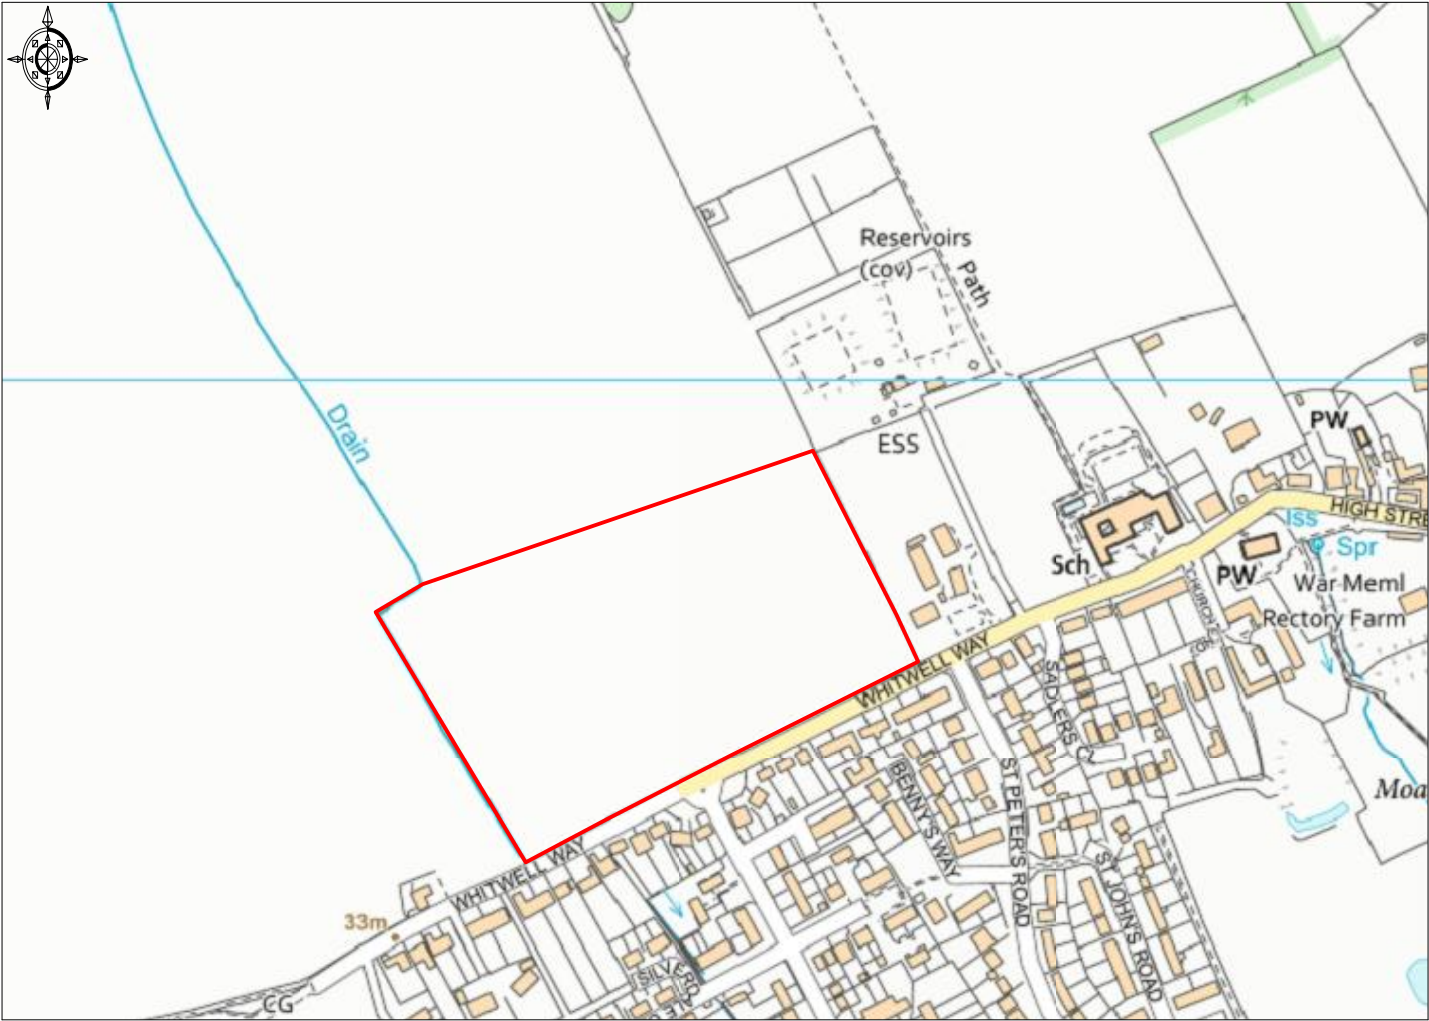

Site Location Plan - Land North of Whitwell way, Coton