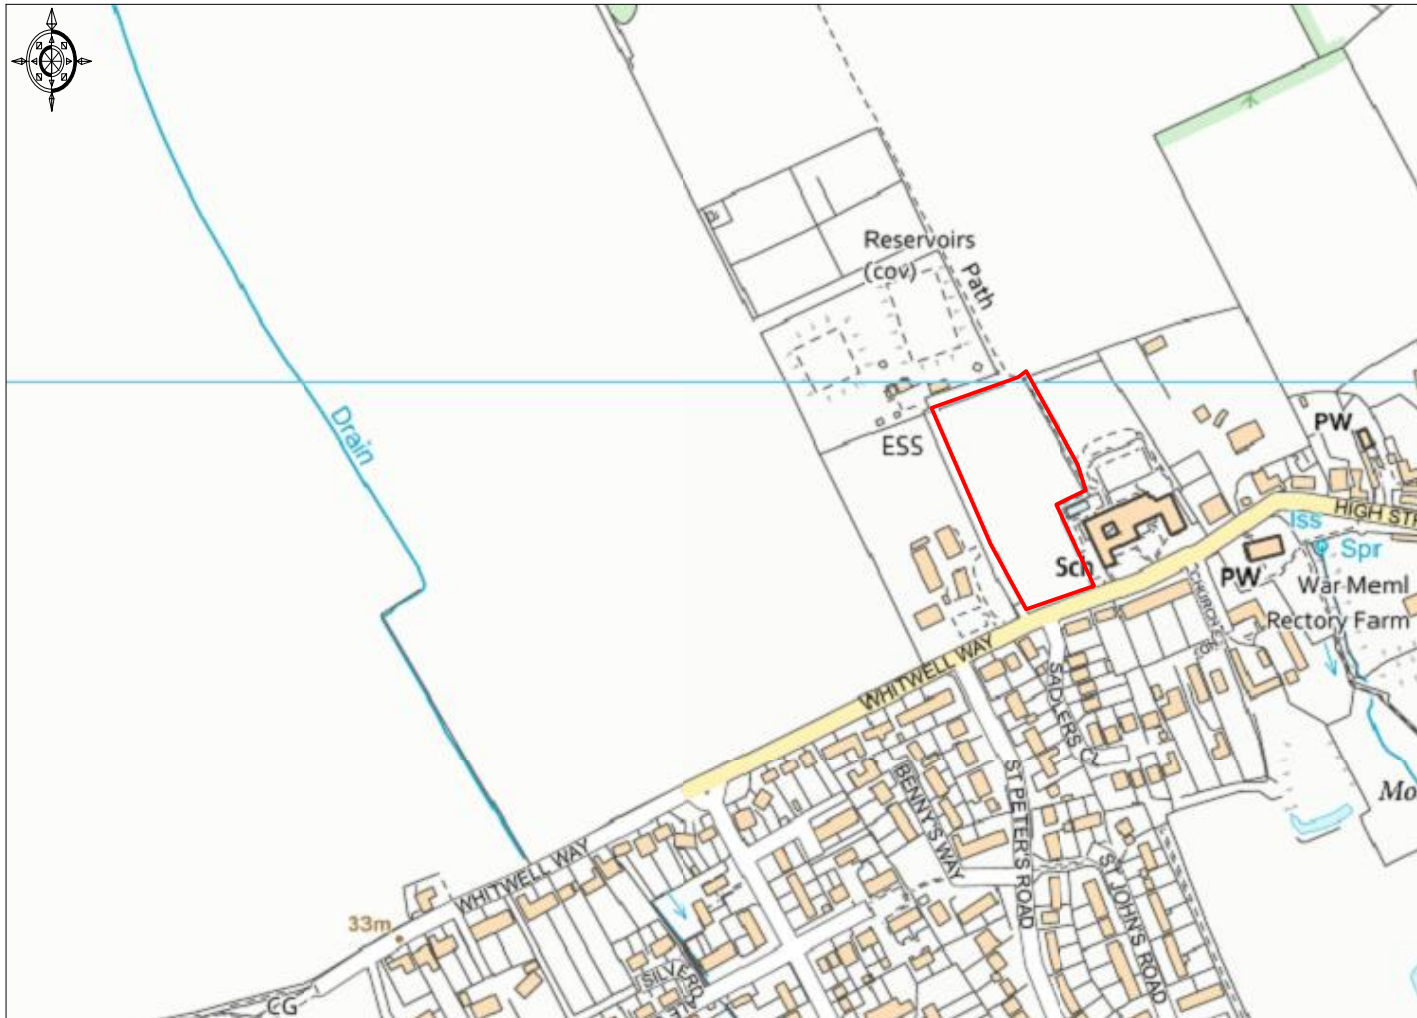

Site Location Plan - College Farm, Coton

Ordnance Survey © Crown Copyright 2019. All rights reserved. Licence number 100022432. Plotted Scale - 1:5000