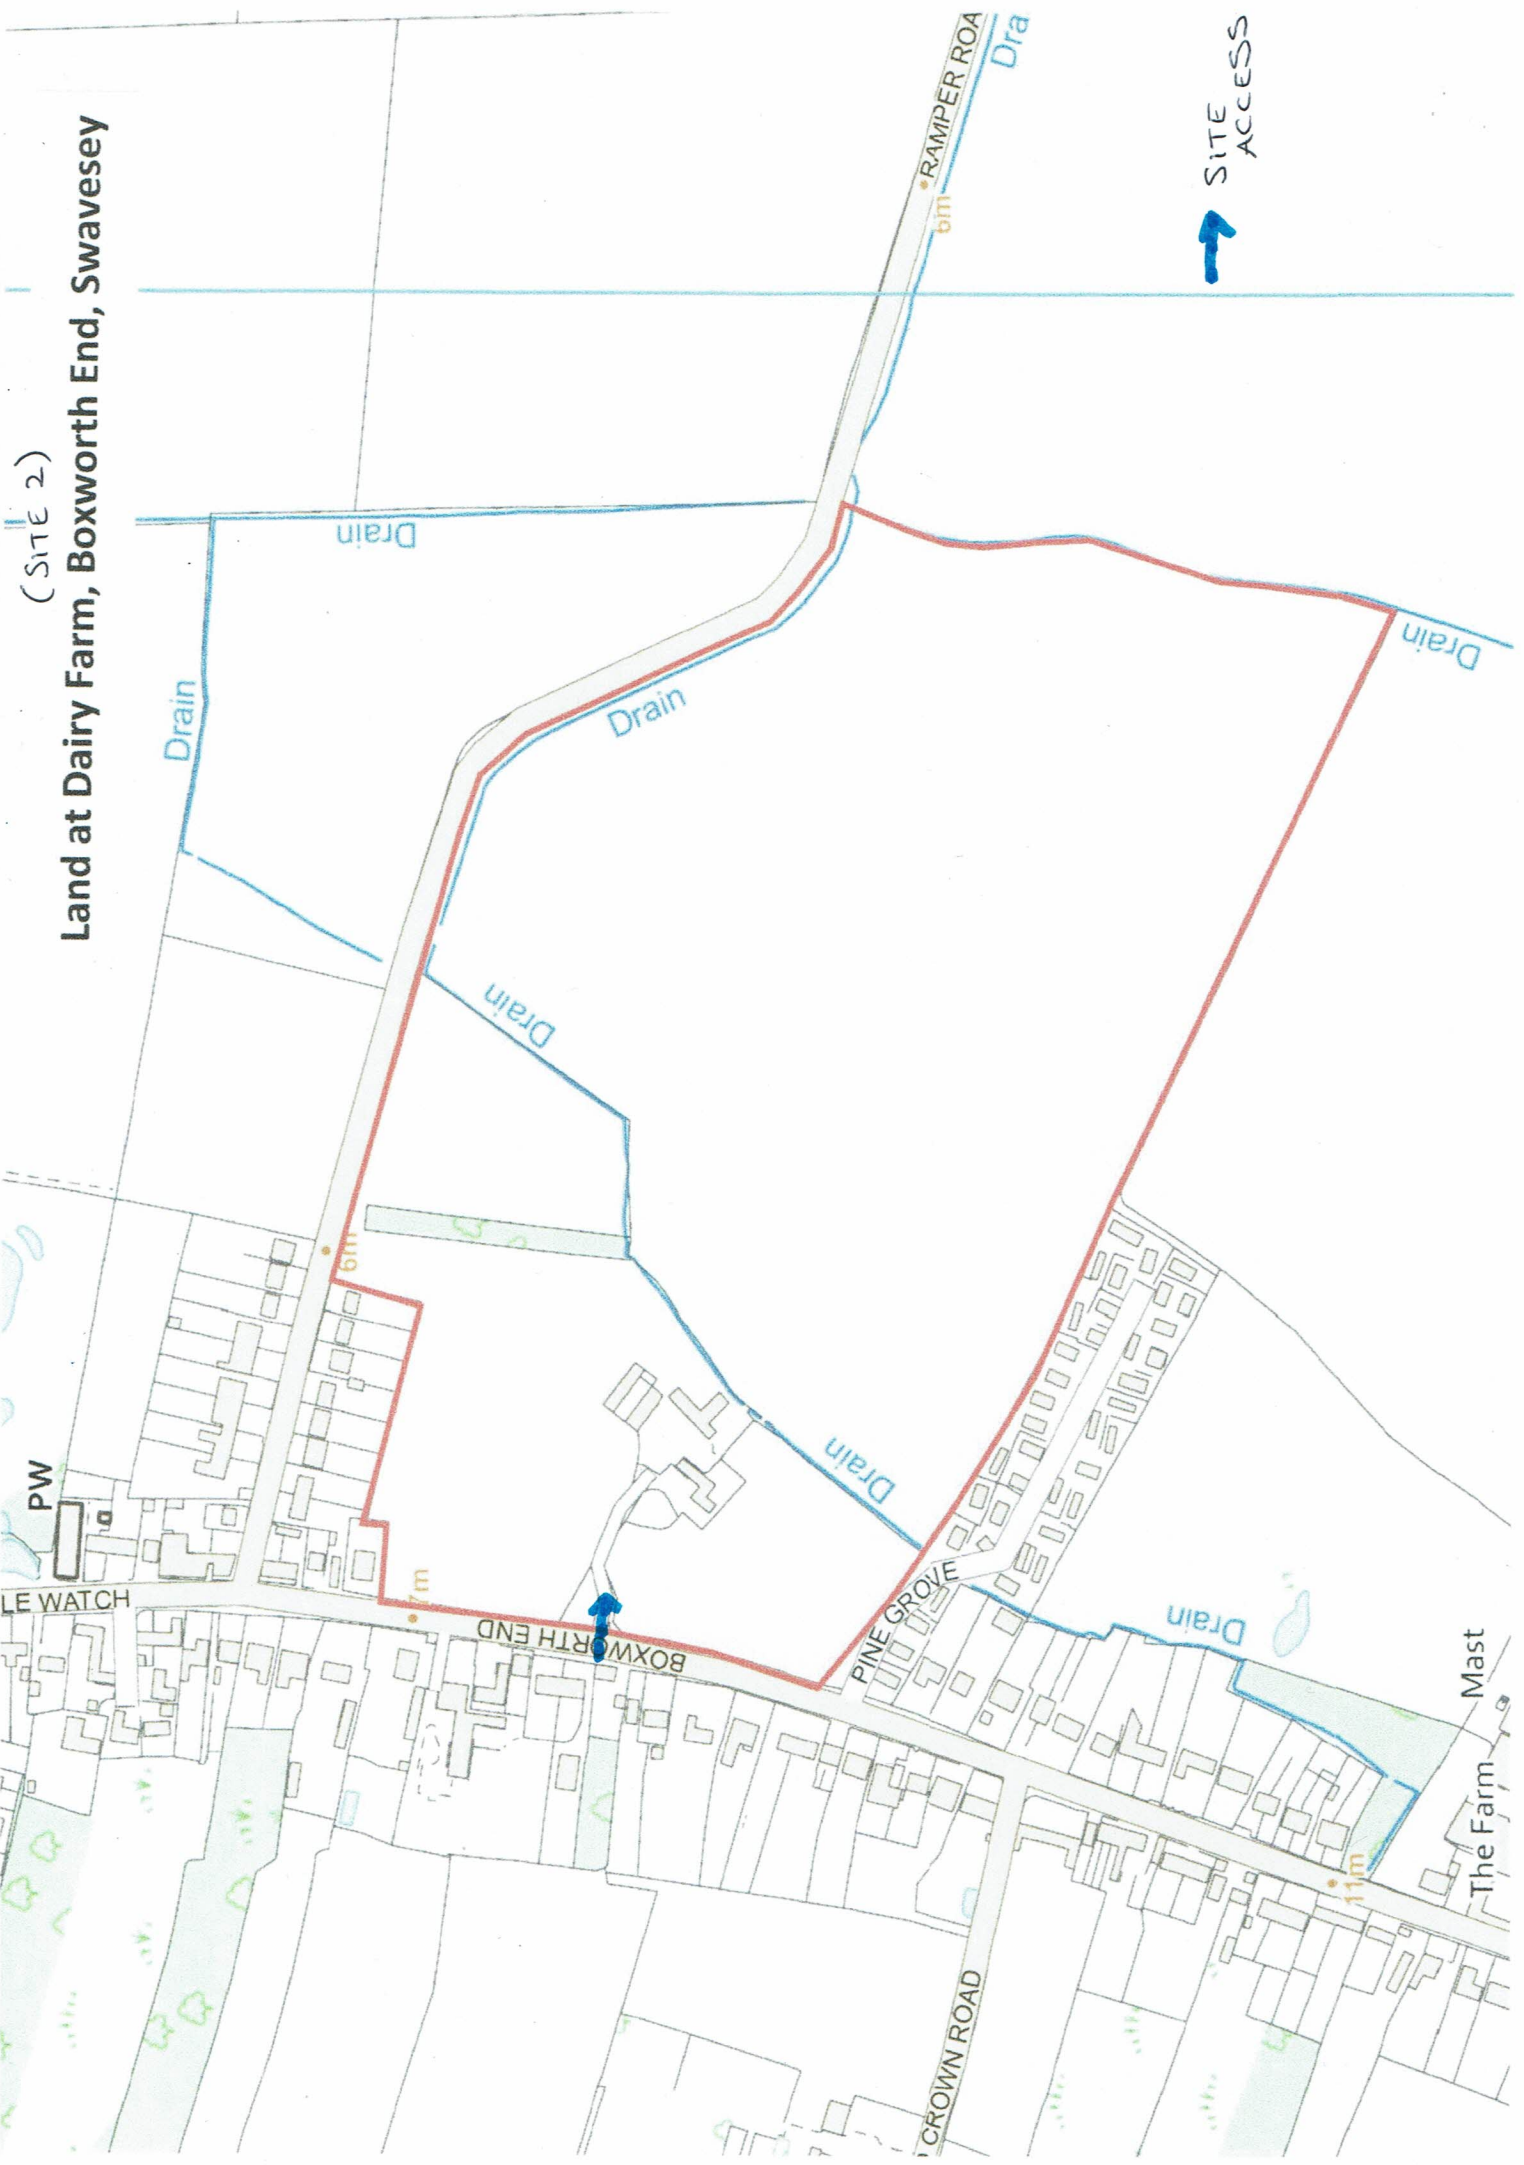

# Land at Dairy Farm, Boxworth End, Swavesey

→ SITE ACCESS

PW

LE WATCH

BOXWORTH END

PINE GROVE

CROWN ROAD

RAMPER ROAD

The Farm Mast

Drain

Drain

Drain

Drain

Drain

Drain

Drain