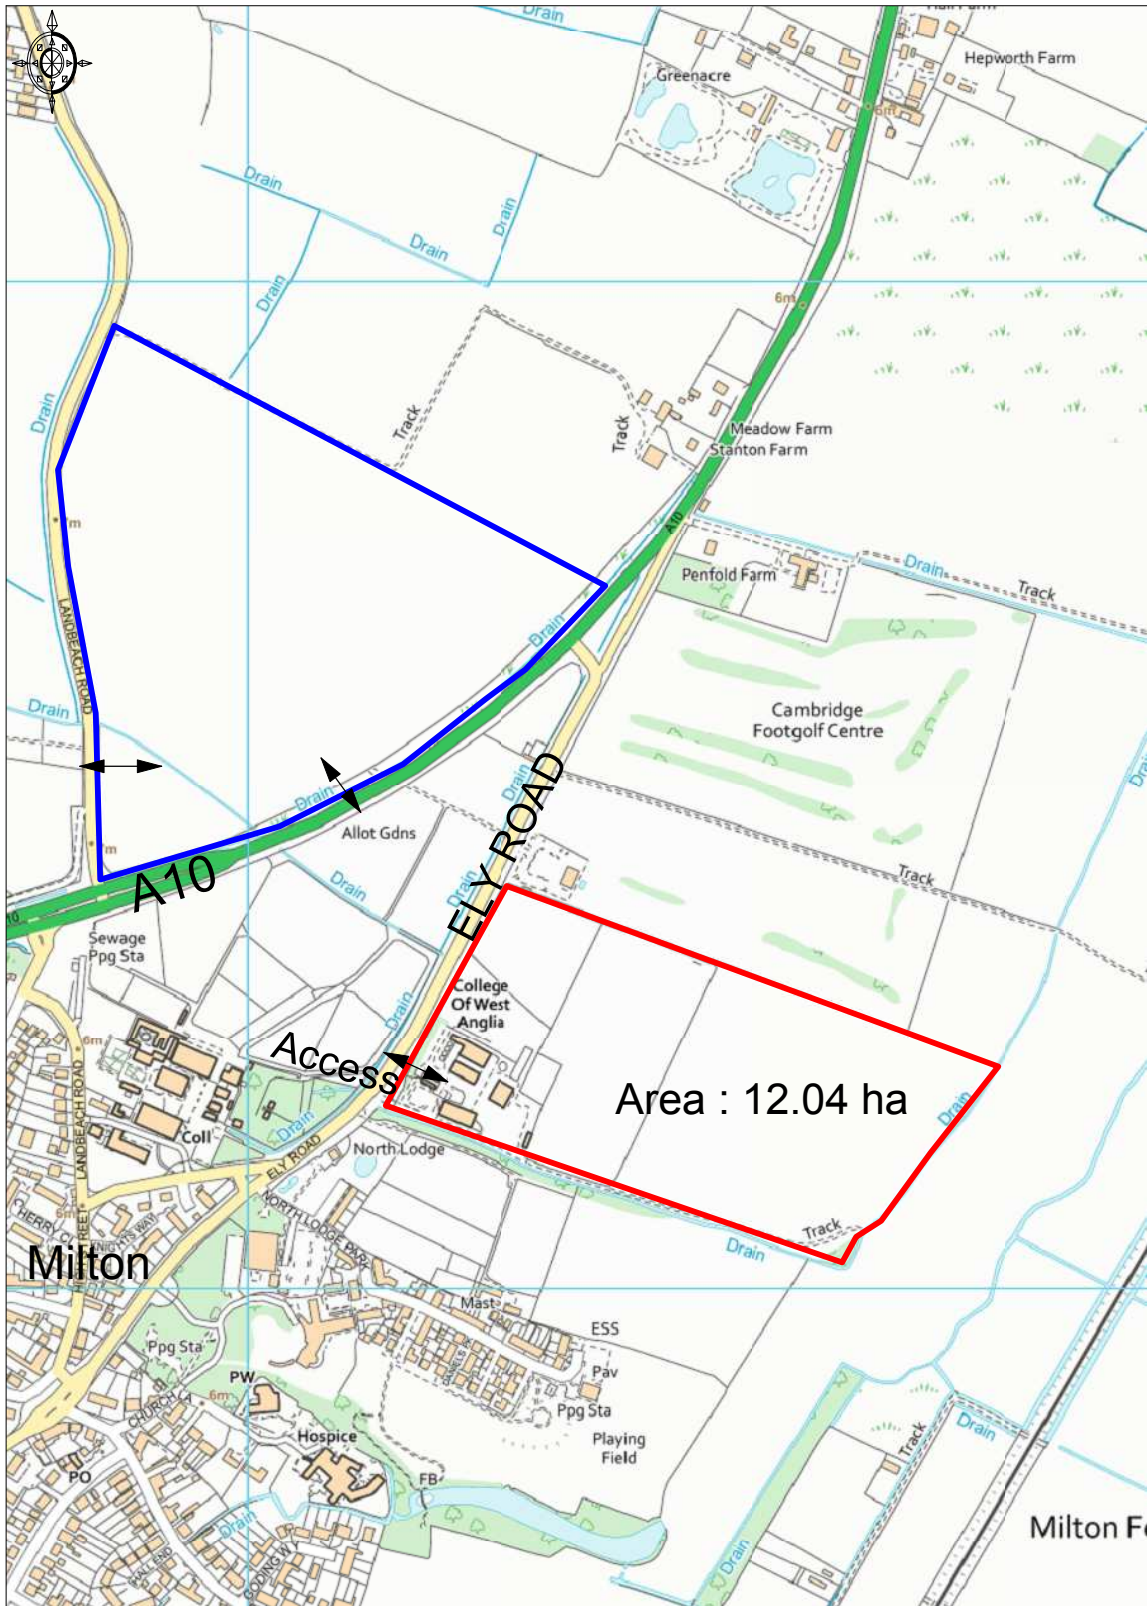

LAND TO THE EAST OF ELY ROAD, MILTON