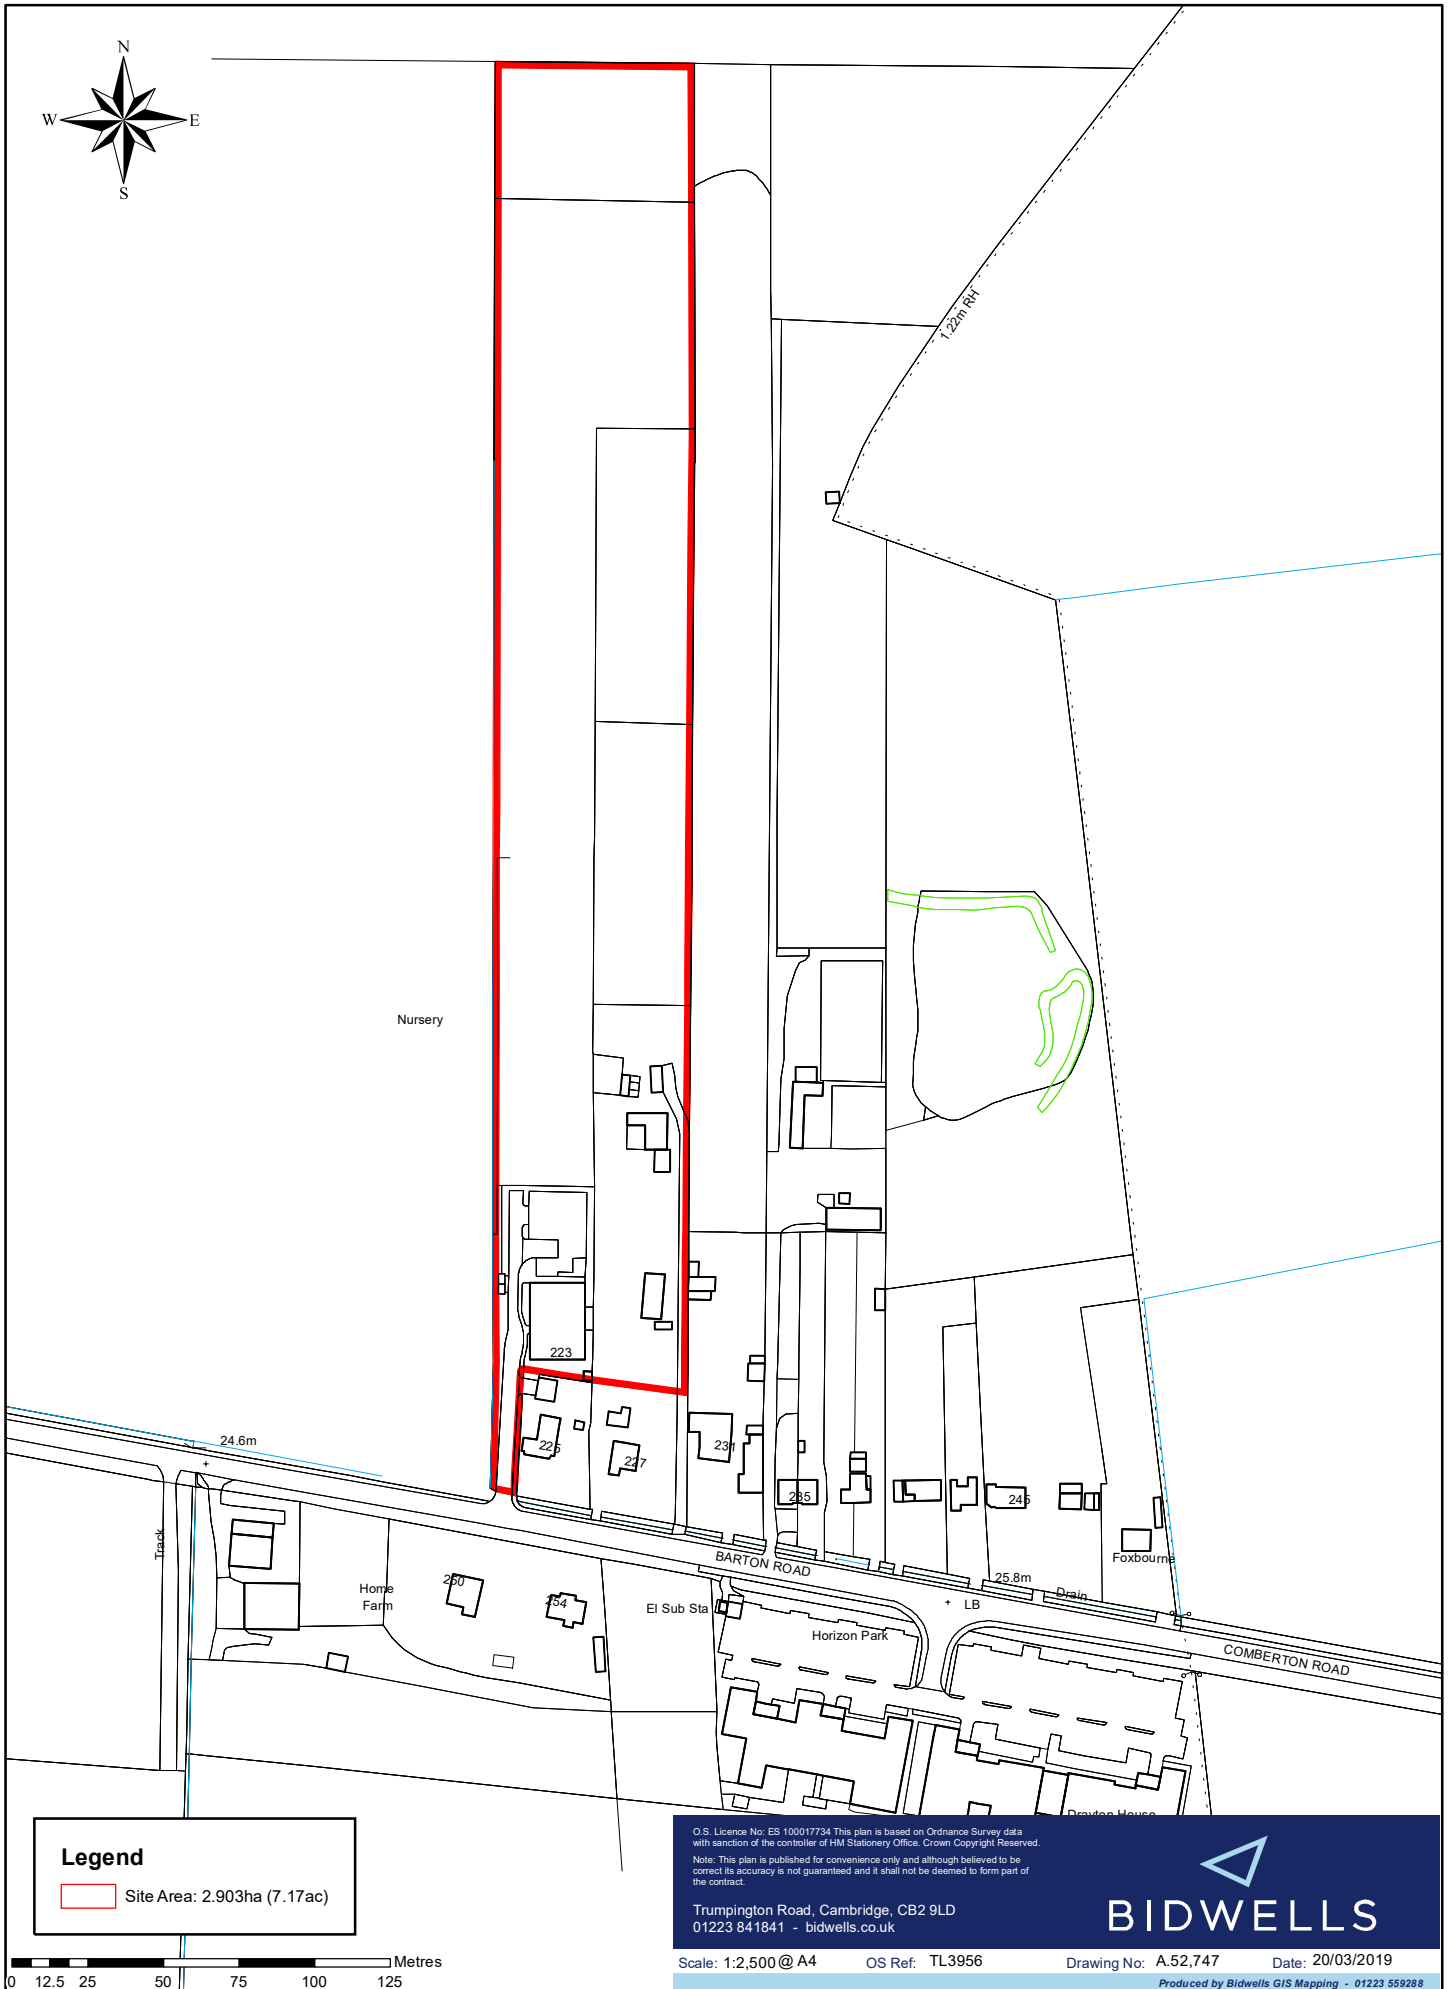

Land north of Barton Road, Comberton

Trumpington Road, Cambridge, CB2 9LD
01223 841841 - bidwells.co.uk

BIDWELLS