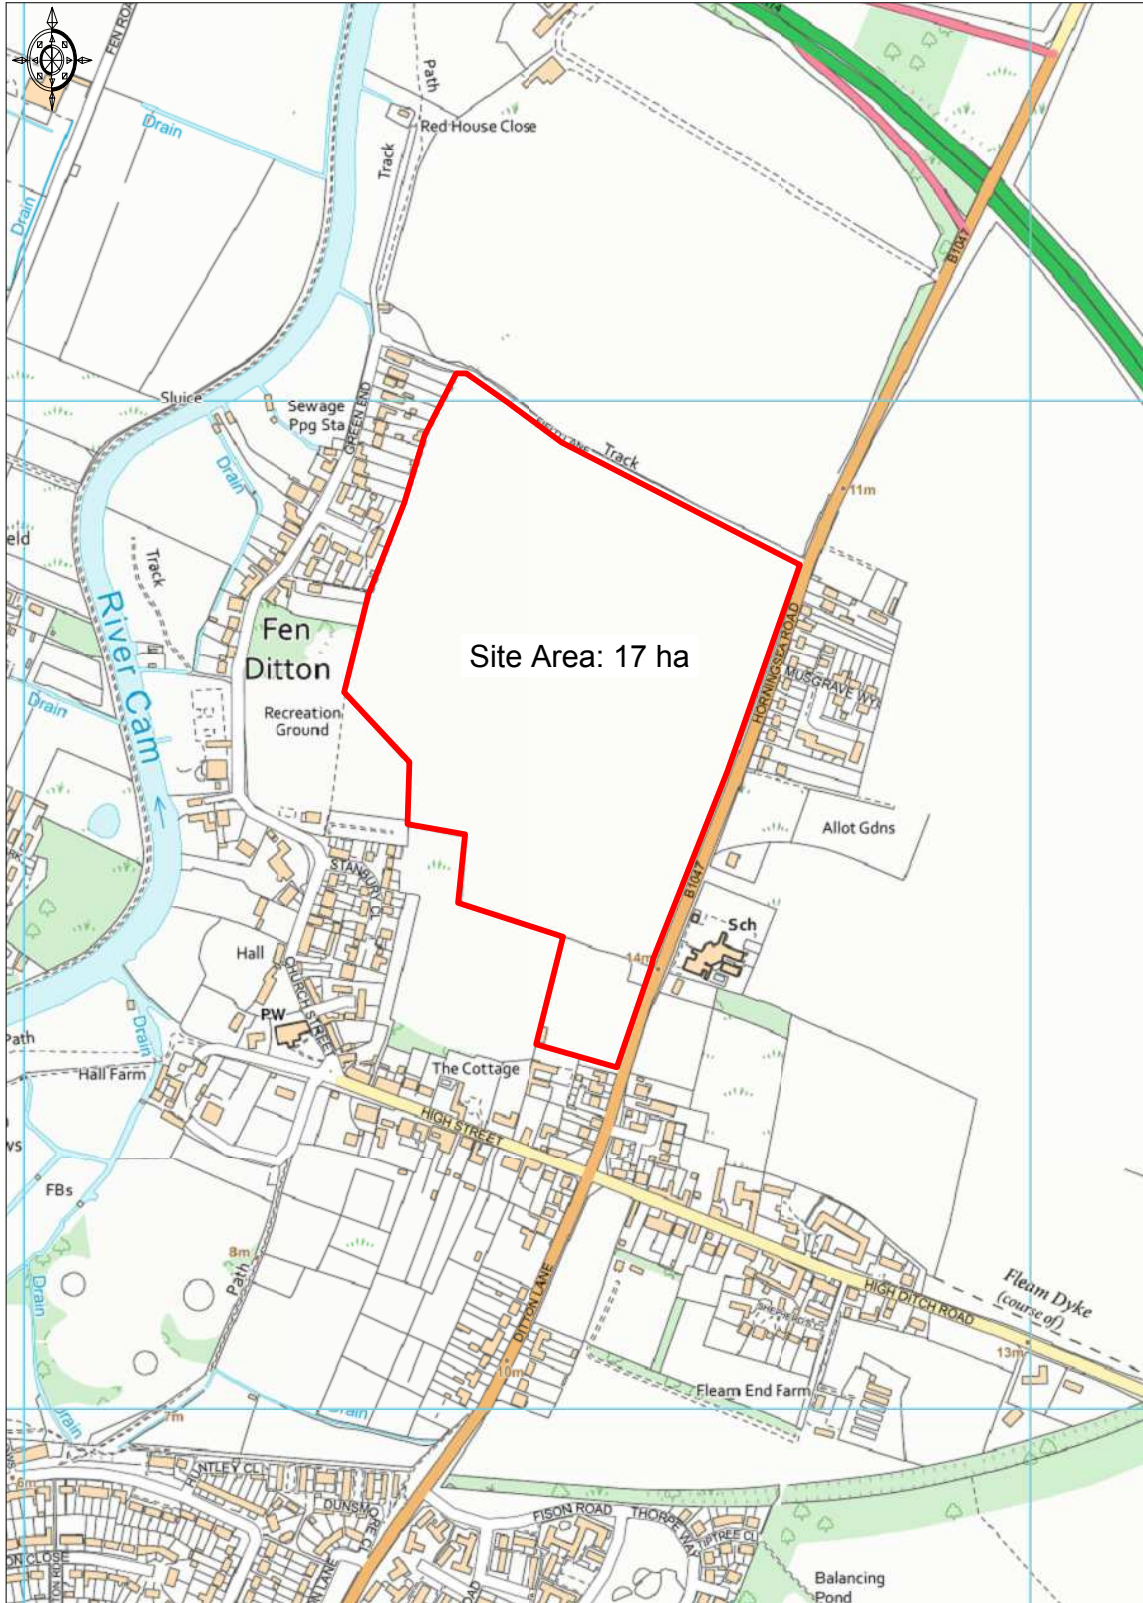

LAND AT FEN DITTON