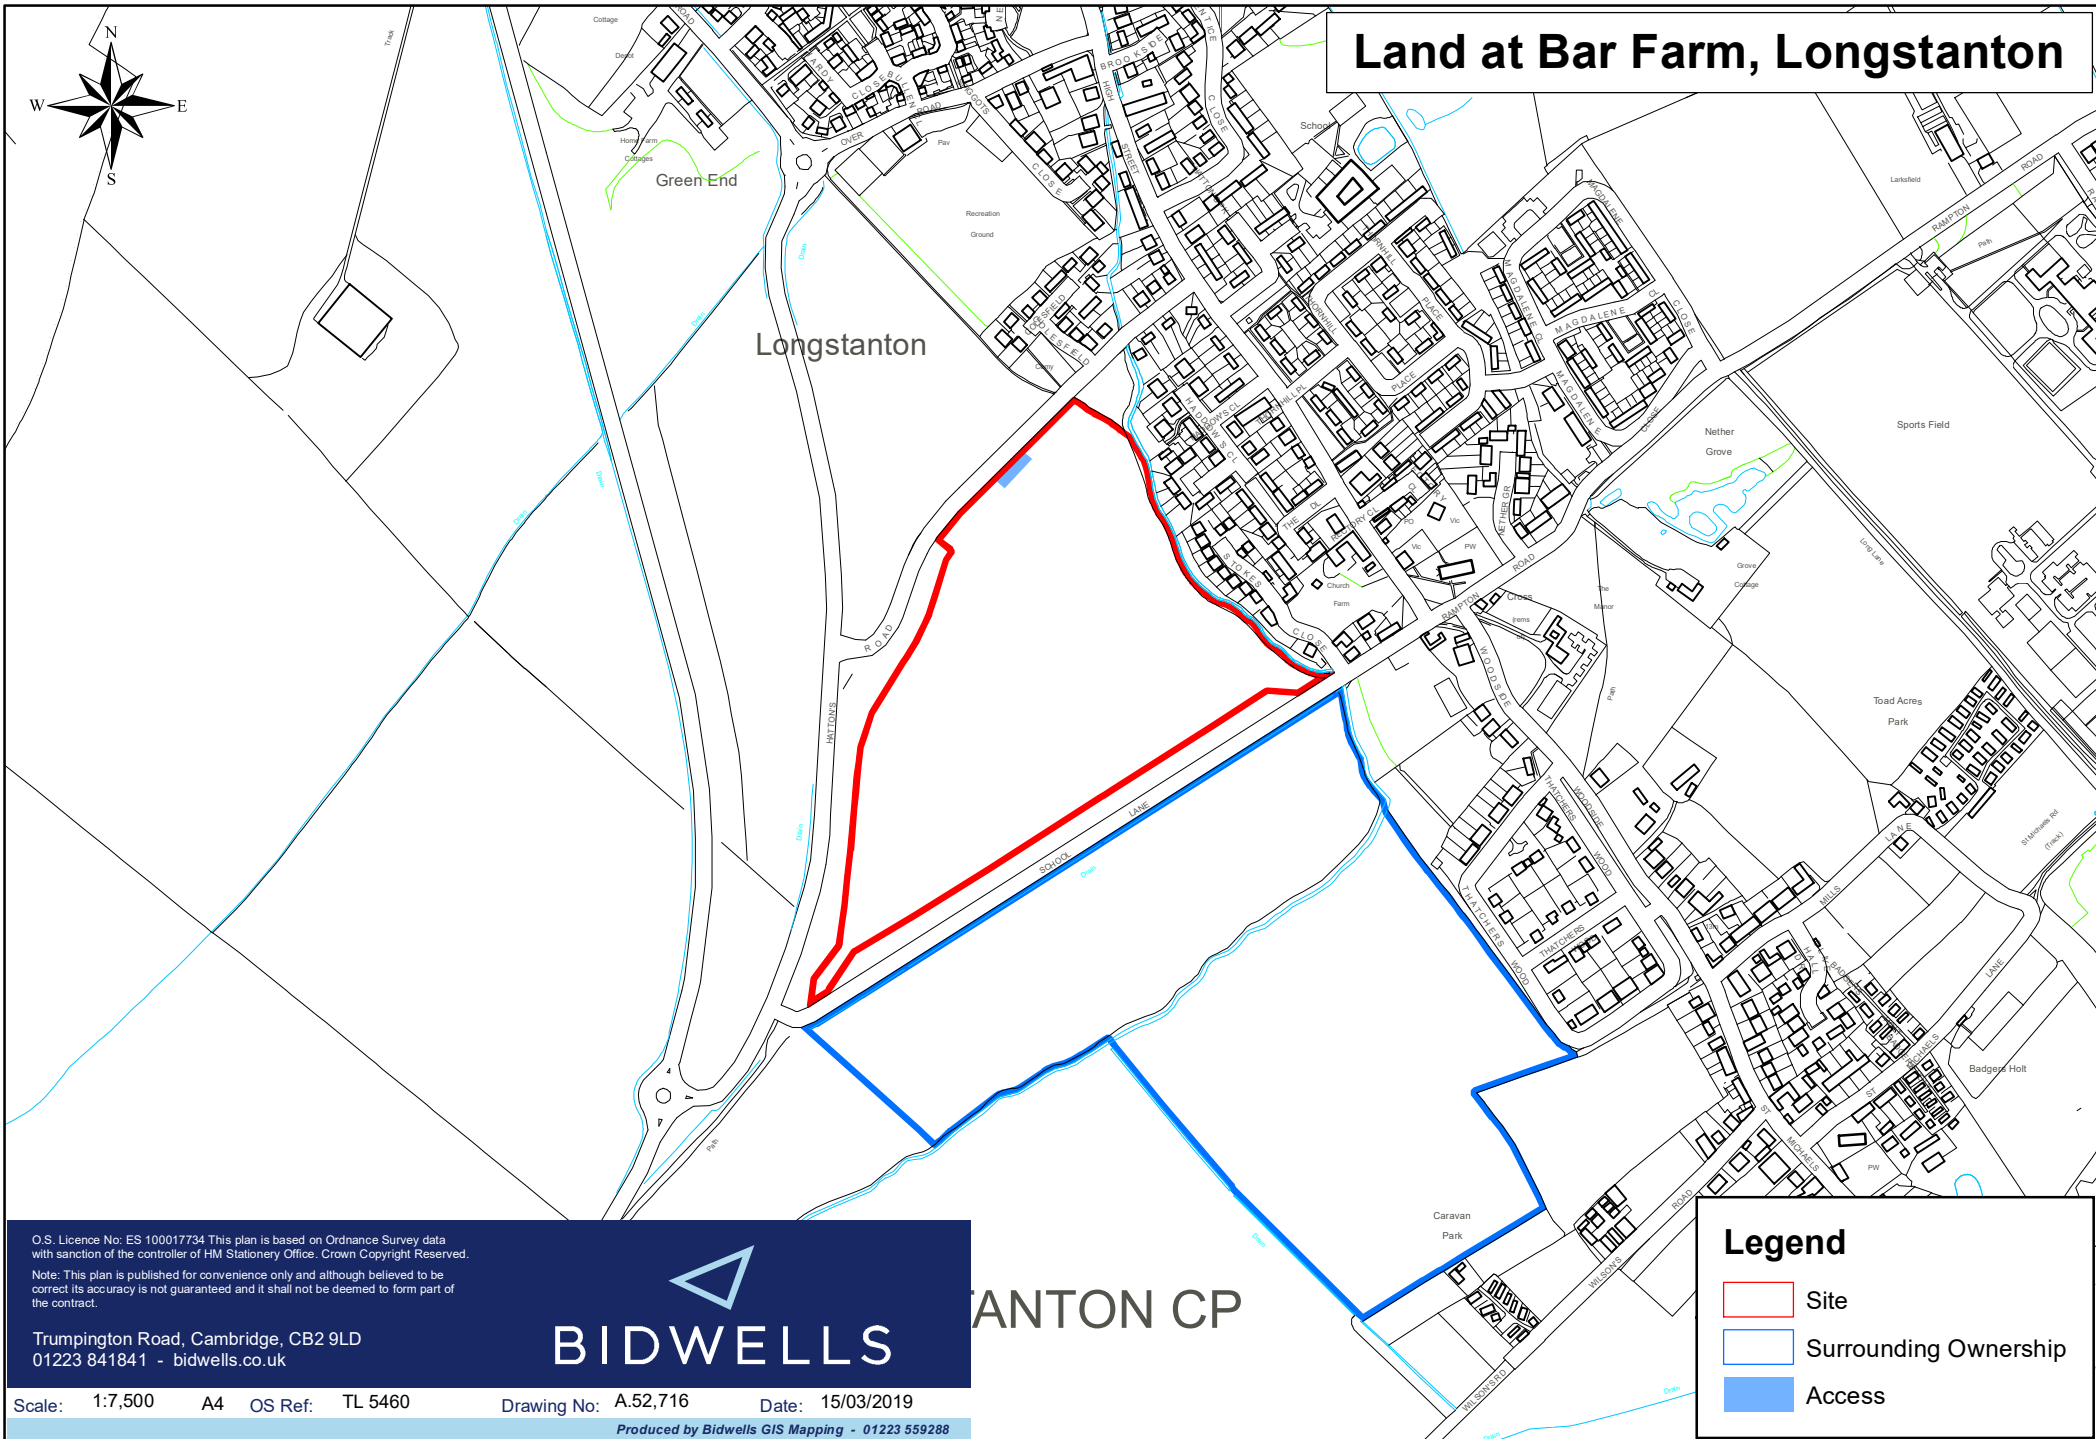

# Land at Bar Farm, Longstanton

O.S. Licence No: ES 100017734 This plan is based on Ordnance Survey data with sanction of the controller of HM Stationery Office. Crown Copyright Reserved.  
Note: This plan is published for convenience only and although believed to be correct its accuracy is not guaranteed and it shall not be deemed to form part of the contract.

## Legend

-  Site
-  Surrounding Ownership
-  Access

Scale: 1:7,500 A4 OS Ref: TL 5460 Drawing No: A.52,716 Date: 15/03/2019

Produced by Bidwells GIS Mapping - 01223 559288