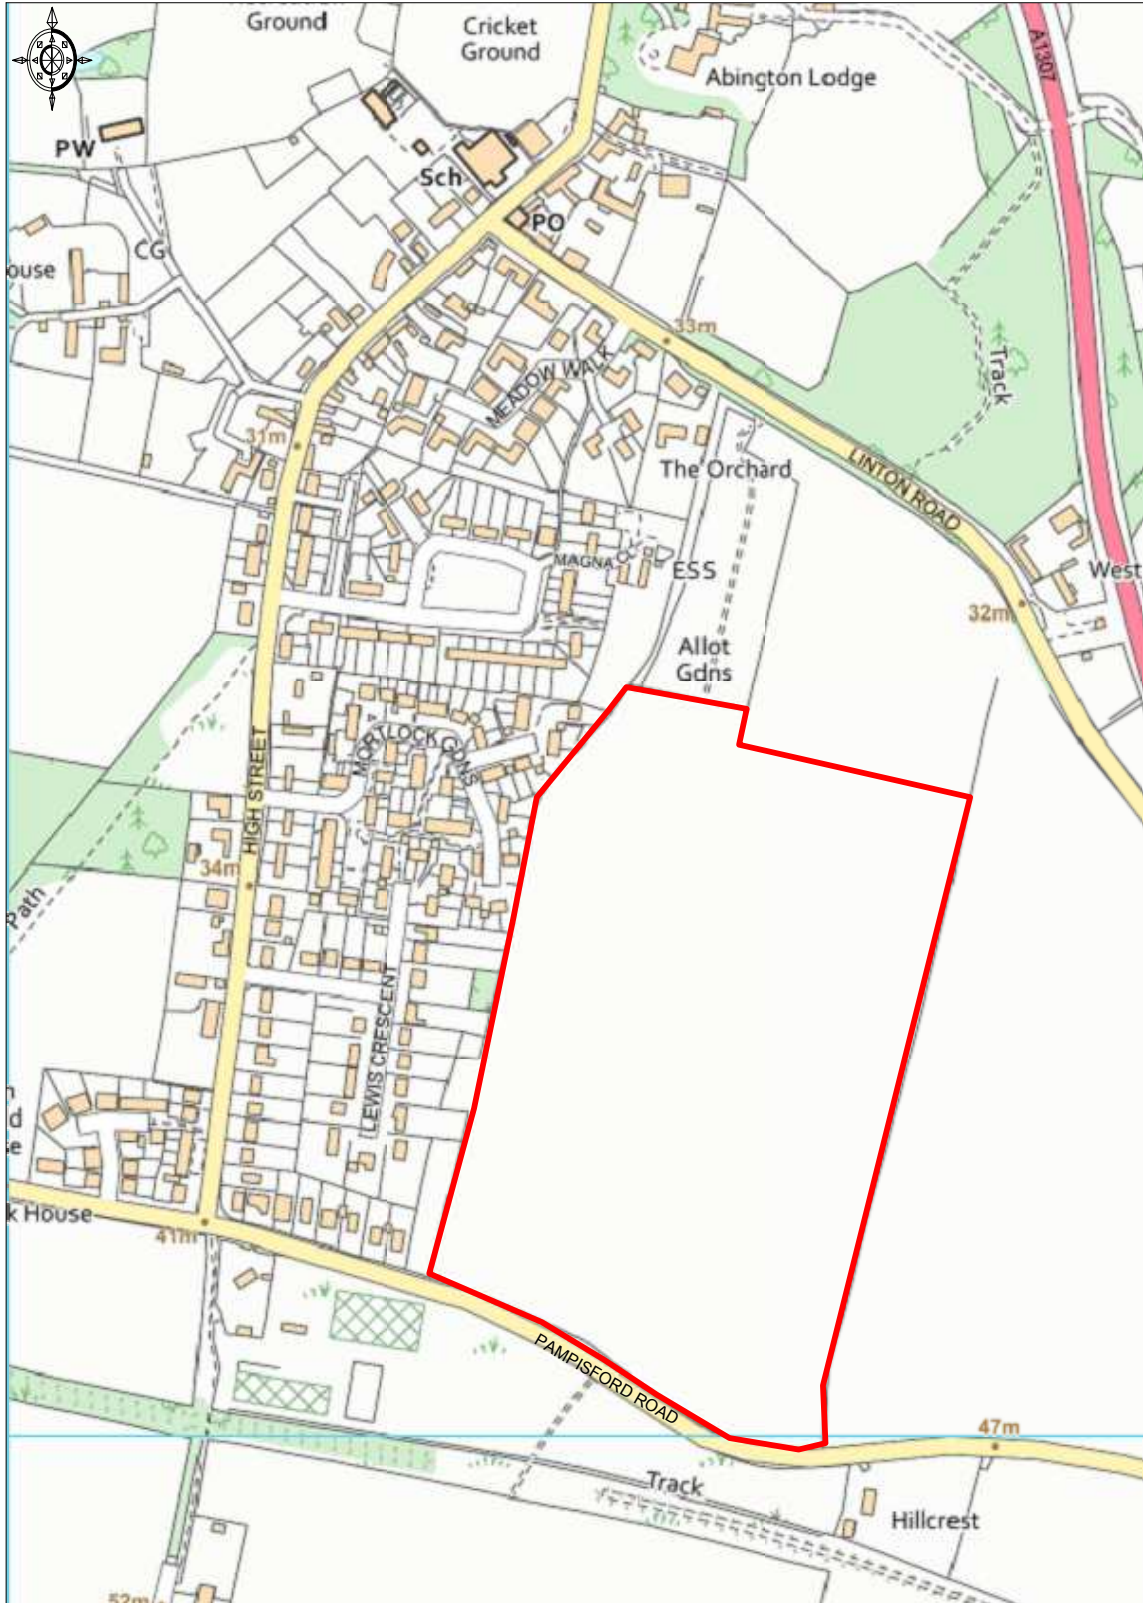

LAND NORTH OF PAMPISFORD ROAD, GREAT ABINGTON