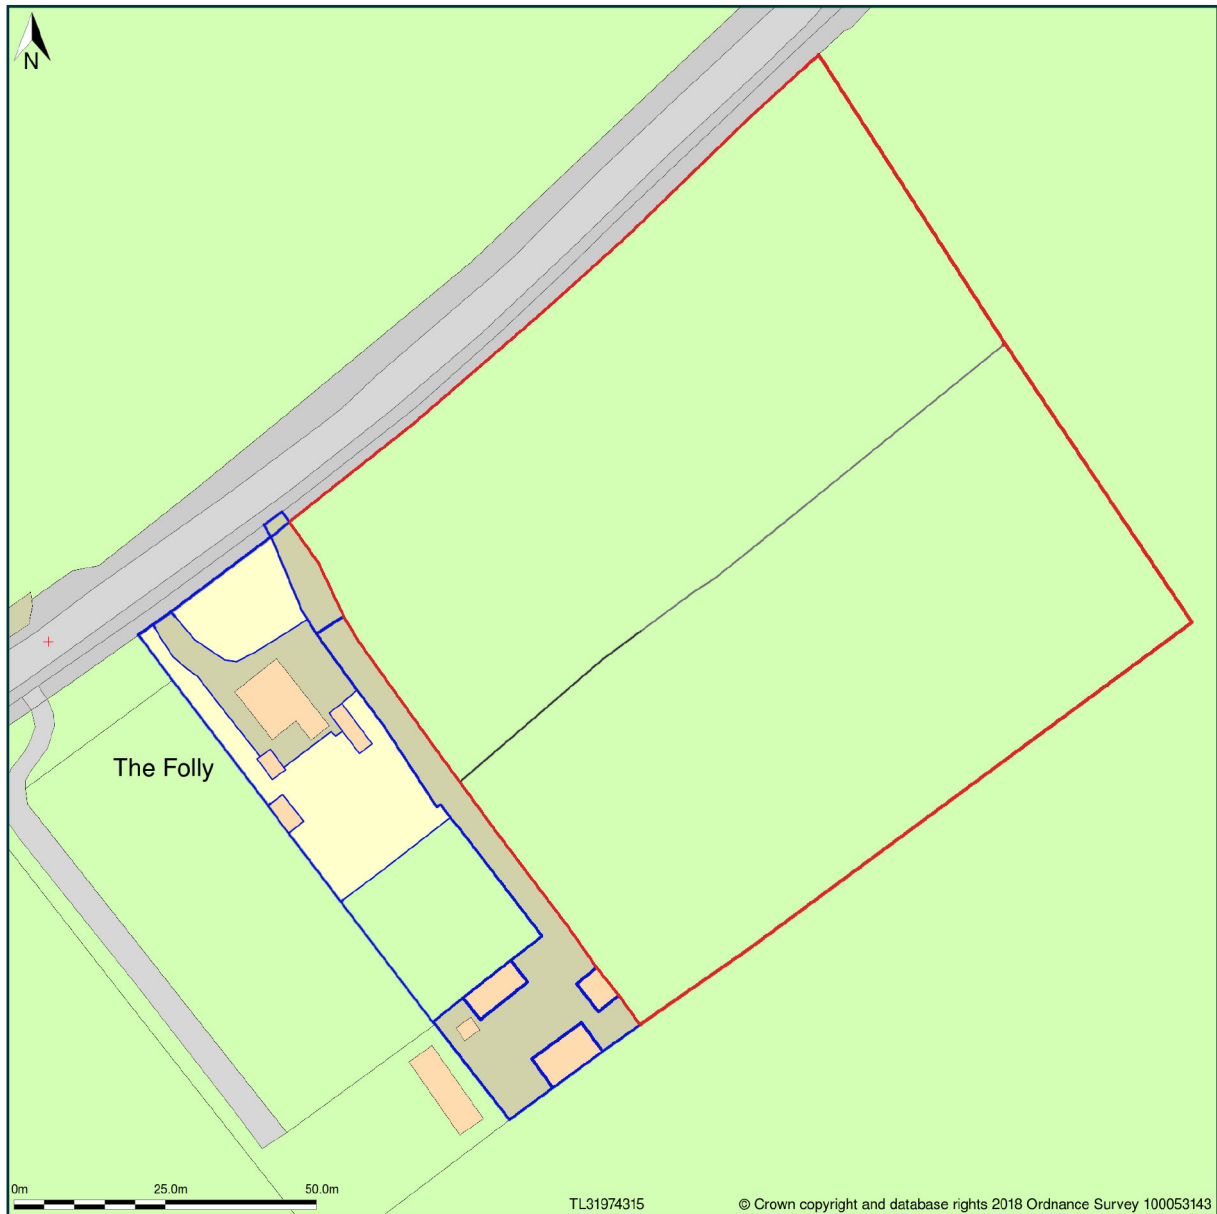

Fairholme, Bassingbourn Road, Litlington, Cambridgeshire, SG8 0QN

Site Plan shows area bounded by: 531877.54, 243056.44 532077.54, 243256.44 (at a scale of 1:1250), OSGridRef: TL31974315. The representation of a road, track or path is no evidence of a right of way. The representation of features as lines is no evidence of a property boundary.

Produced on 26th Jan 2018 from the Ordnance Survey National Geographic Database and incorporating surveyed revision available at this date. Reproduction in whole or part is prohibited without the prior permission of Ordnance Survey. © Crown copyright 2018. Supplied by www.buyaplan.co.uk a licensed Ordnance Survey partner (100053143). Unique plan reference: #00291245-49F4D9