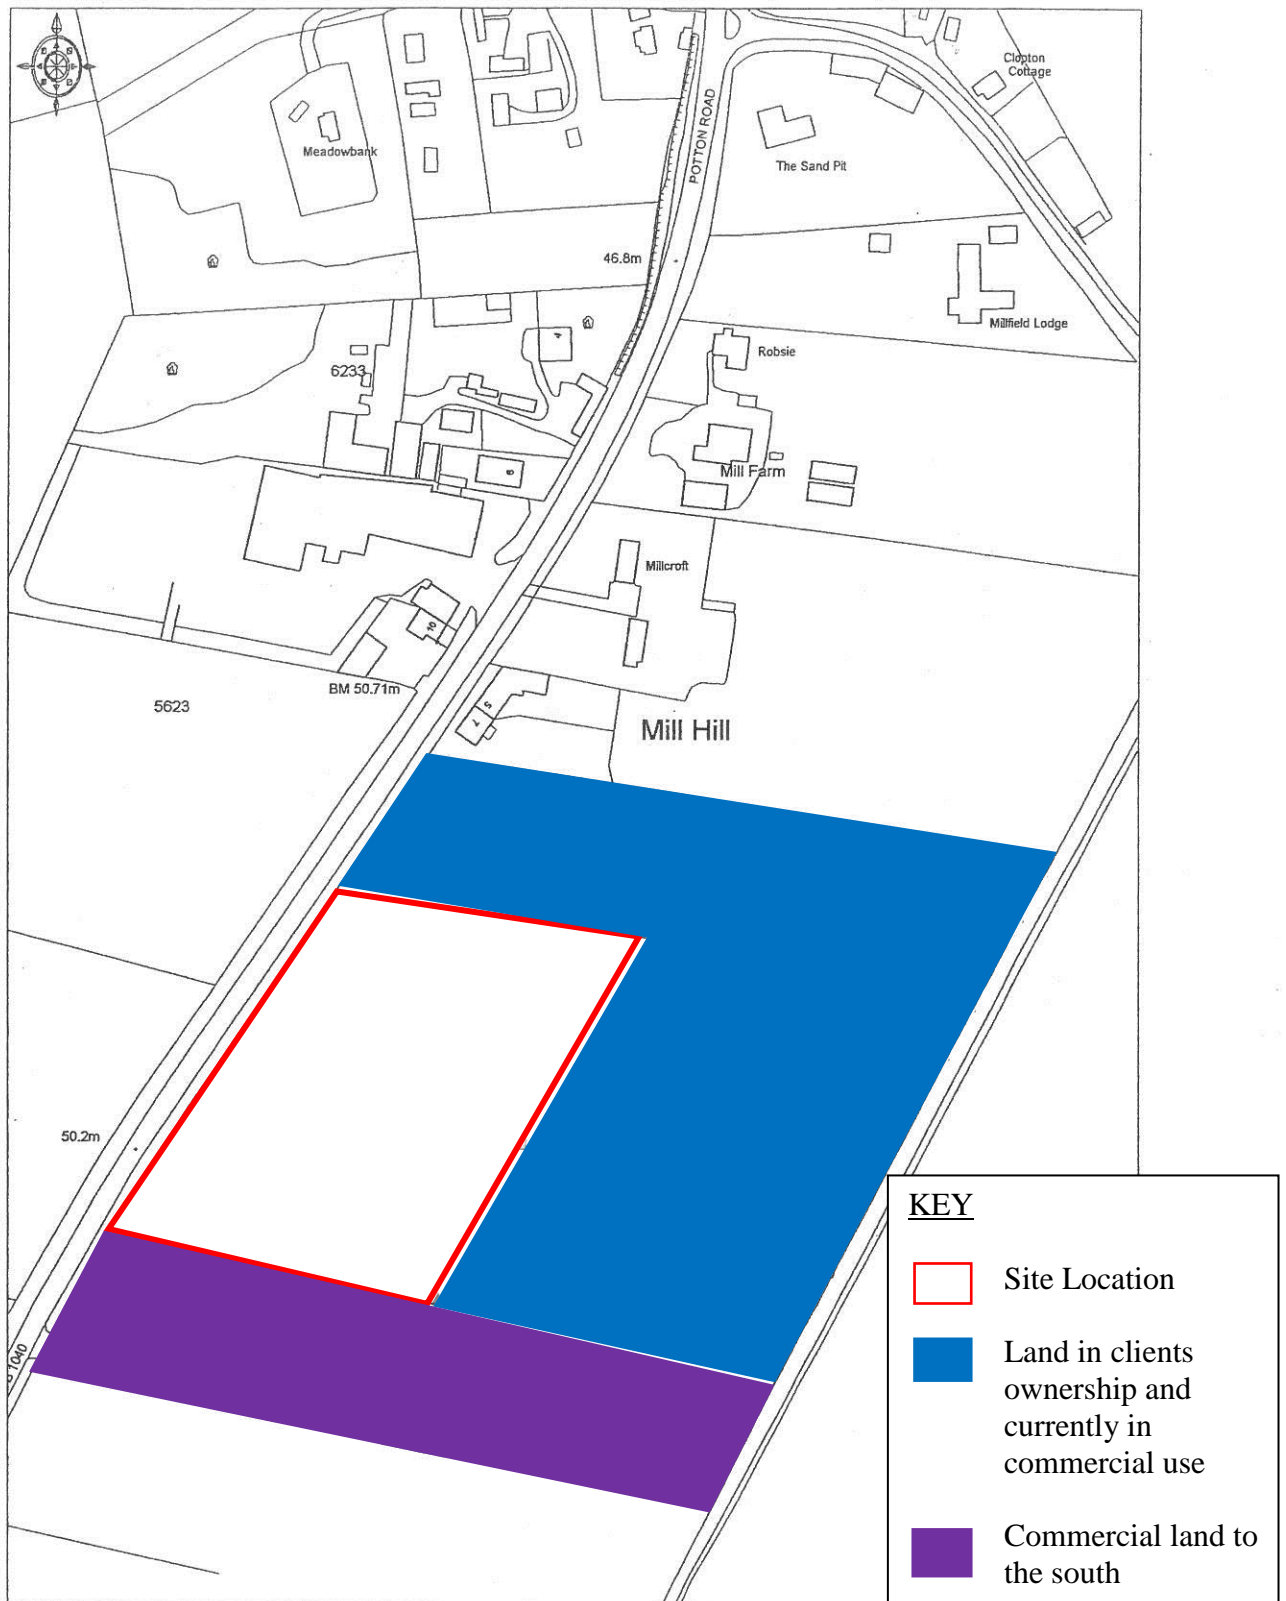

LAND AT POTTON ROAD, GAMLINGAY, CAMBS, SG19 3LW

LOCATION PLAN

Ordnance Survey

© Crown copyright 2005. All rights reserved. Licence Number 100020449. Survey Scale - 1:2500 Plotted Scale - 1:2500

Scale 1:2500

Plan No.1