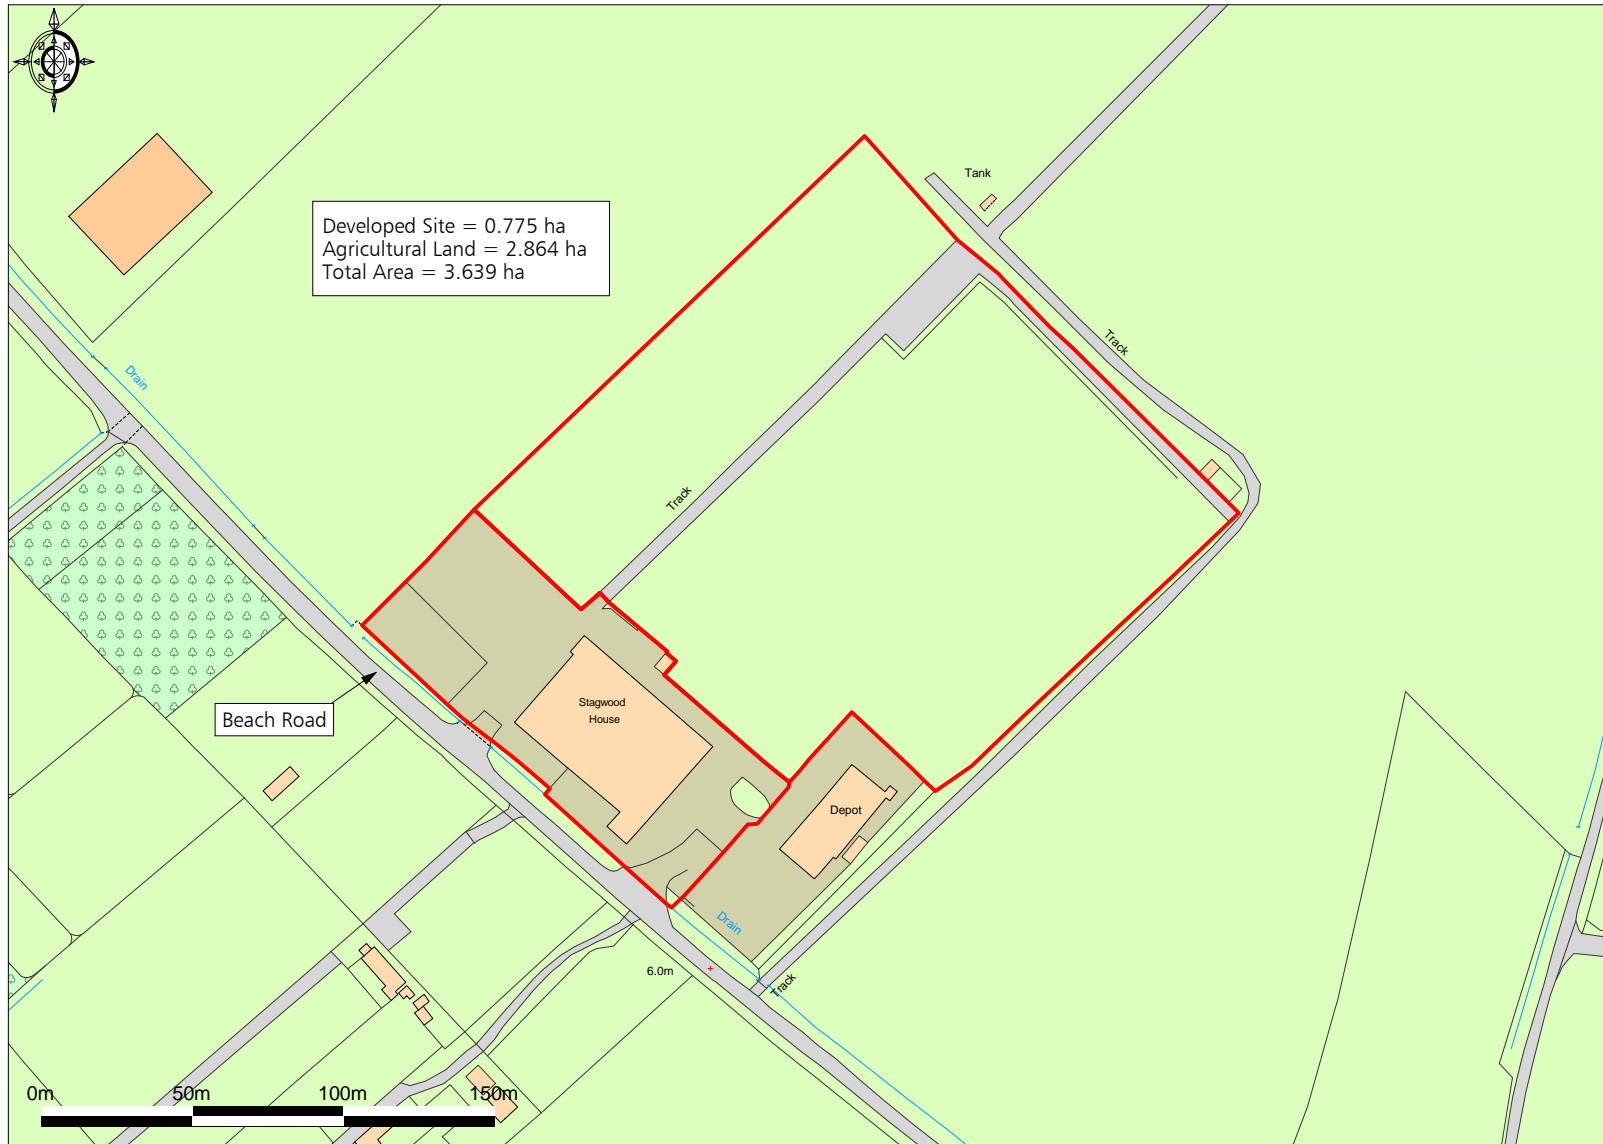

Stagwood House, Beach Road, Cottenham

Ordnance Survey © Crown Copyright 2017. All rights reserved. Licence number 100022432. Plotted Scale - 1:2500

For Identification Purposes Only