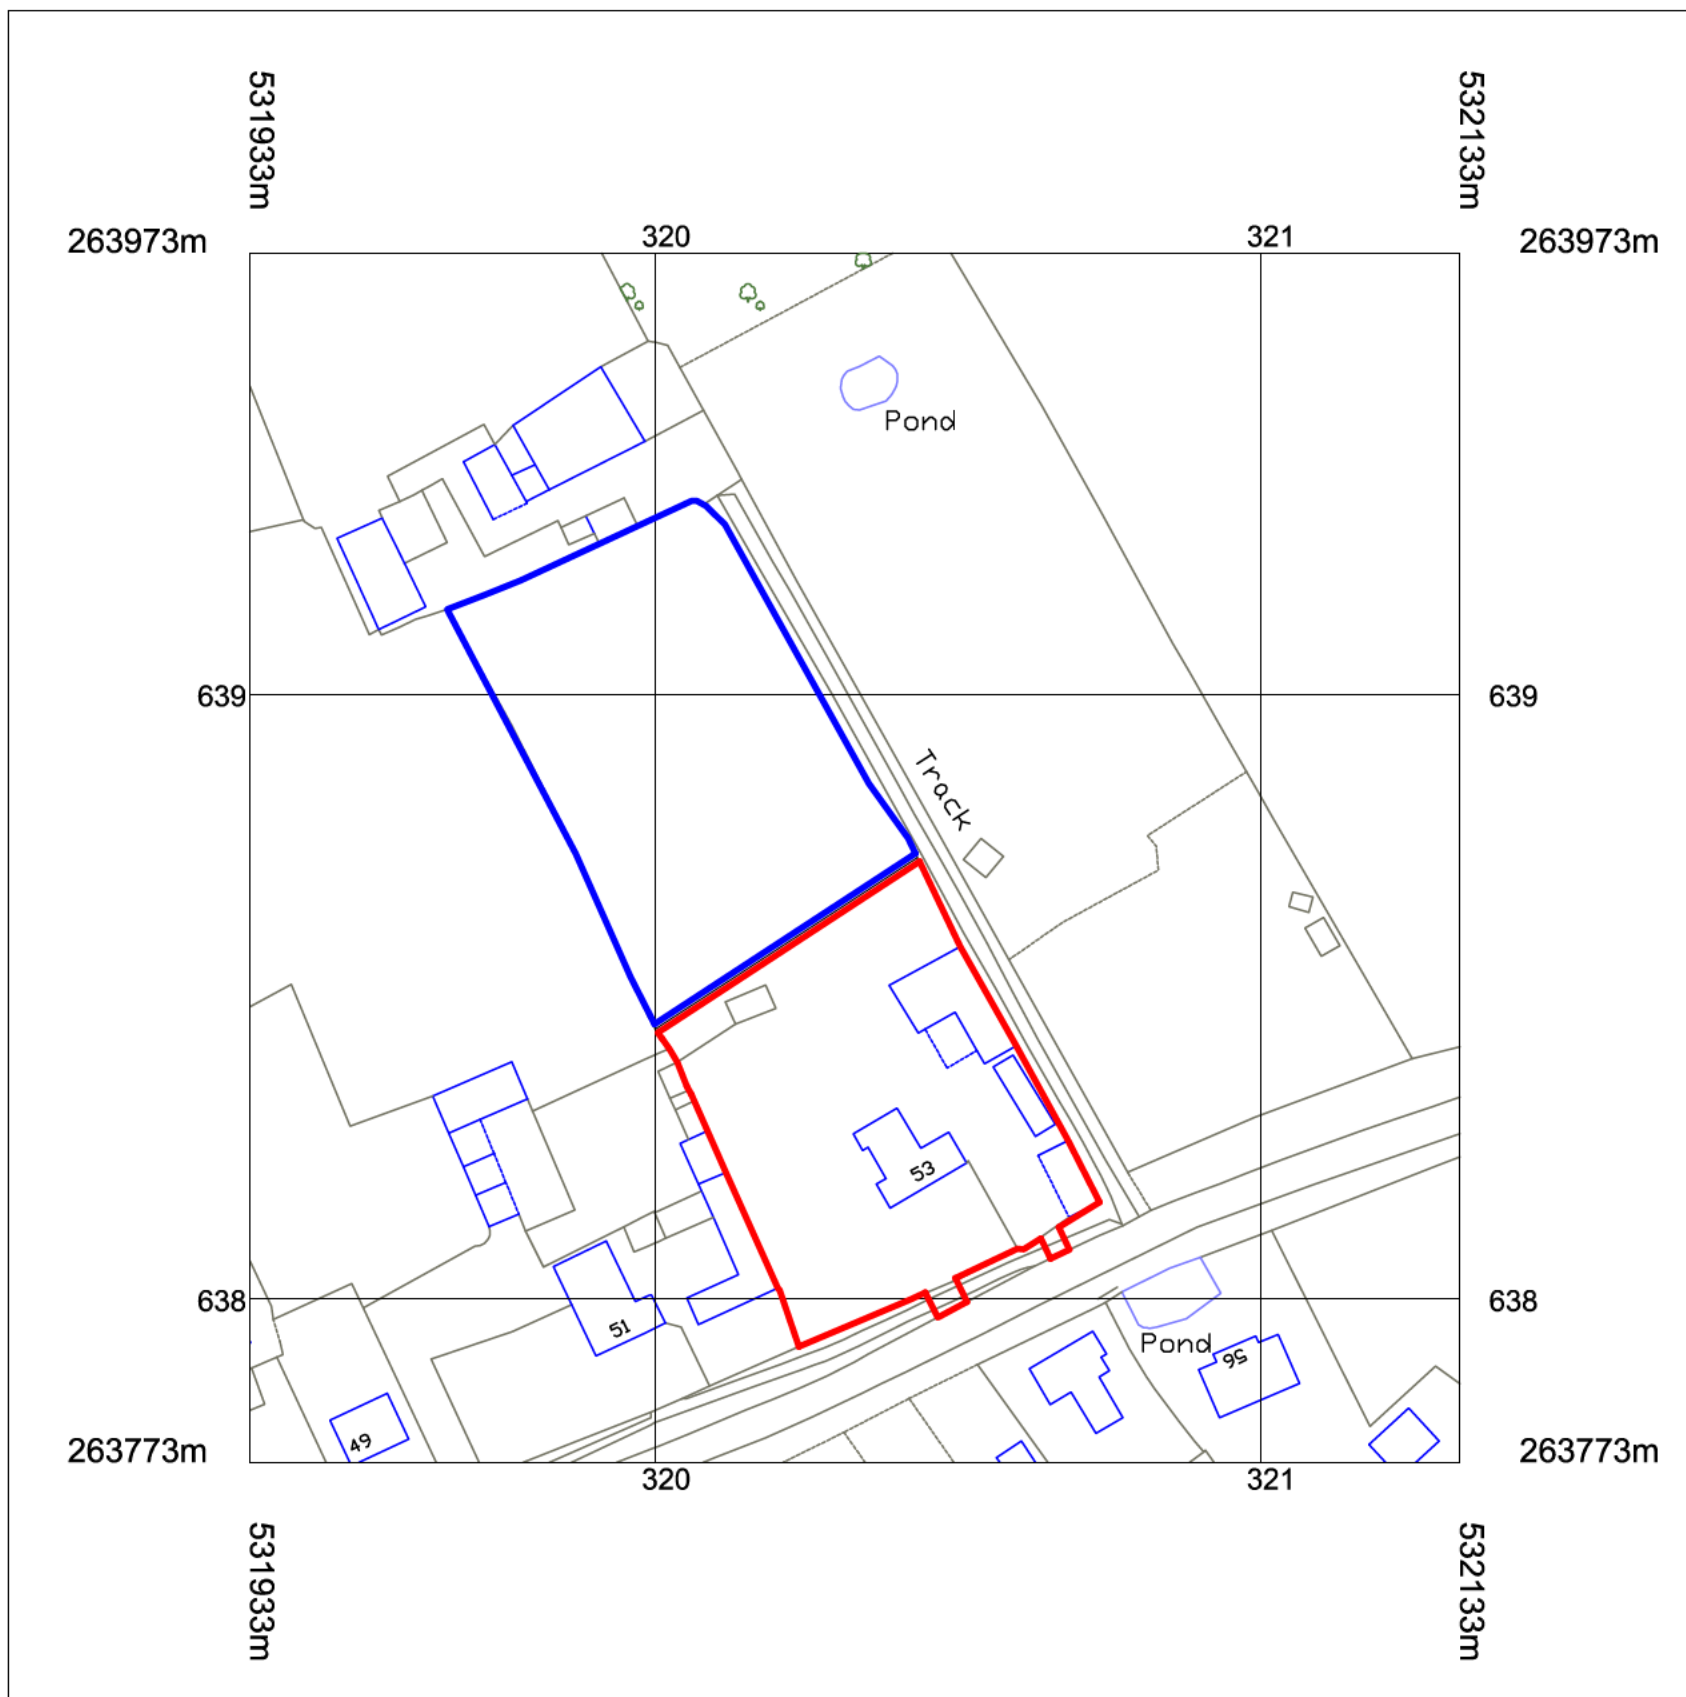

Latitude VectorMap

Metres

© Crown copyright and database rights 2016 OS 100038864

Reproduction in whole or in part is prohibited

without the permission of Ordnance Survey.

REVISION	
PROJECT Proposed development at Martins Farm, 53 Boxworth Road, Elsworth, Cambridge, Cambs.	
DESCRIPTION Location Plan	
CLIENT Solopark Ltd.	
DATE July 2017	SCALE 1/1250 @ A3
The Clarke Smith Partnership Architectural & Planning Consultants	
Drawing P 4074 - D11.	