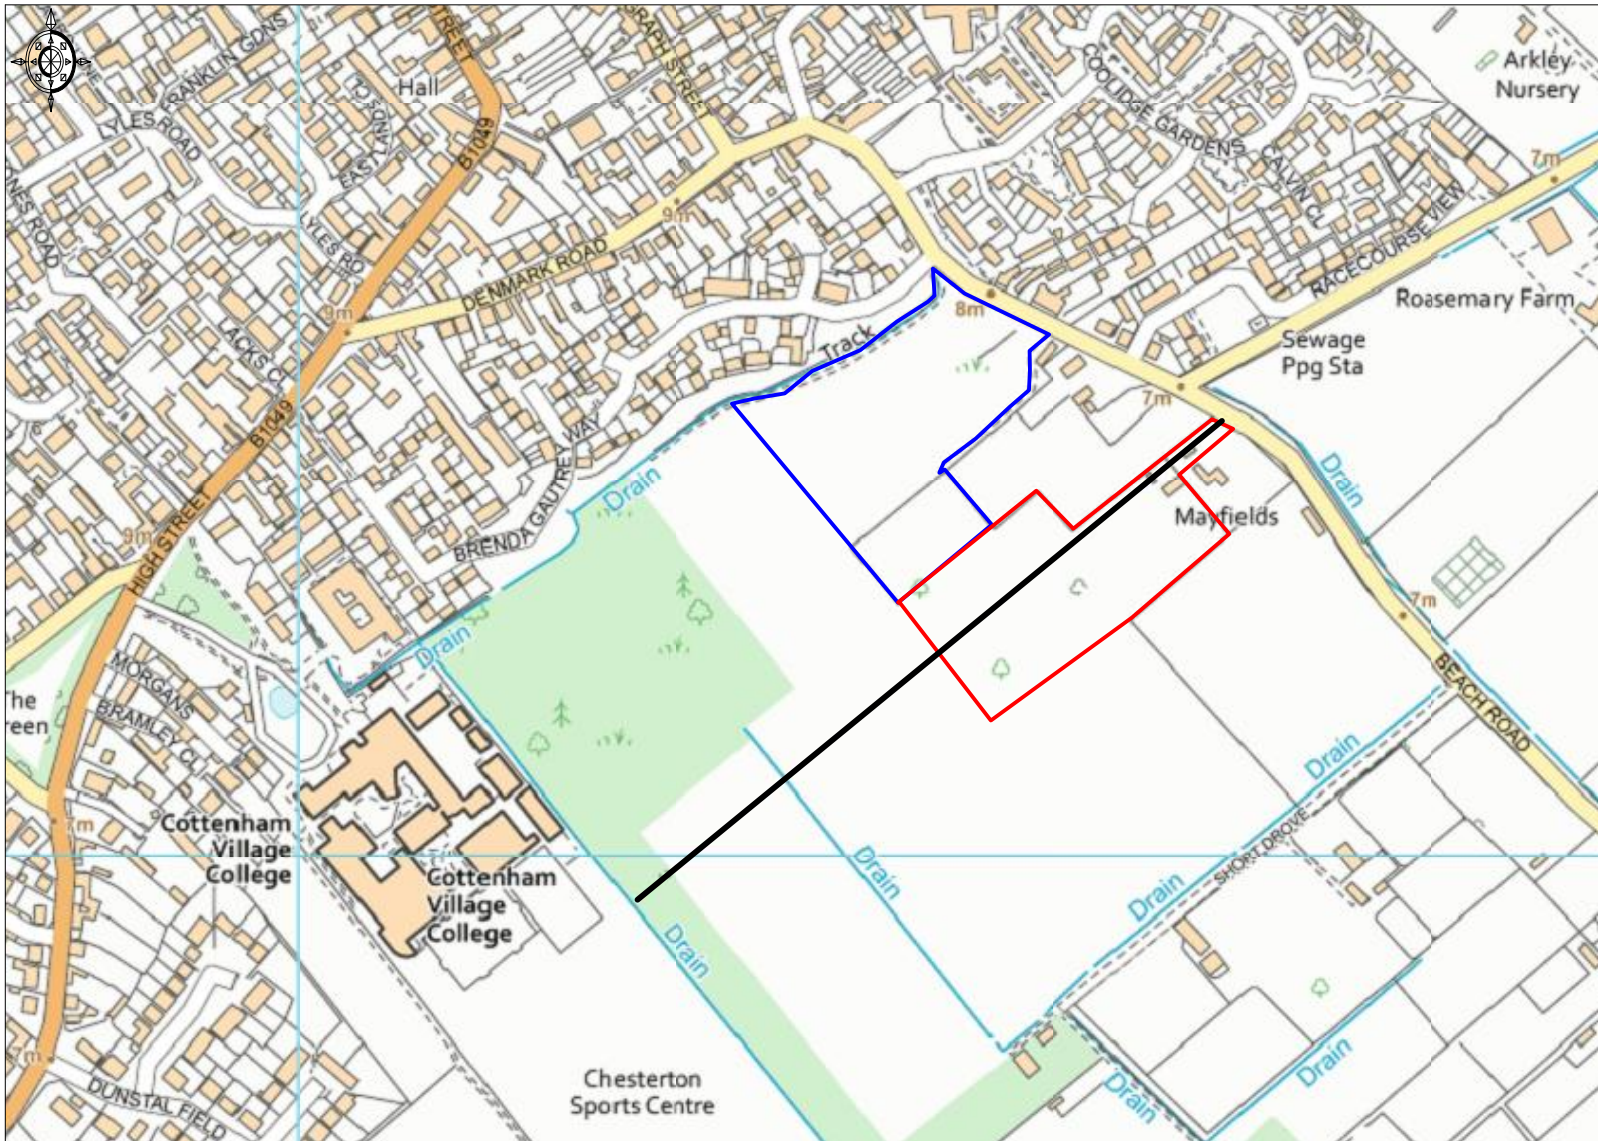

Site Plan showing pylon location

Ordnance Survey © Crown Copyright 2019. All rights reserved. Licence number 100022432. Plotted Scale - 1:5000