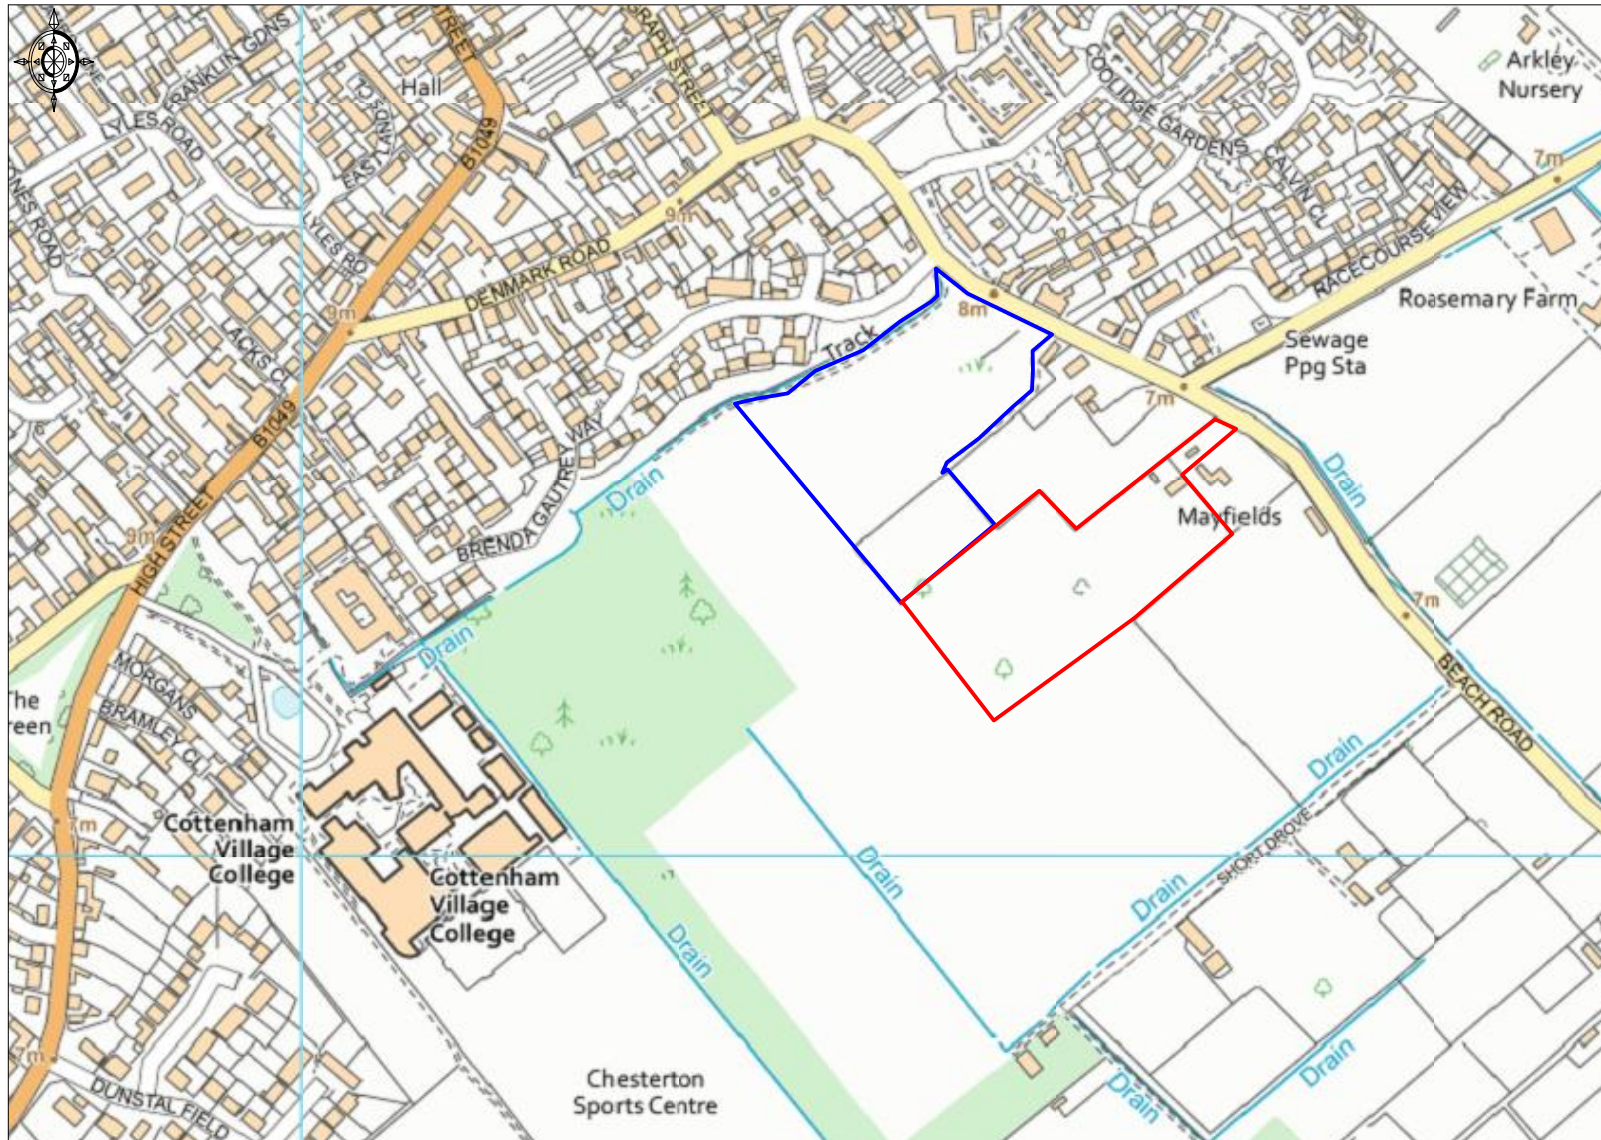

# Site Location Plan

Ordnance Survey © Crown Copyright 2019. All rights reserved. Licence number 100022432. Plotted Scale - 1:5000