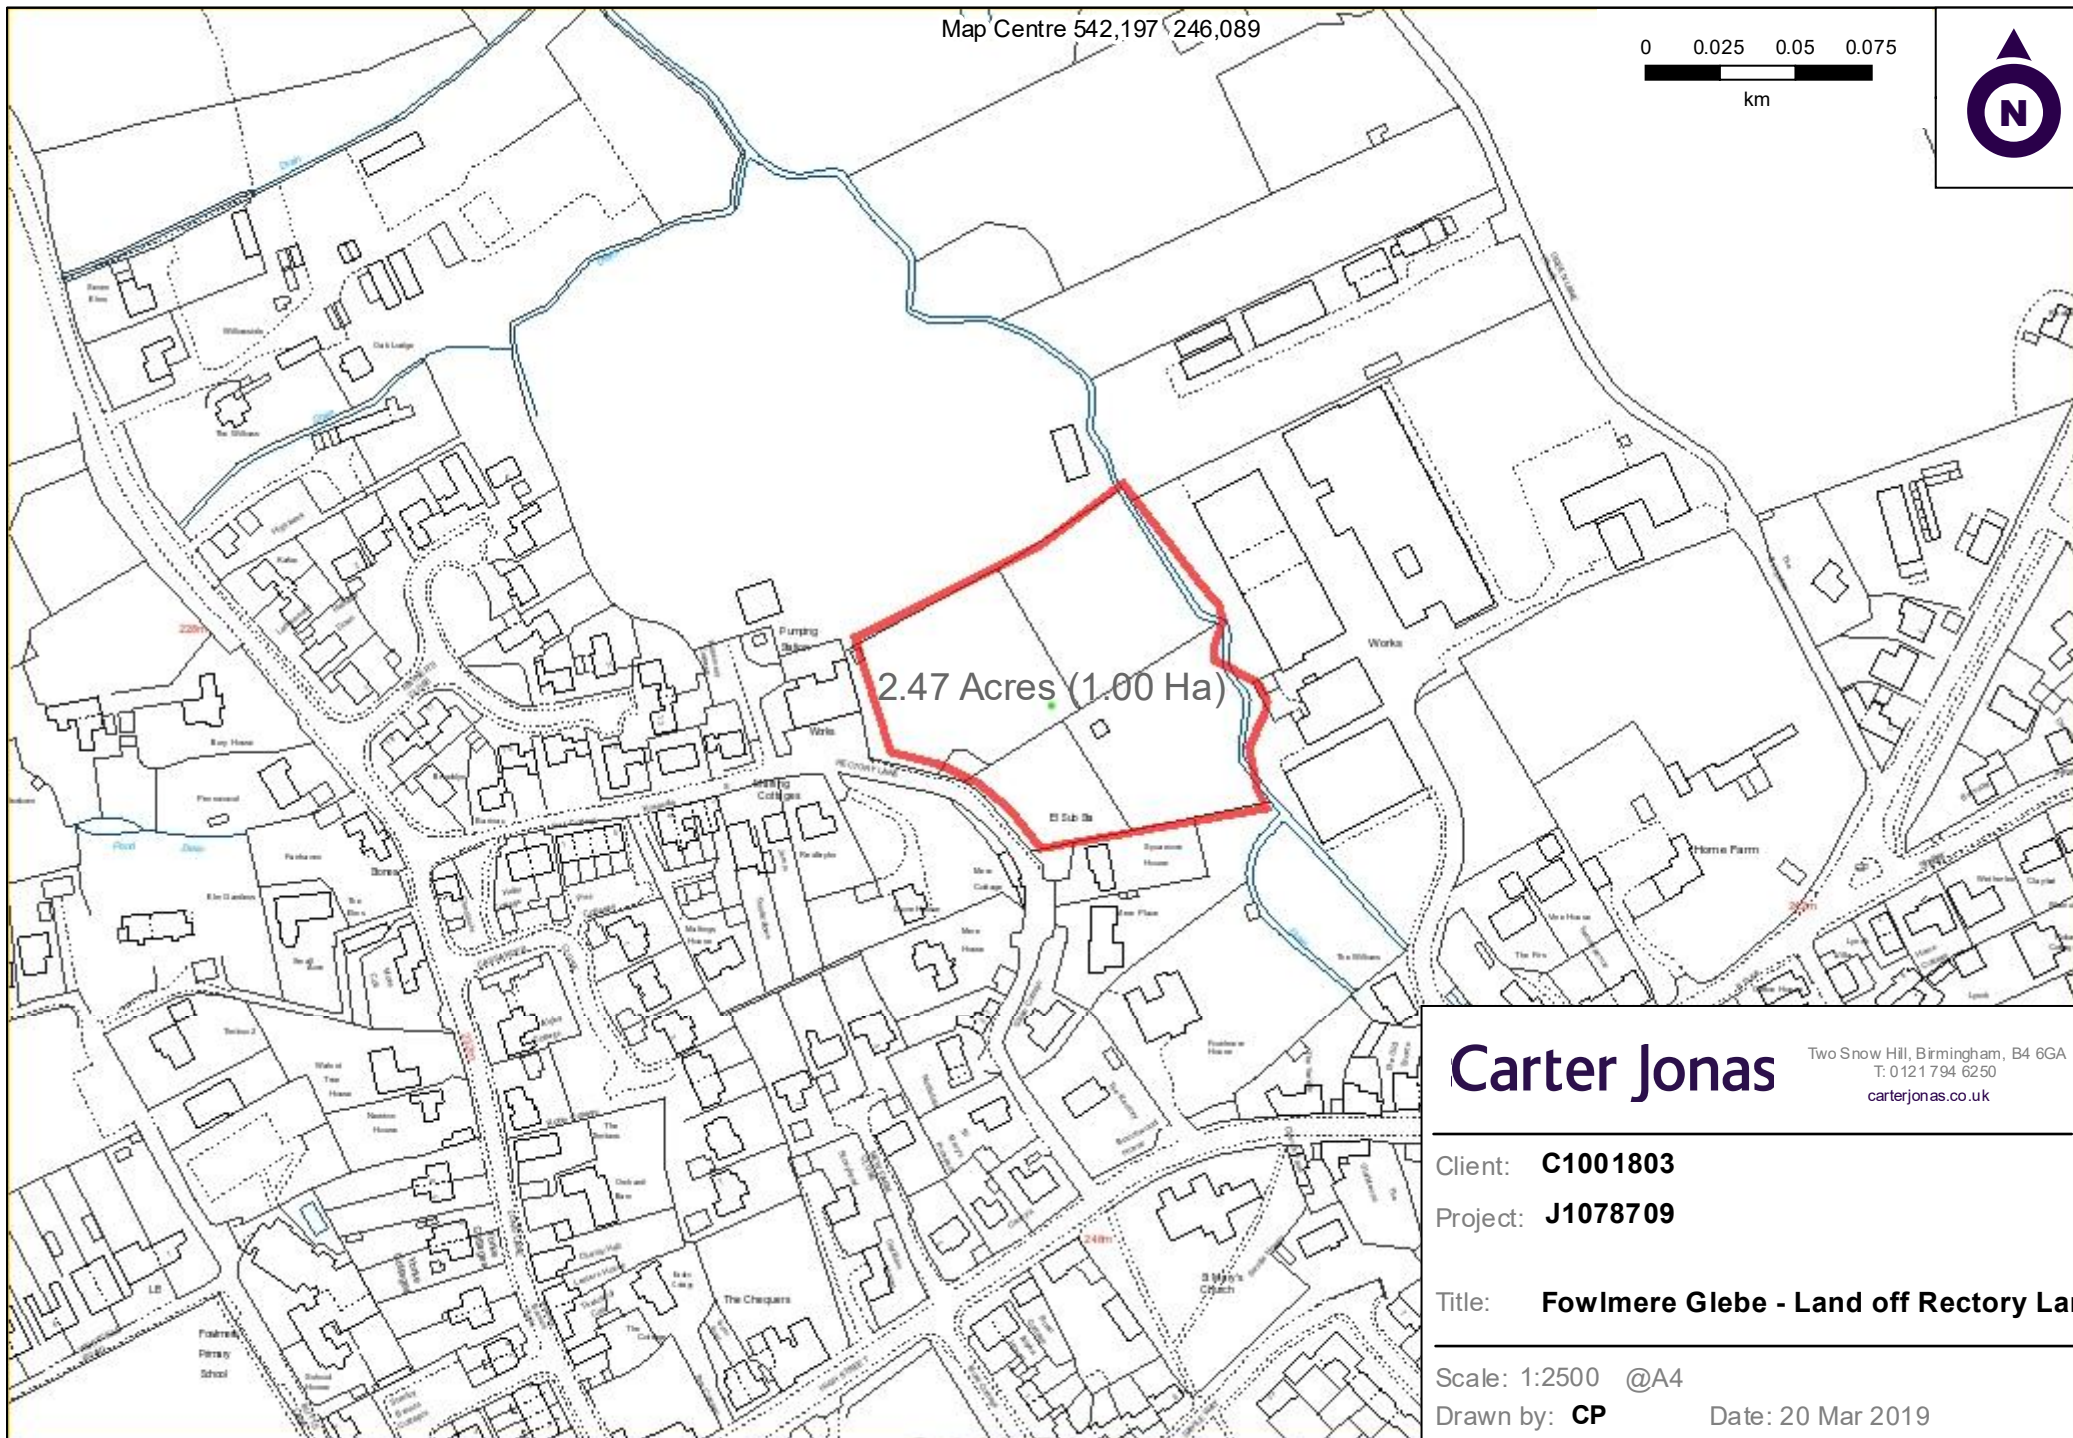

Map Centre 542,197 246,089

0 0.025 0.05 0.075
km

2.47 Acres (1.00 Ha)

Carter Jonas

Two Snow Hill, Birmingham, B4 6GA
T: 0121 794 6250
carterjonas.co.uk

Client: **C1001803**

Project: **J1078709**

Title: **Fowlmere Glebe - Land off Rectory Lane**

Scale: 1:2500 @A4

Drawn by: **CP**

Date: 20 Mar 2019