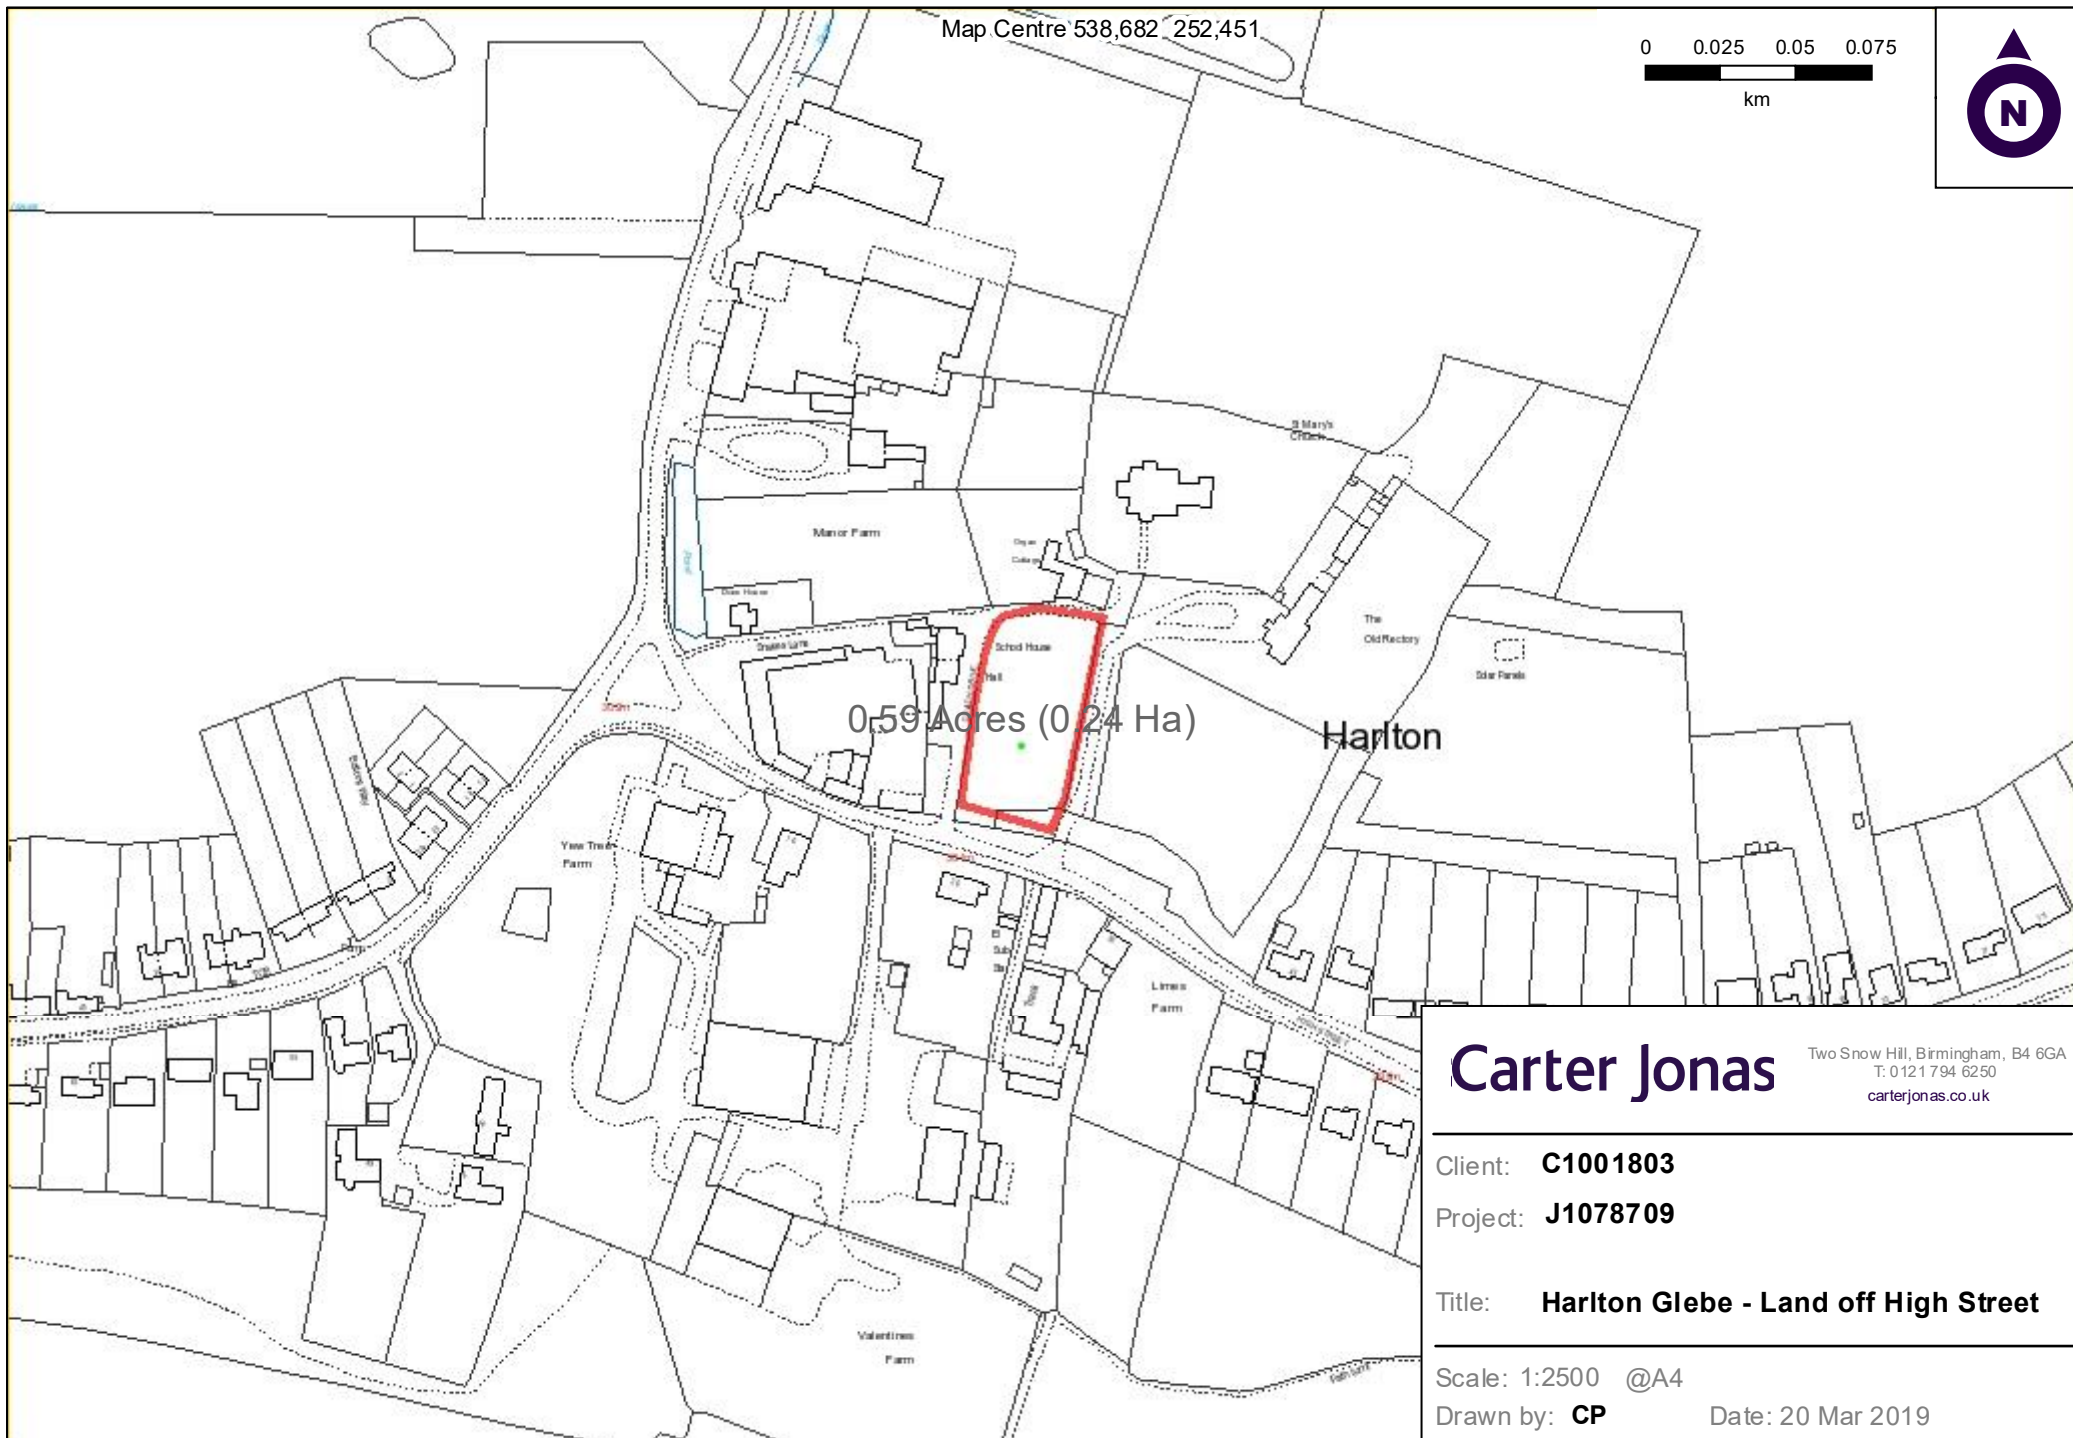

Map Centre 538,682 252,451

Carter Jonas

Two Snow Hill, Birmingham, B4 6GA
T: 0121 794 6250
carterjonas.co.uk

Client: **C1001803**

Project: **J1078709**

Title: **Harlton Glebe - Land off High Street**

Scale: 1:2500 @A4

Drawn by: **CP**

Date: 20 Mar 2019