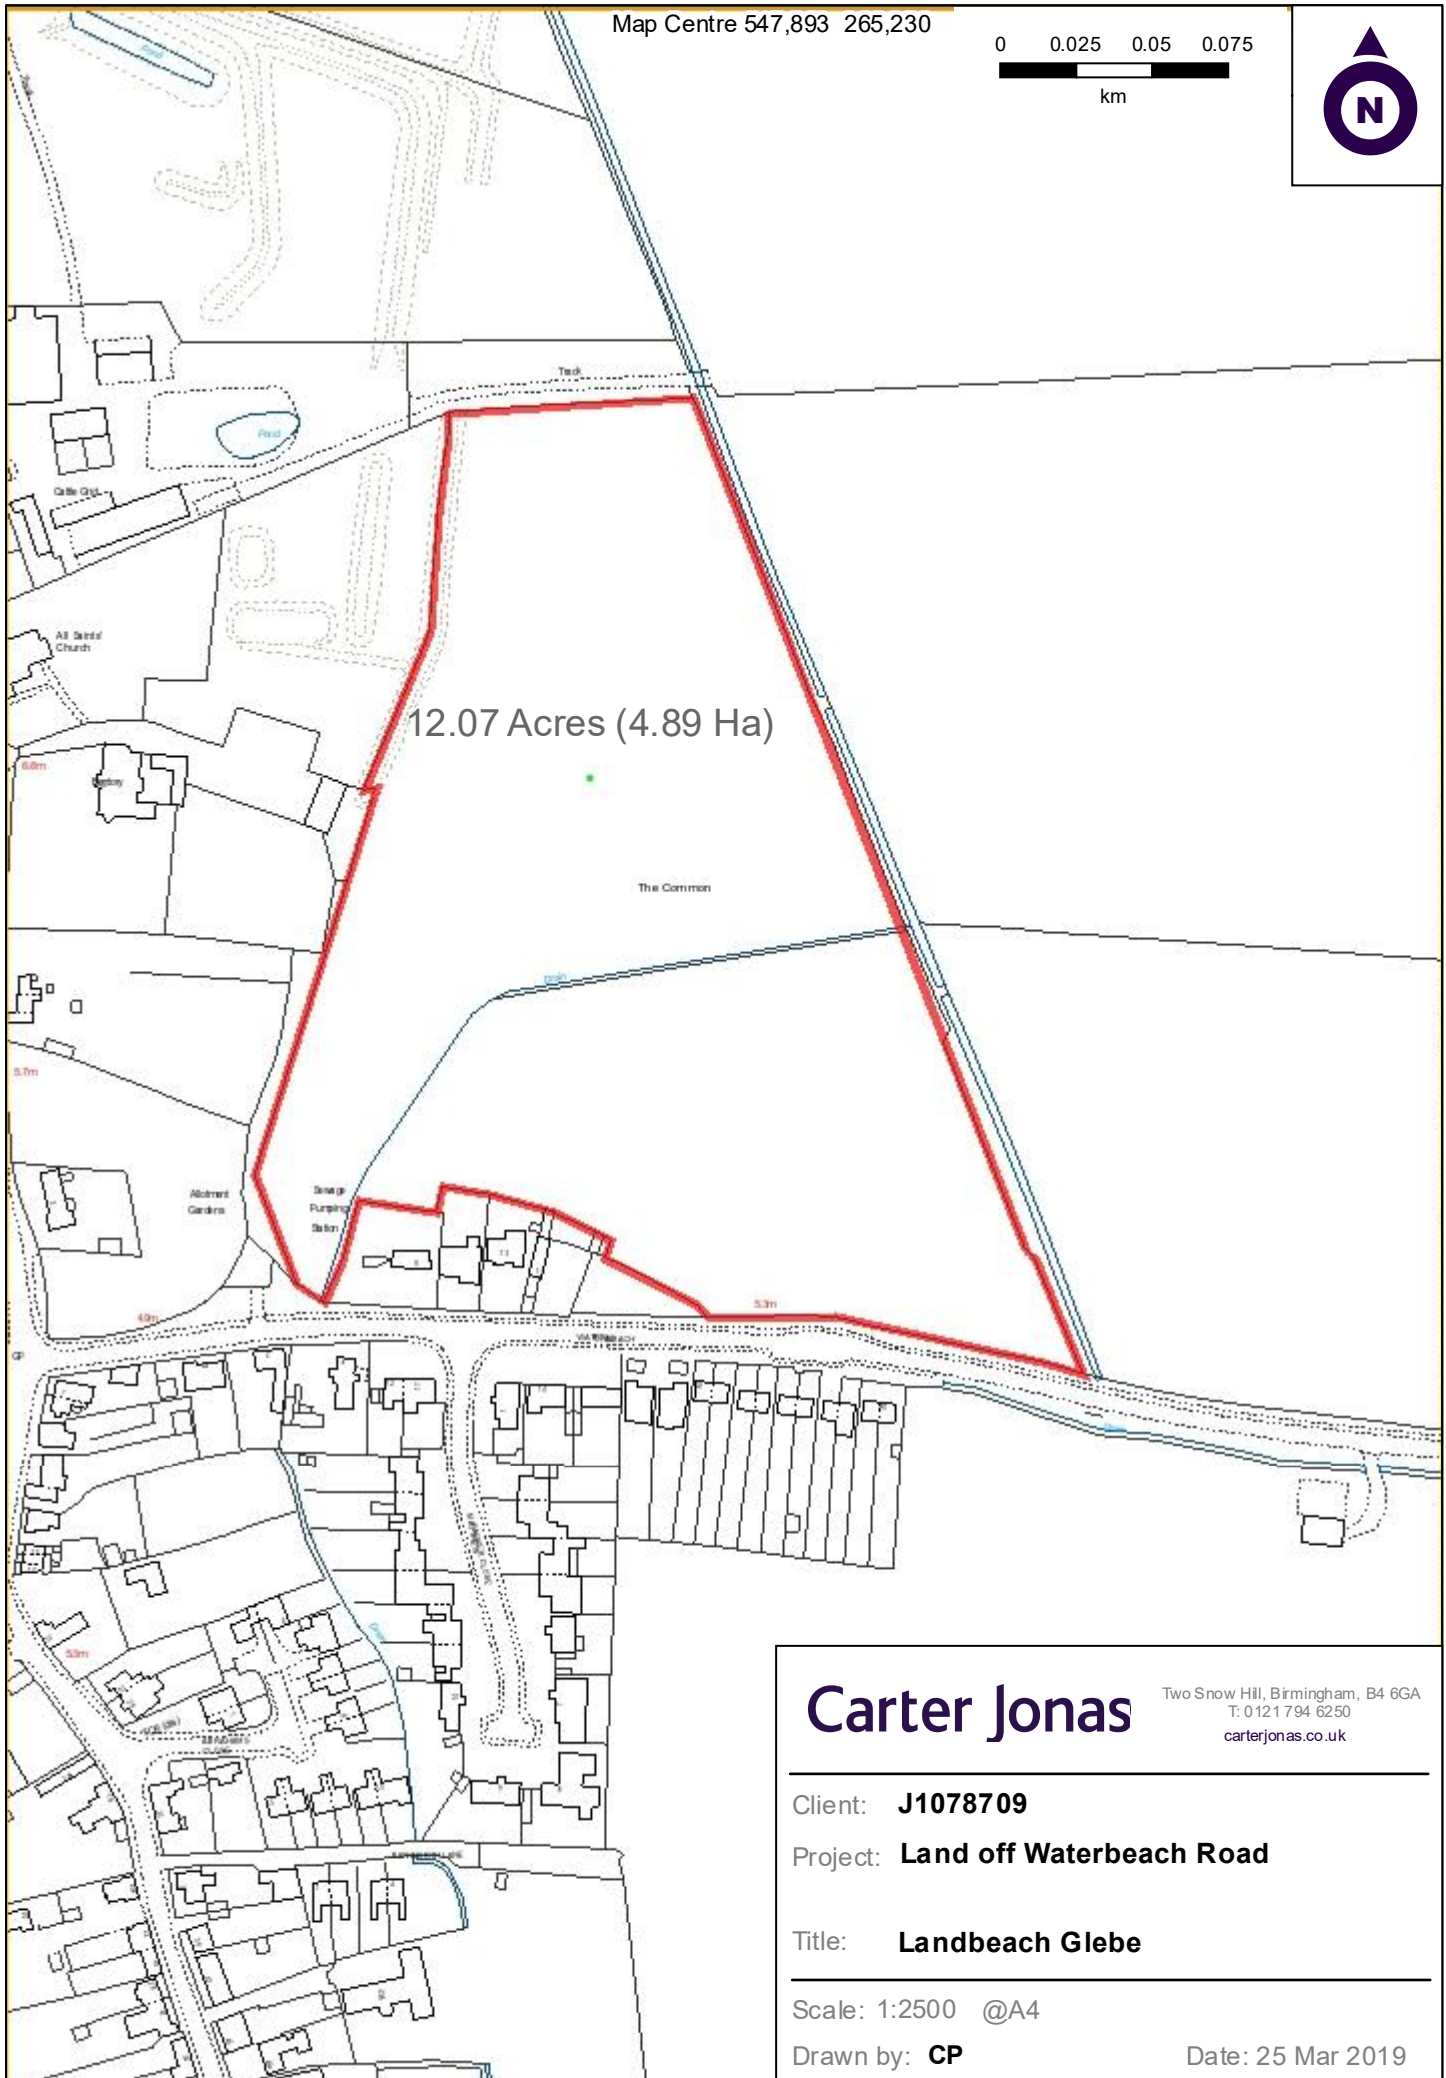

Map Centre 547,893 265,230

0 0.025 0.05 0.075
km

Carter Jonas

Two Snow Hill, Birmingham, B4 6GA
T: 0 121 794 6250
carterjonas.co.uk

Client: **J1078709**

Project: **Land off Waterbeach Road**

Title: **Landbeach Glebe**

Scale: 1:2500 @A4

Drawn by: **CP**

Date: 25 Mar 2019