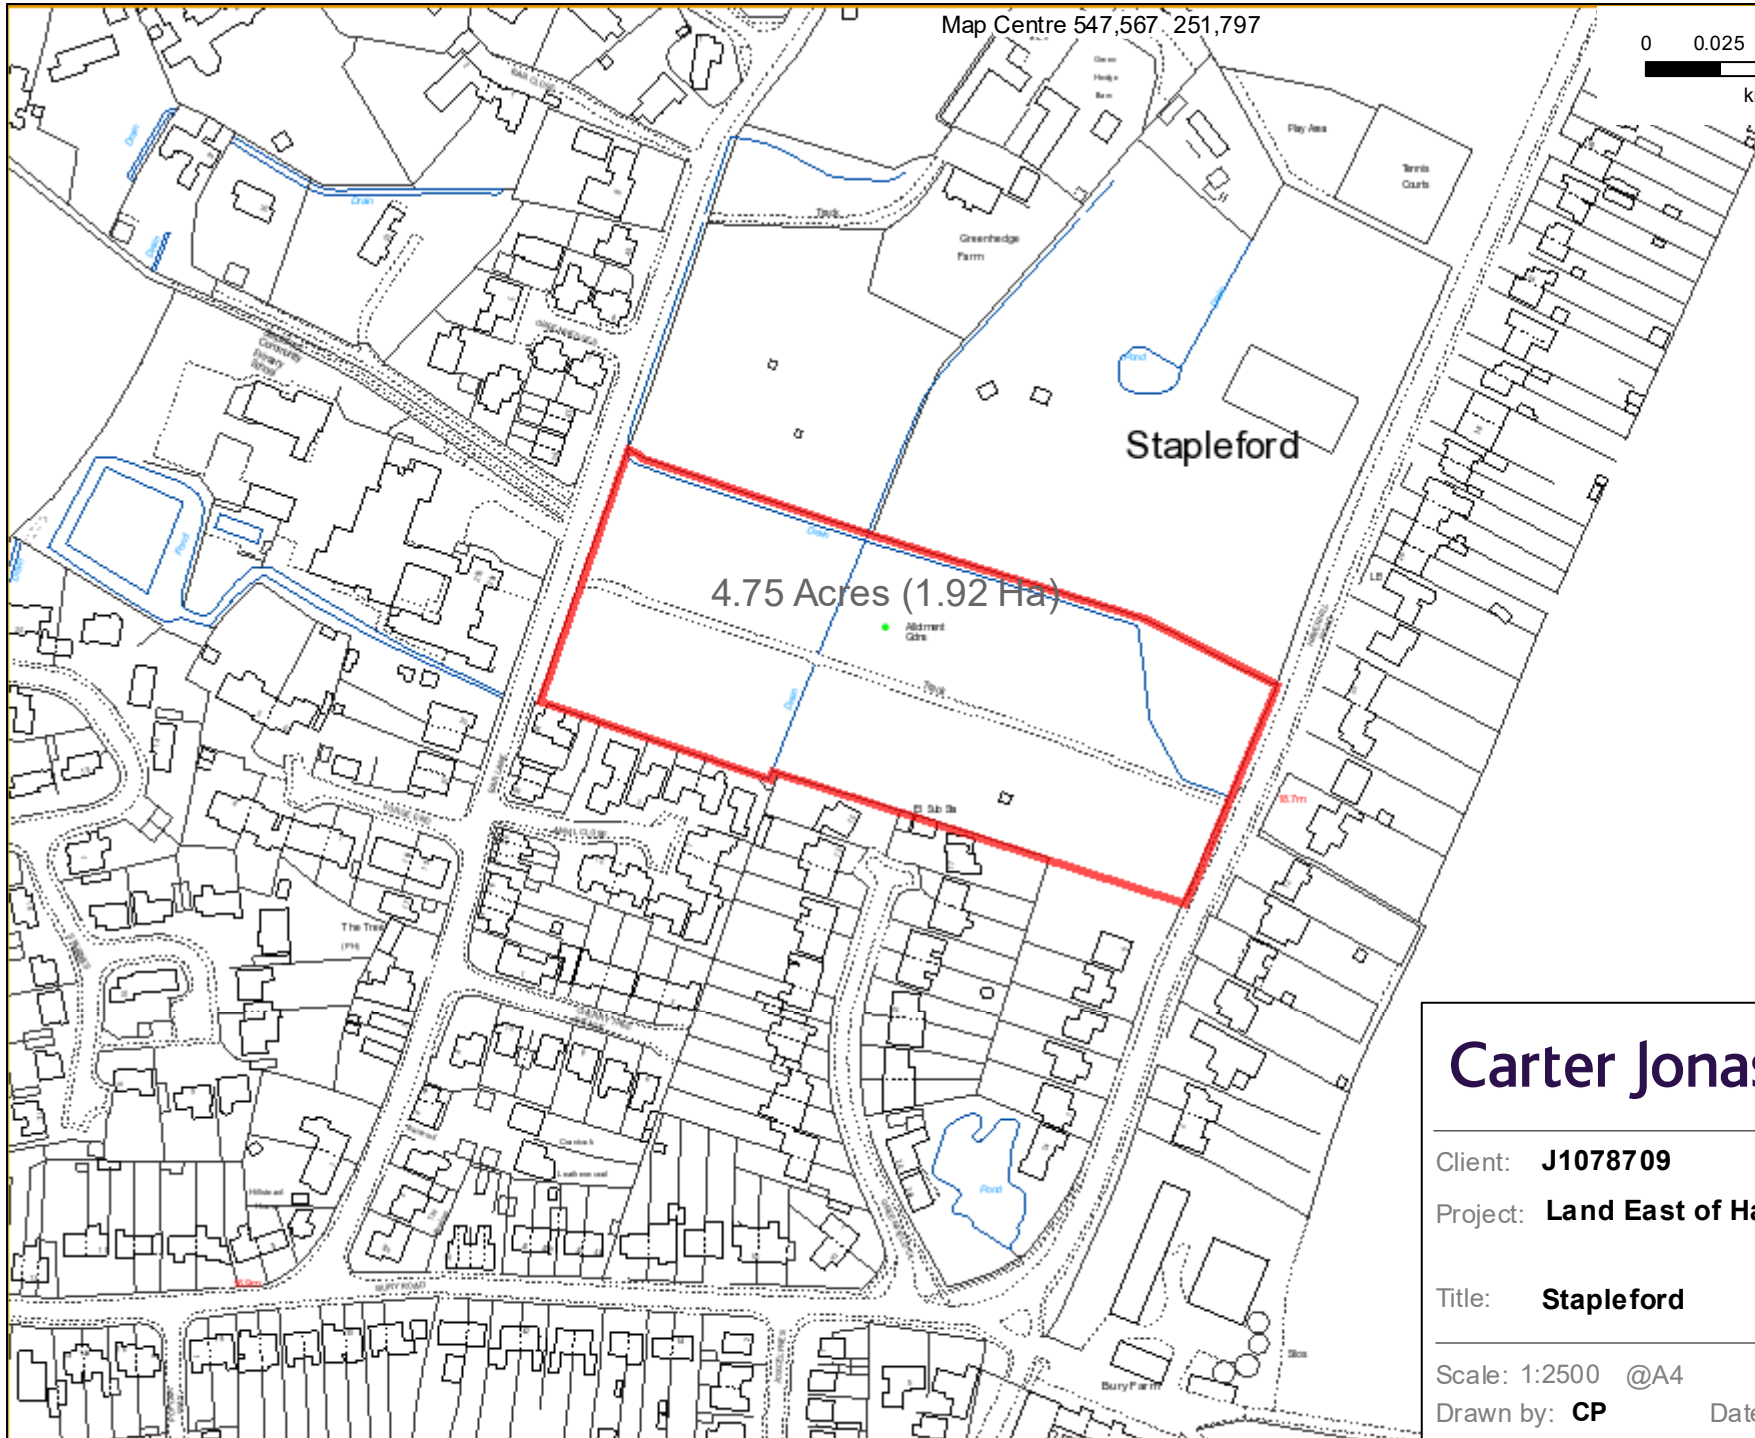

Map Centre 547,567 251,797

0 0.025 0.05 0.075  
km

**Carter Jonas**

Two Snow Hill, Birmingham, B4 6GA  
T: 0121 794 6250  
carterjonas.co.uk

Client: **J1078709**

Project: **Land East of Haverhill Road**

Title: **Stapleford**

Scale: 1:2500 @A4

Drawn by: **CP**

Date: 25 Mar 2019