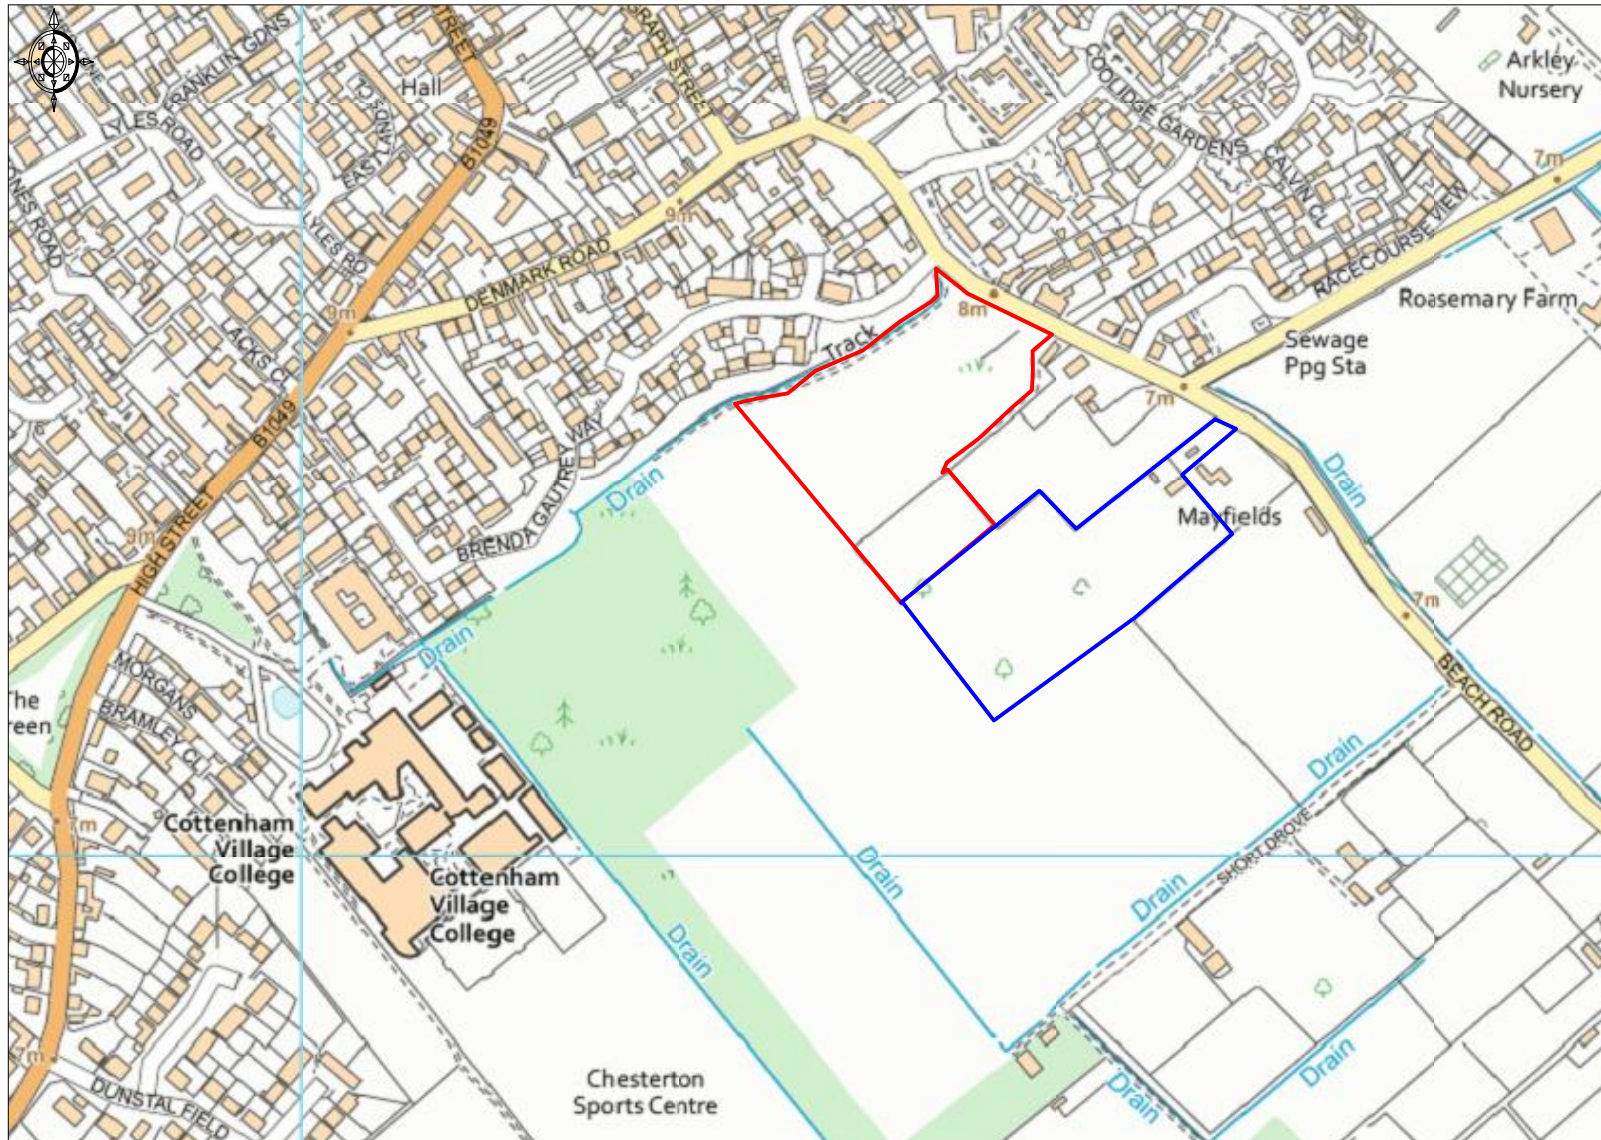

Site Location Plan

Ordnance Survey © Crown Copyright 2019. All rights reserved. Licence number 100022432. Plotted Scale - 1:5000