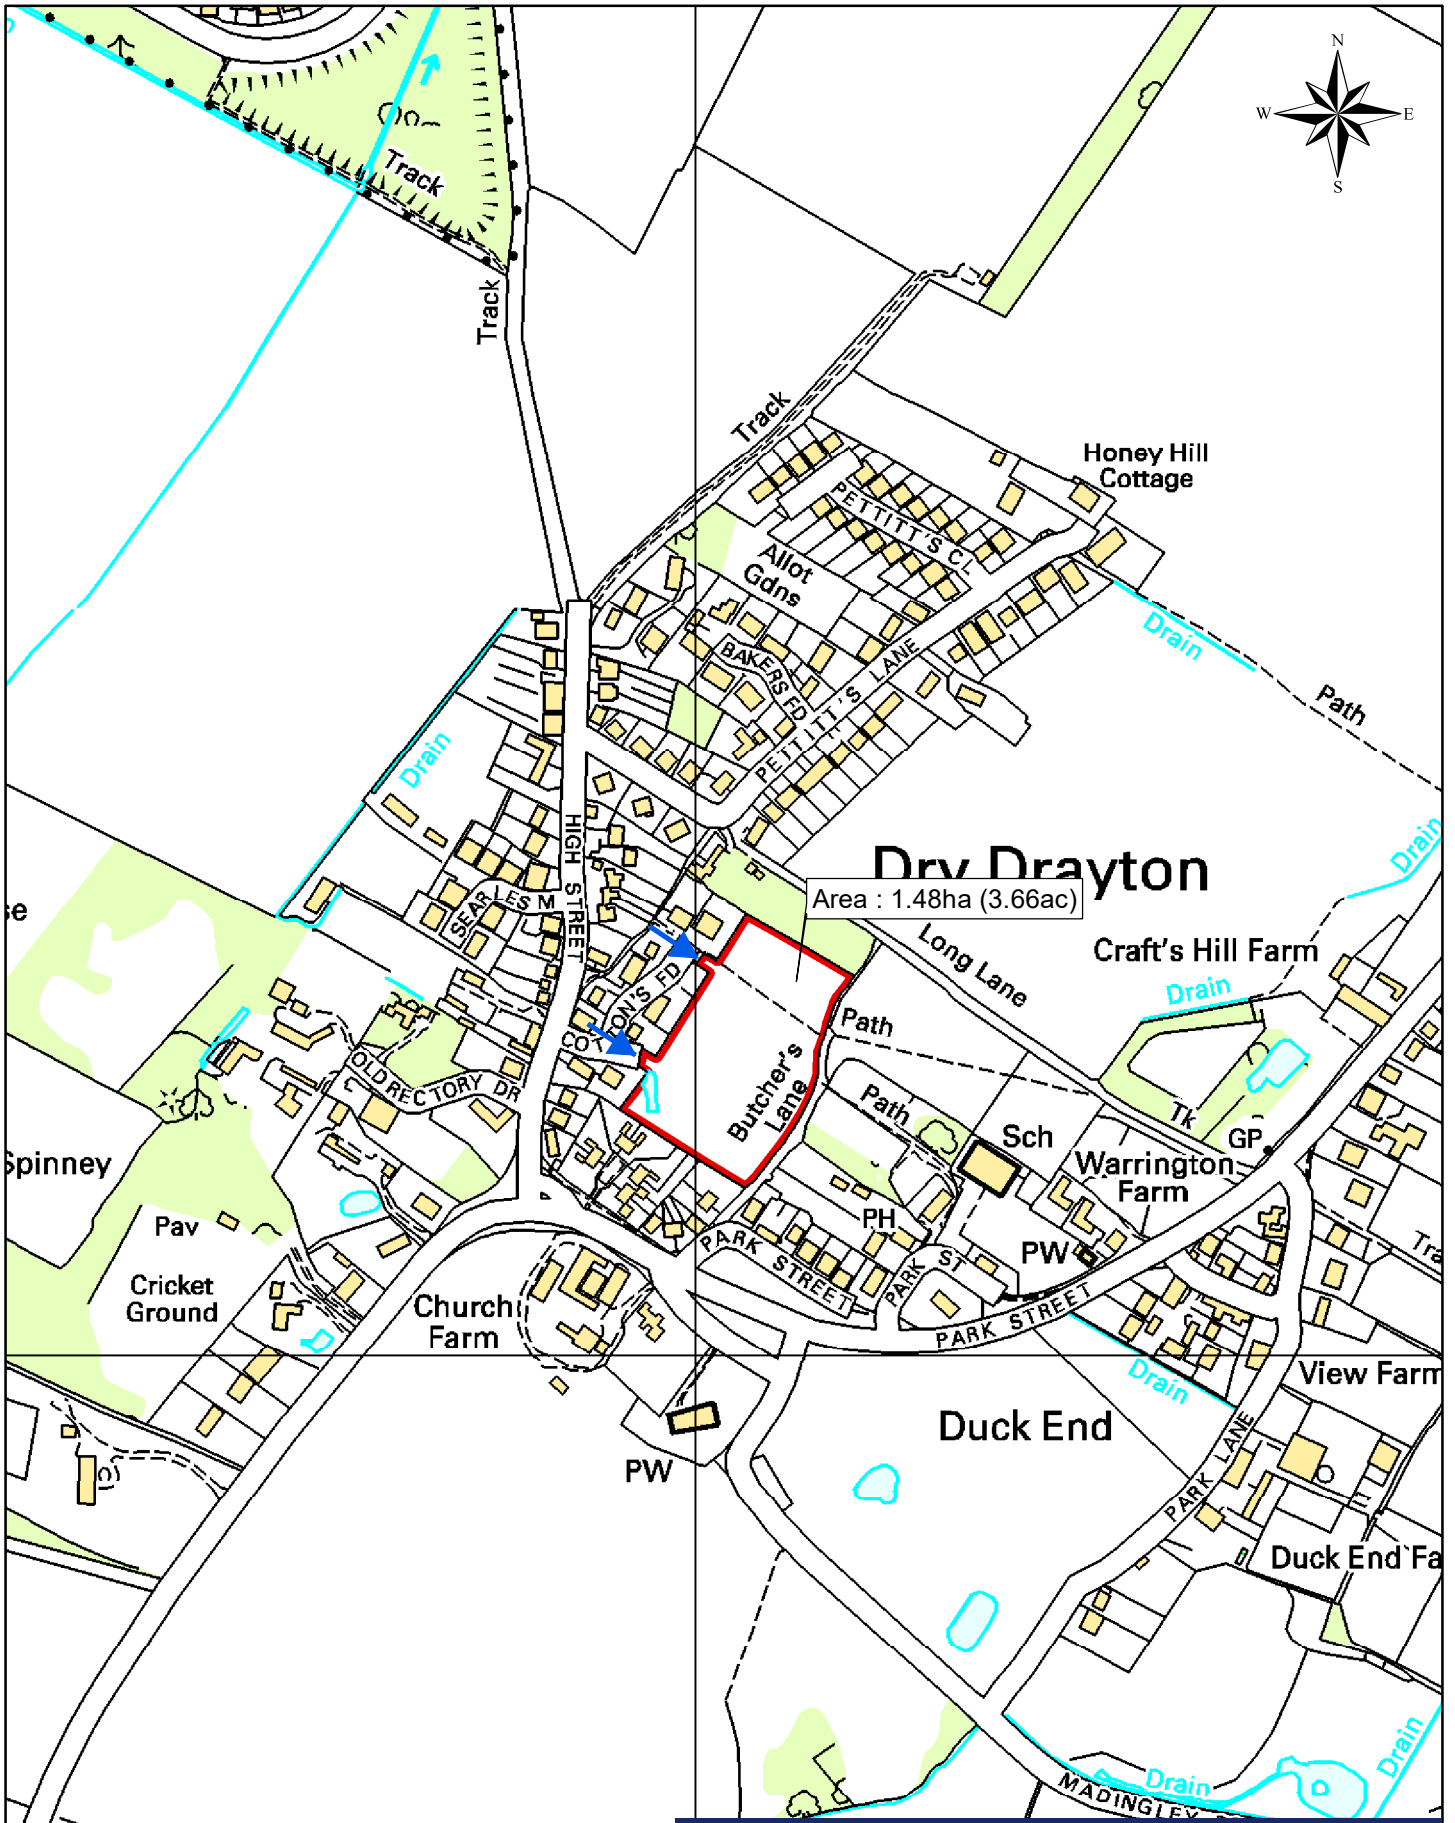

Land at Cotton's Field, Dry Drayton

Dry Drayton
Area : 1.48ha (3.66ac)

Legend

Potential Access

Trumpington Road, Cambridge, CB2 9LD
01223 841841 - bidwells.co.uk