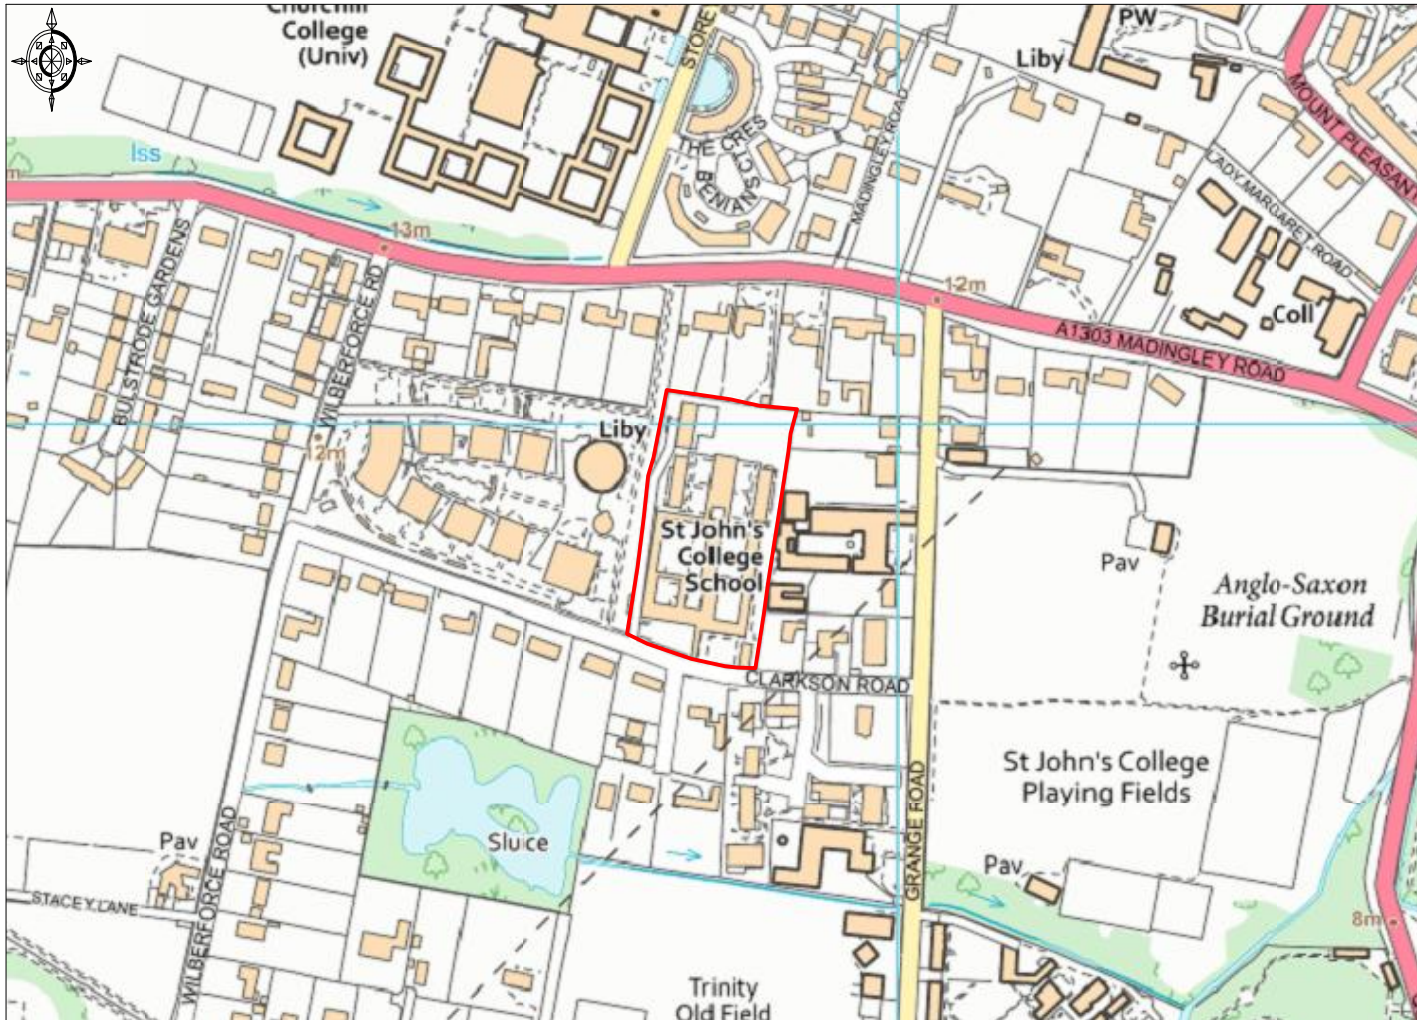

Site Location Plan - Land at Wolfson Court, Cambridge

Ordnance Survey © Crown Copyright 2019. All rights reserved. Licence number 100022432. Plotted Scale - 1:5000