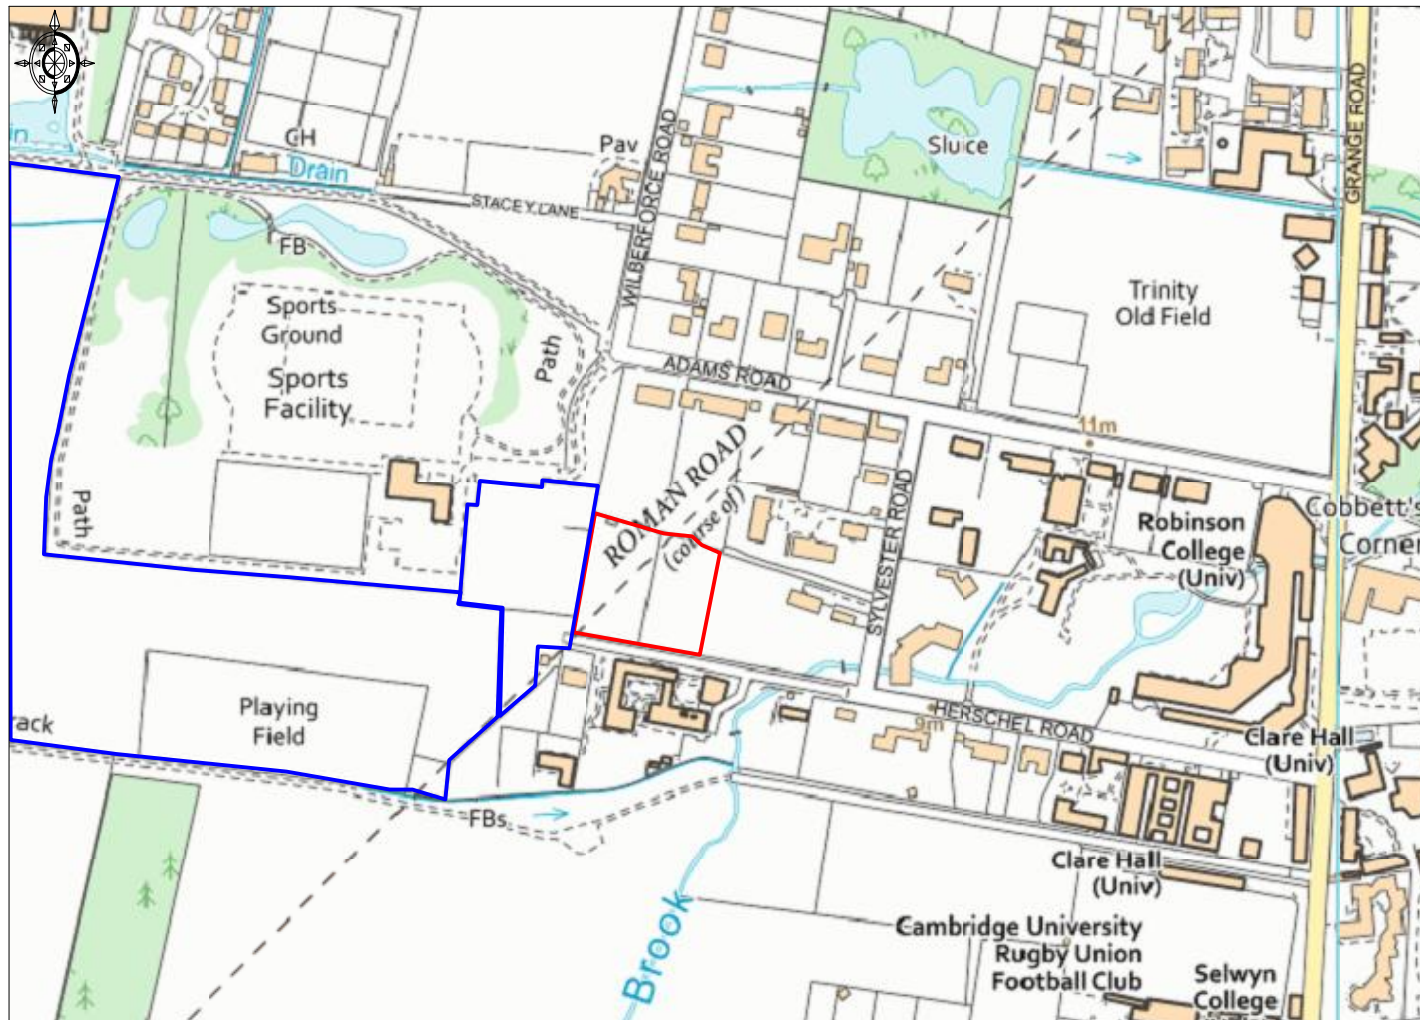

Site Location Plan - Land South of Adam's Road, Cambridge

Ordnance Survey © Crown Copyright 2019. All rights reserved. Licence number 100022432. Plotted Scale - 1:5000