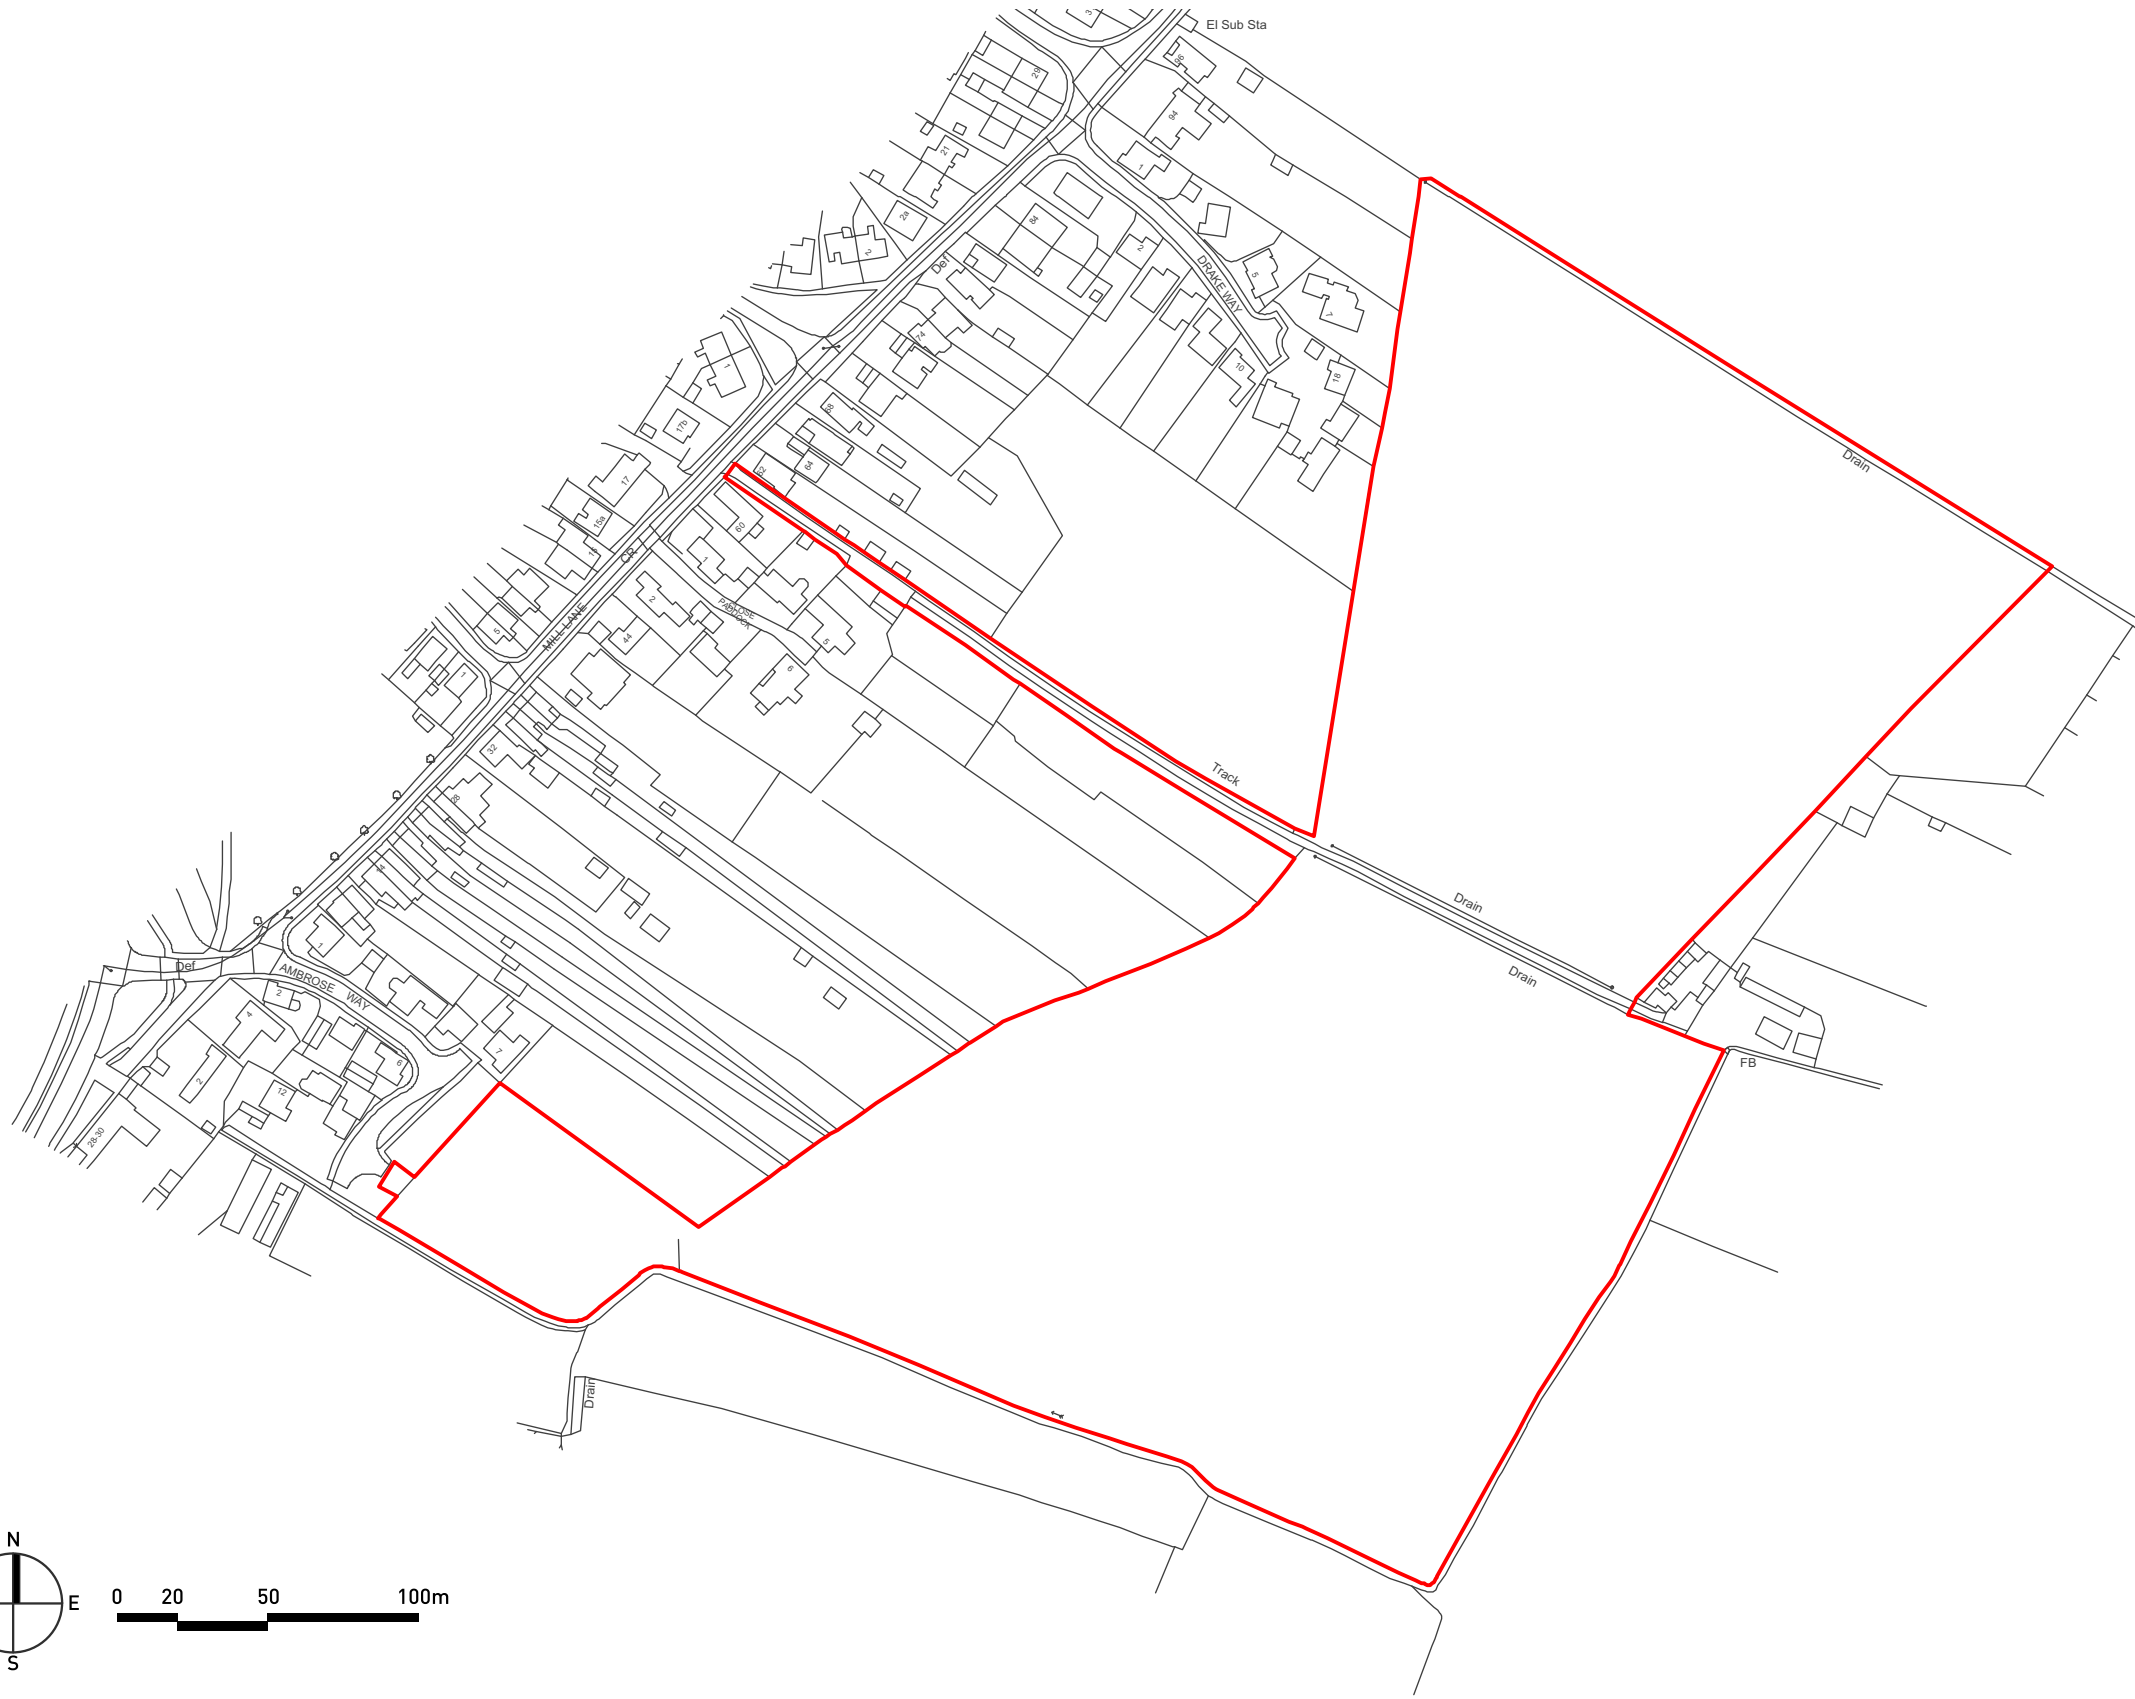

Copyright Pegasus Planning Group Ltd. Crown copyright. All rights reserved. Ordnance Survey Copyright License number 100042093. Pegasus License number 10000449. EmapSite License number 100031472. Standard OS licence rights conditions apply. Pegasus accepts no liability for any use of this document other than for its original purpose, or by the original client, or following Pegasus express agreement to such use. T 01285 44717 www.pegasuspg.co.uk

# AMBROSE WAY, IMPINGTON - SITE LOCATION PLAN