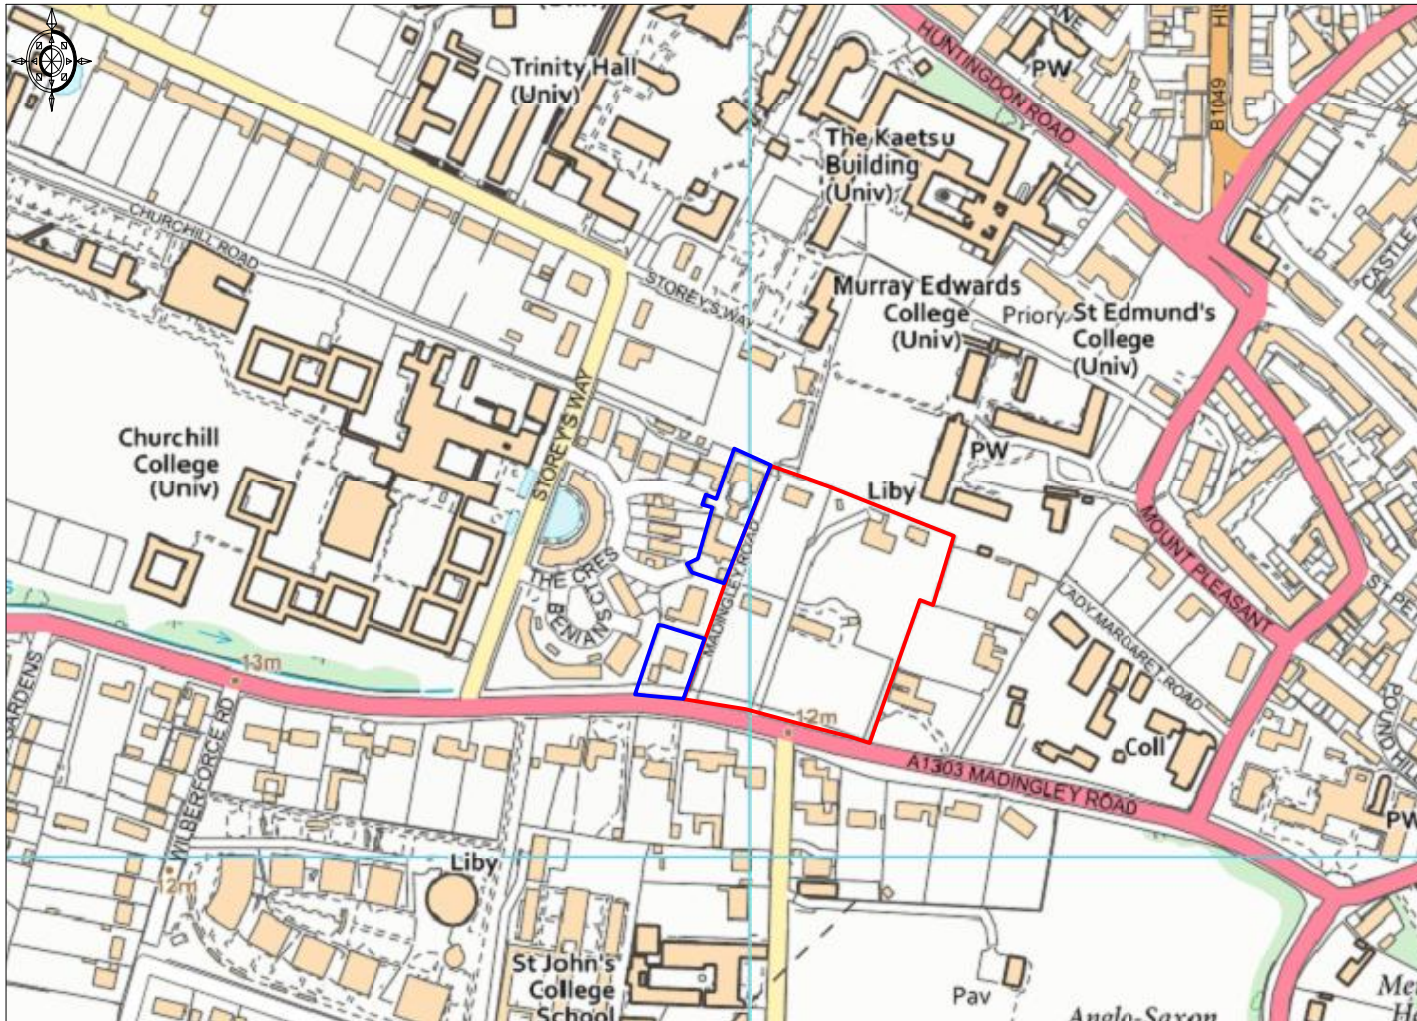

Site Location Plan - Land at Madingley Road, Cambridge

Ordnance Survey © Crown Copyright 2019. All rights reserved. Licence number 100022432. Plotted Scale - 1:5000