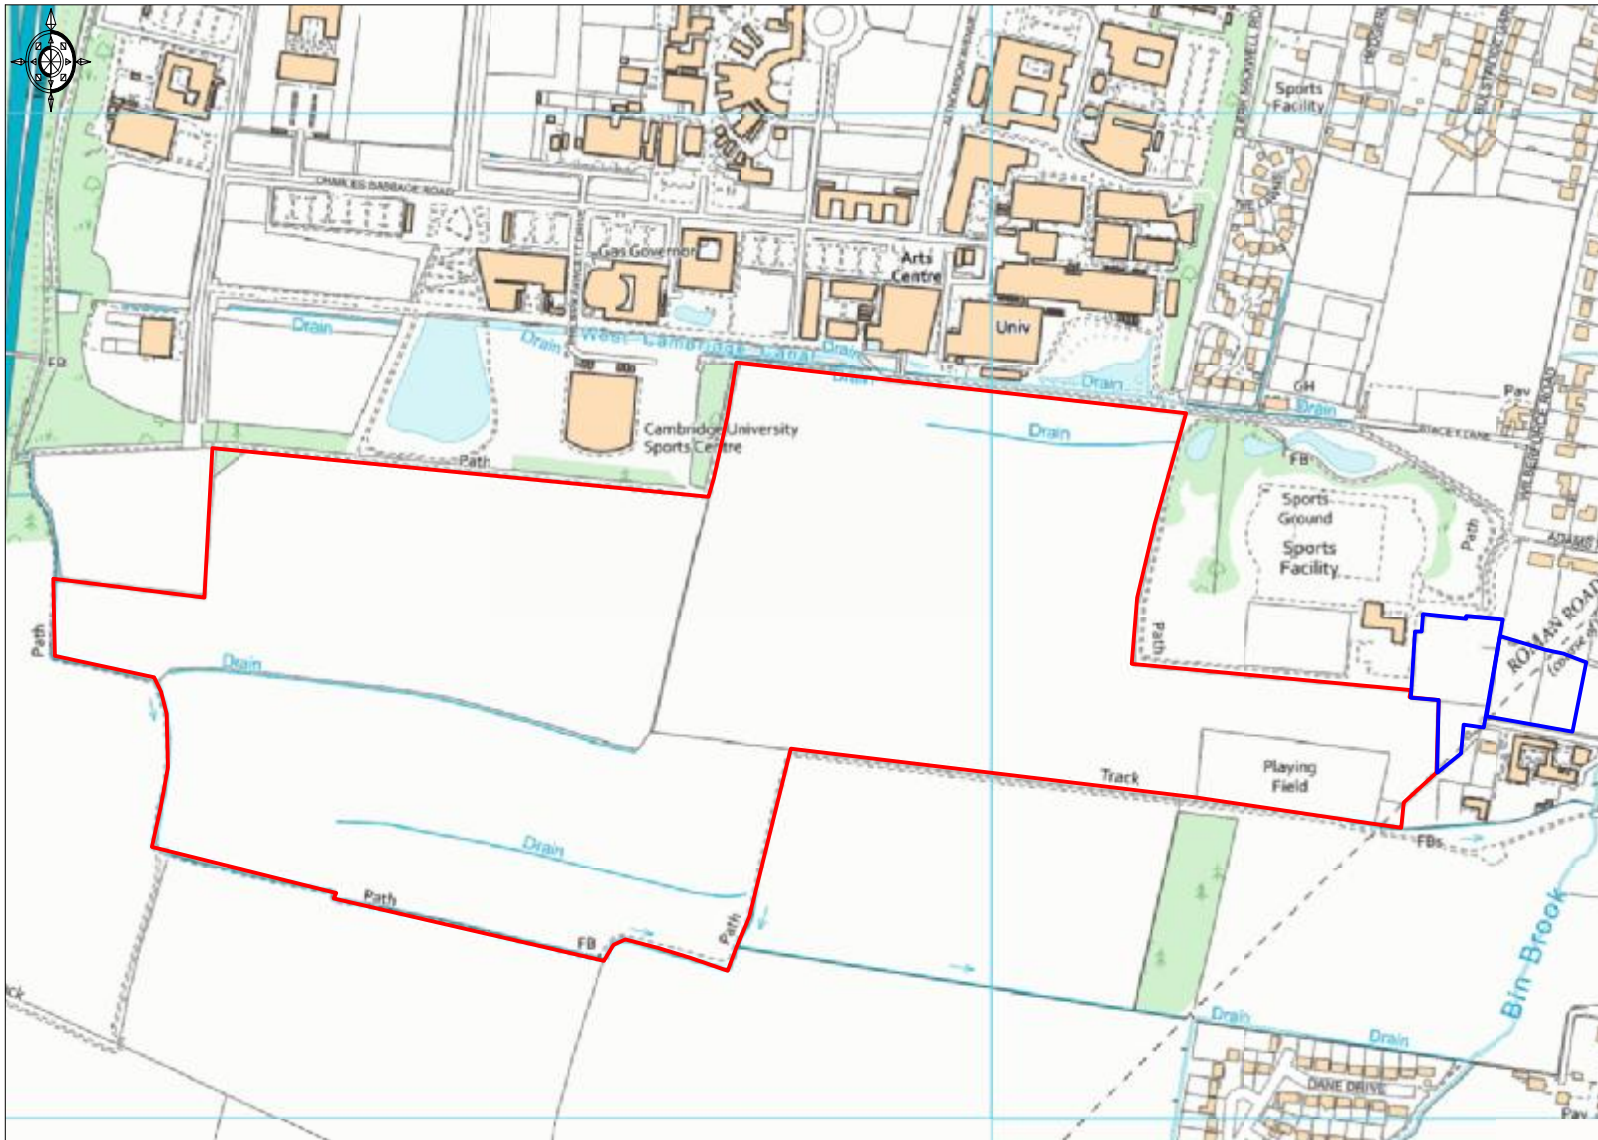

Site Location Plan - Grange Farm, Cambridge

Ordnance Survey © Crown Copyright 2019. All rights reserved. Licence number 100022432. Plotted Scale - 1:7500