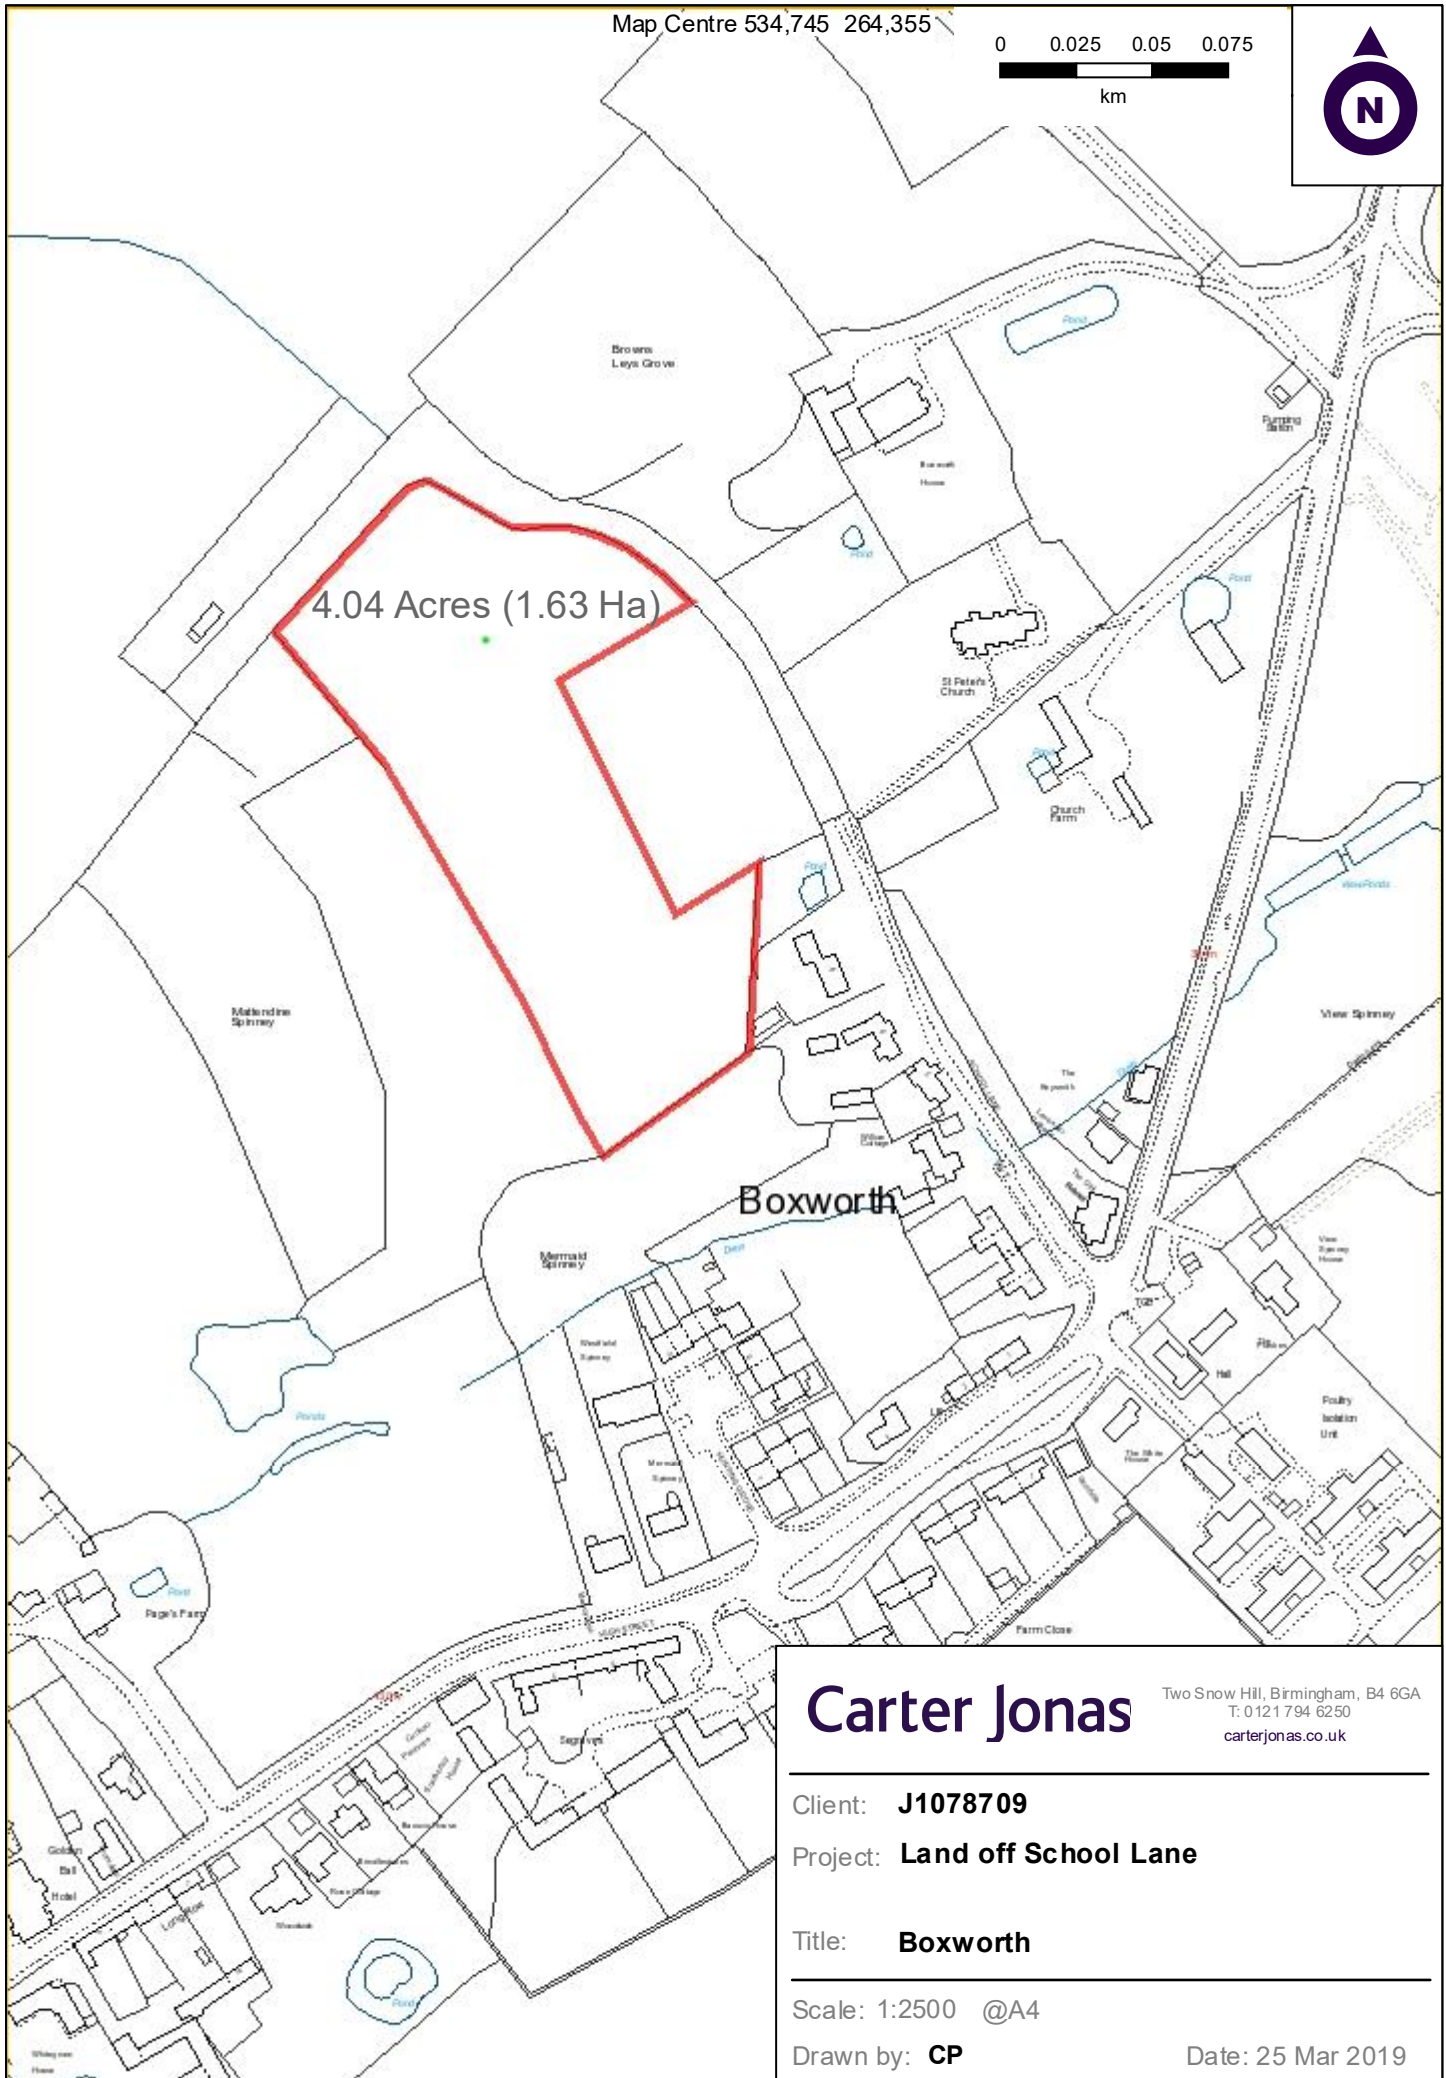

Map Centre 534,745 264,355

0 0.025 0.05 0.075  
km

4.04 Acres (1.63 Ha)

Boxworth

# Carter Jonas

Two Snow Hill, Birmingham, B4 6GA  
T: 0 121 794 6250  
carterjonas.co.uk

Client: **J1078709**

Project: **Land off School Lane**

Title: **Boxworth**

Scale: 1:2500 @A4

Drawn by: **CP**

Date: 25 Mar 2019