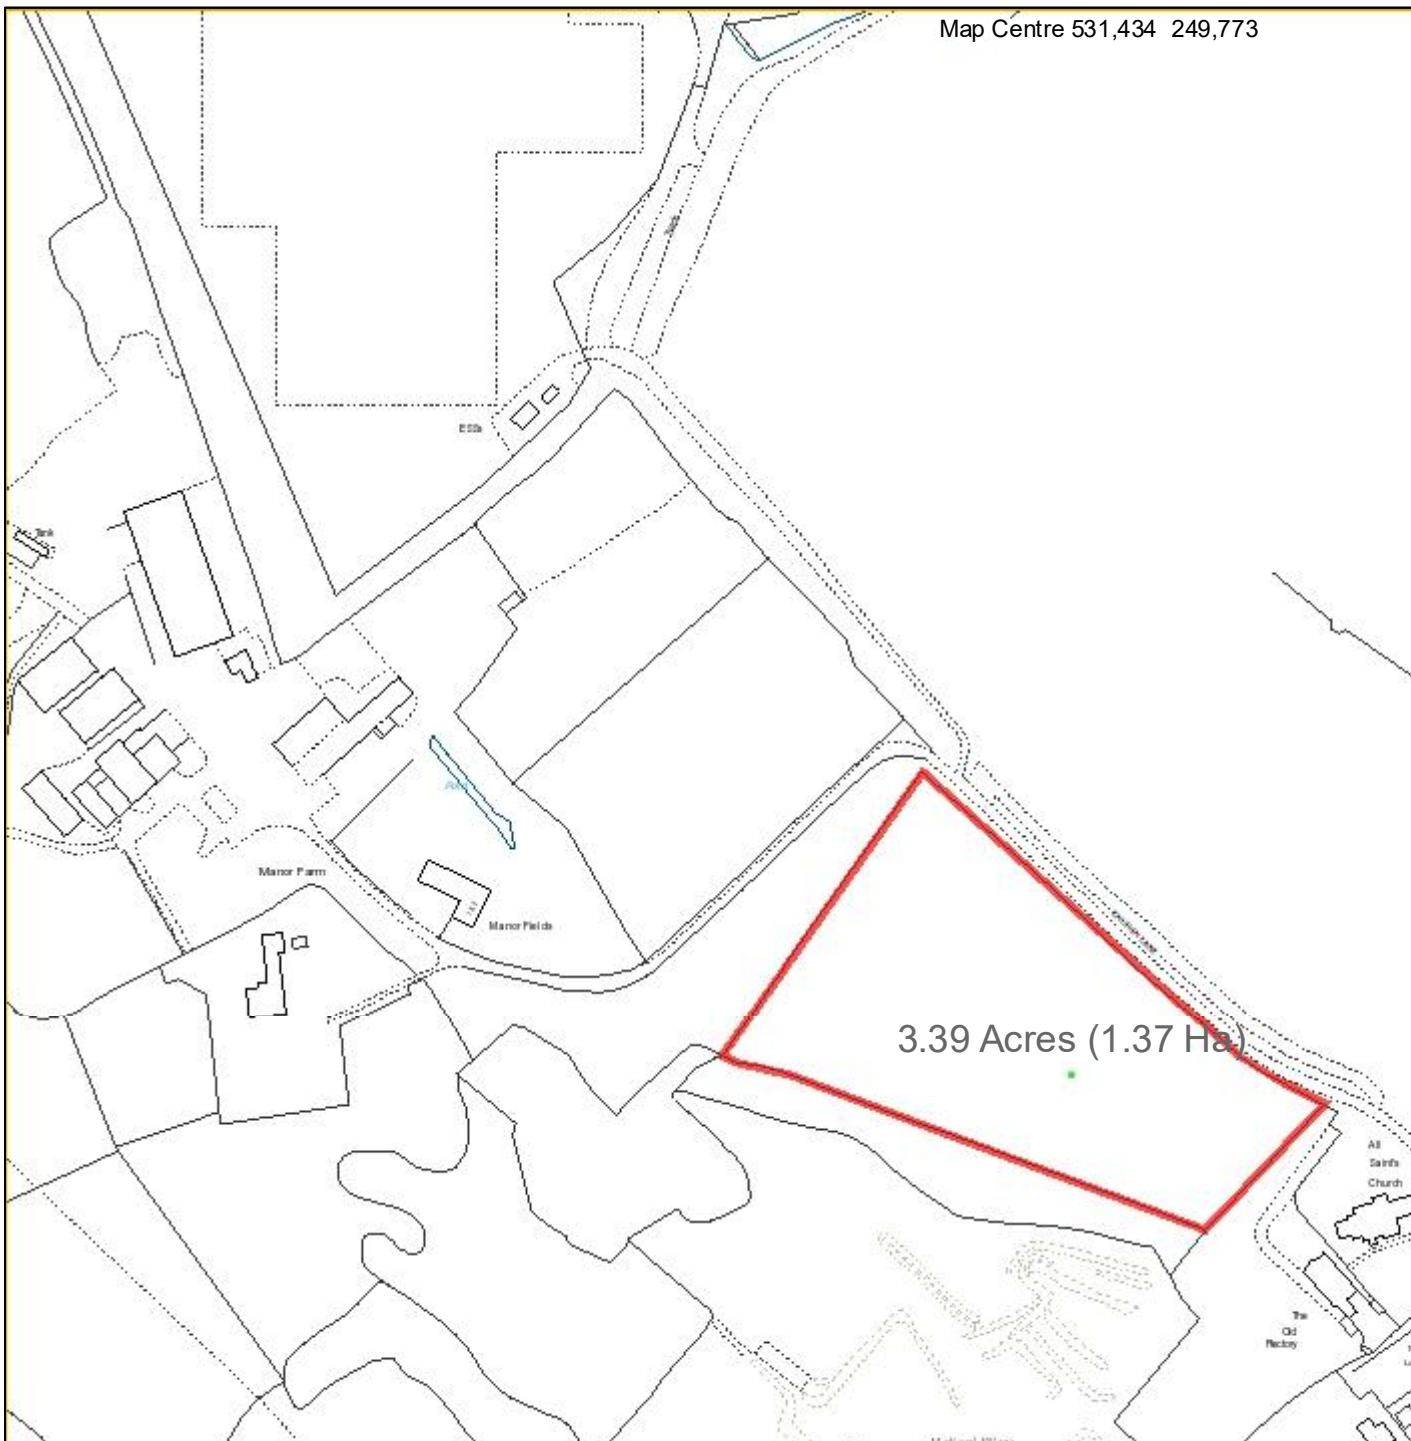

Map Centre 531,434 249,773

3.39 Acres (1.37 Ha)

Carter Jonas

Two Snow Hill, Birmingham, B4 6GA
T: 0121 794 6250
carterjonas.co.uk

Client: **J1078709**

Project: **Land West of Church Lane**

Title: **Croydon Glebe**

Scale: 1:2500 @A4

Drawn by: **CP**

Date: 22 Mar 2019