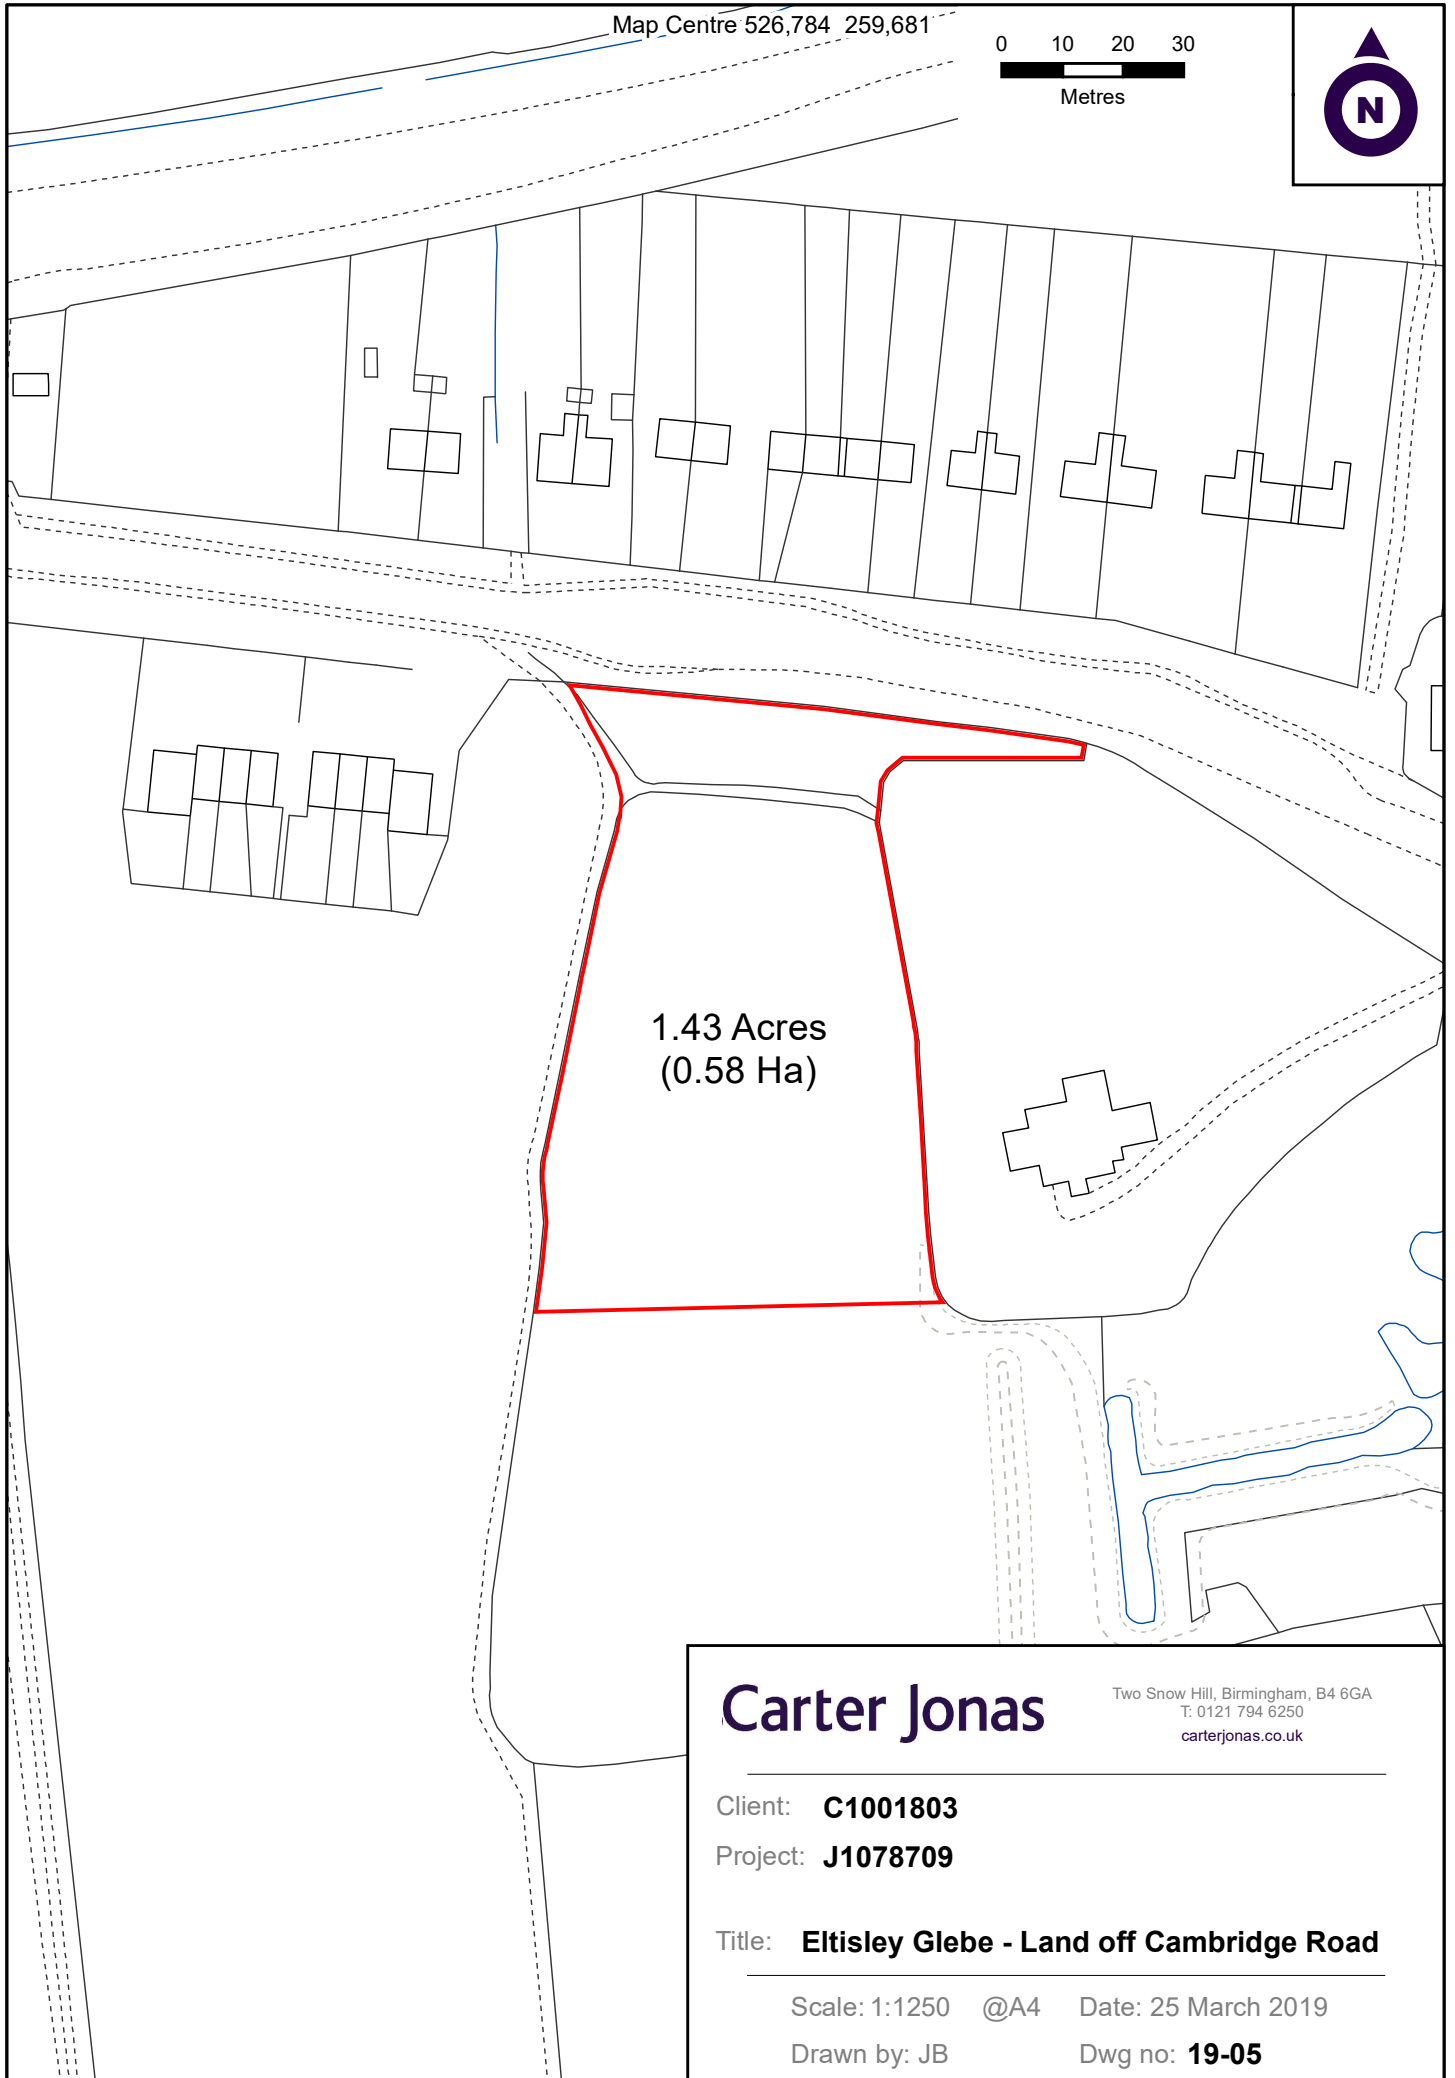

Map Centre 526,784 259,681

0 10 20 30

Metres

1.43 Acres  
(0.58 Ha)

# Carter Jonas

Two Snow Hill, Birmingham, B4 6GA  
T: 0121 794 6250  
carterjonas.co.uk

Client: **C1001803**

Project: **J1078709**

Title: **Eltisley Glebe - Land off Cambridge Road**

Scale: 1:1250 @A4 Date: 25 March 2019

Drawn by: JB Dwg no: **19-05**