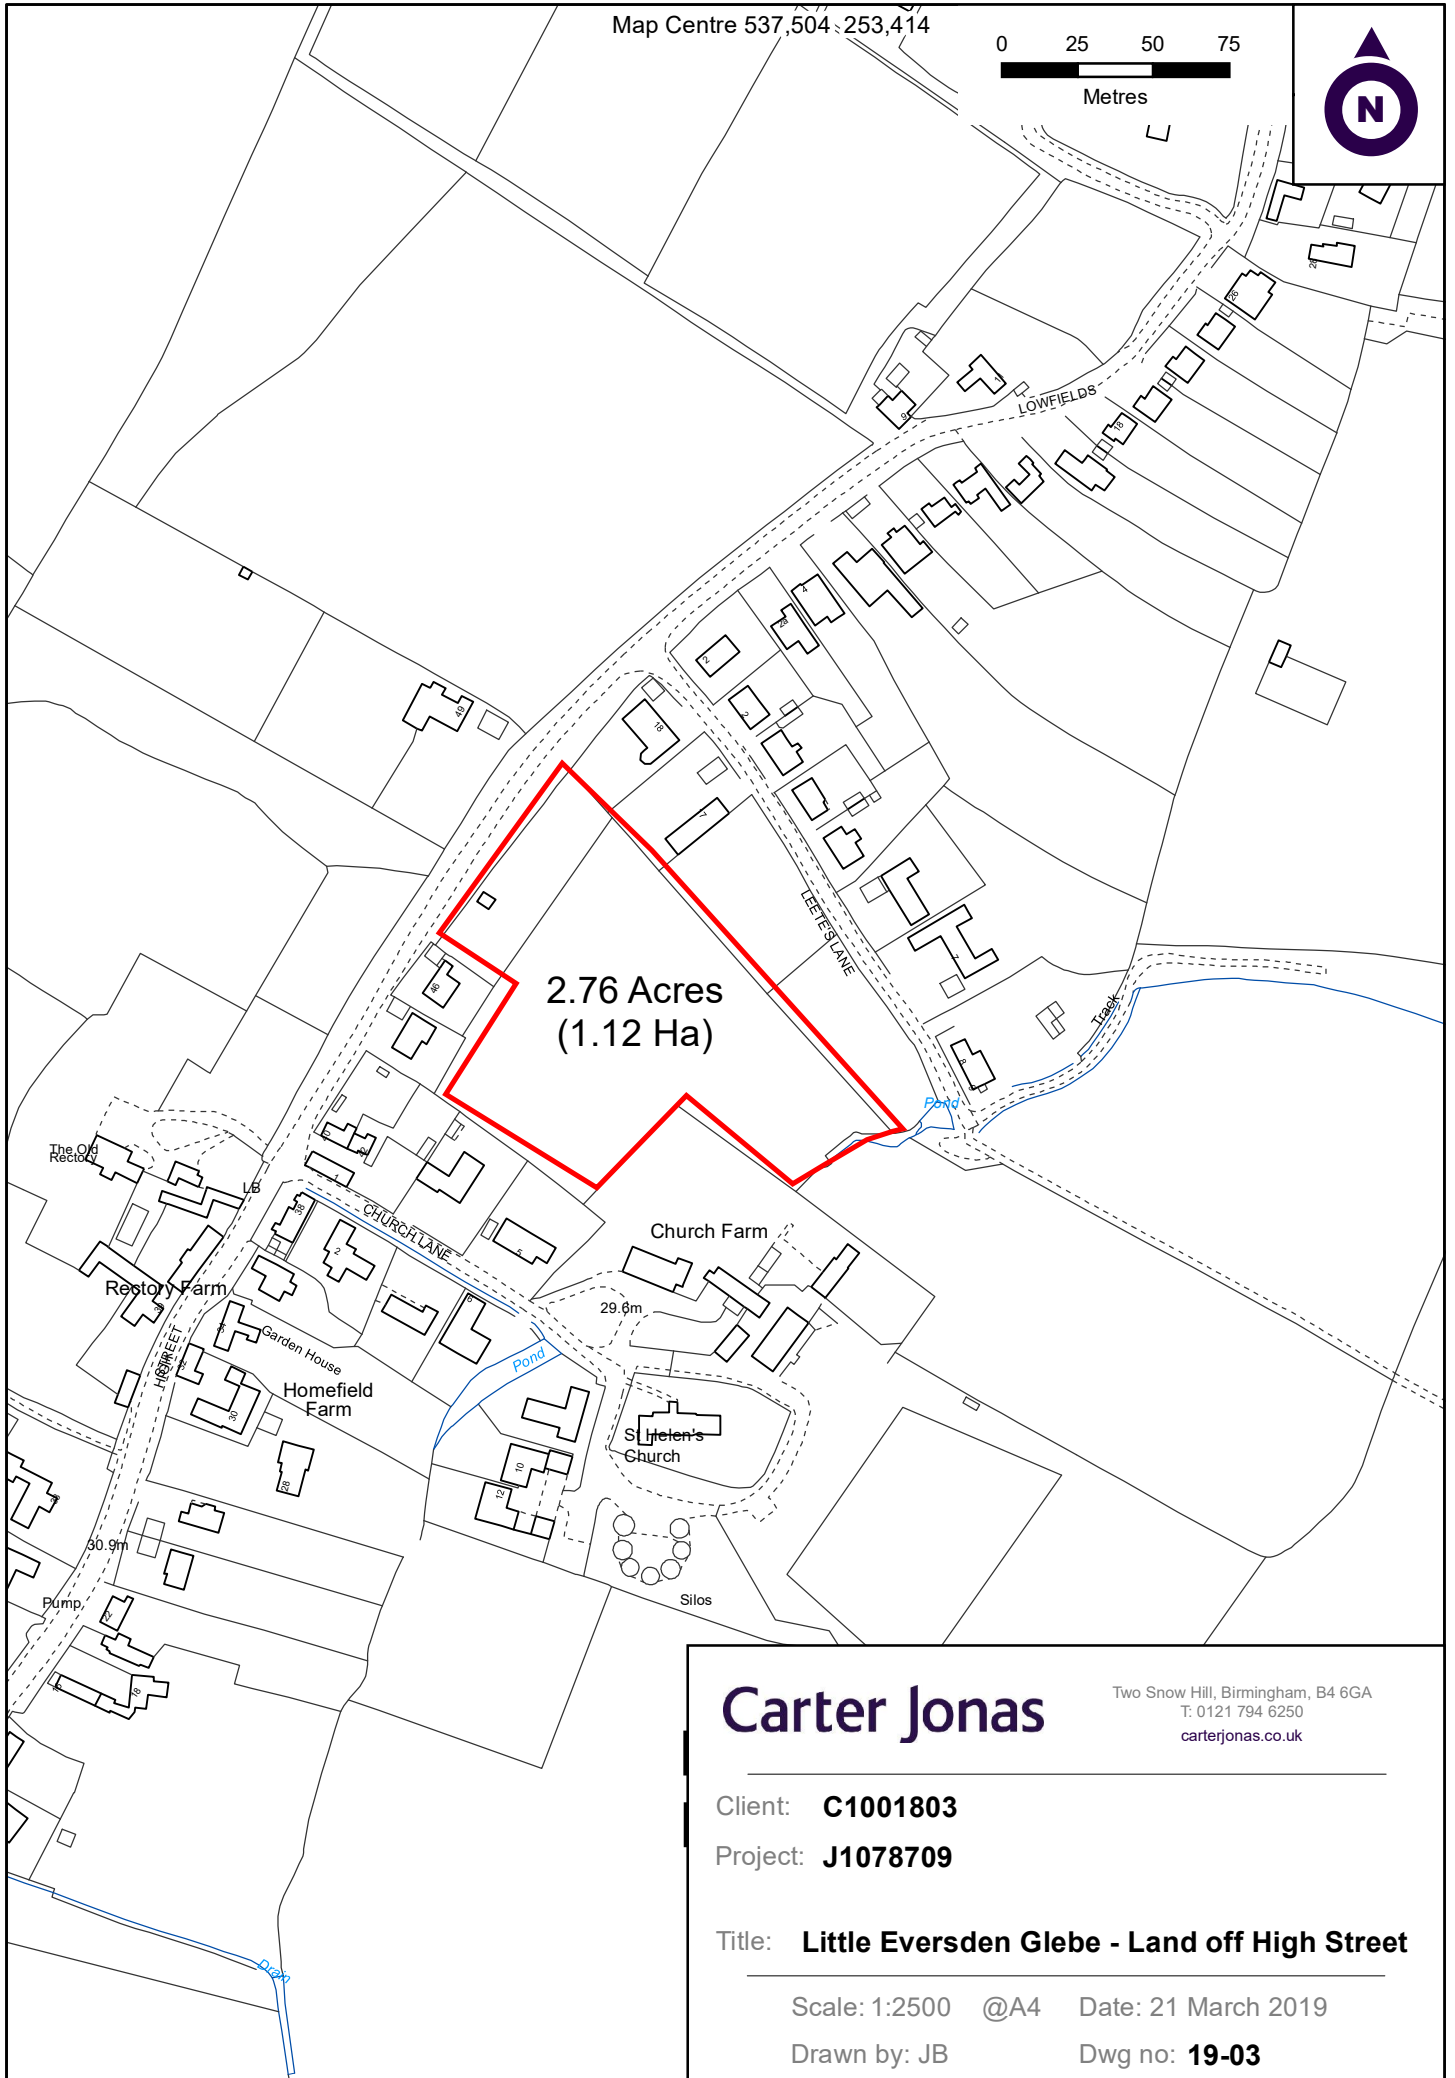

Map Centre 537,504 : 253,414

2.76 Acres
(1.12 Ha)

Carter Jonas

Two Snow Hill, Birmingham, B4 6GA
T: 0121 794 6250
carterjonas.co.uk

Client: **C1001803**

Project: **J1078709**

Title: **Little Eversden Glebe - Land off High Street**

Scale: 1:2500 @A4 Date: 21 March 2019

Drawn by: JB Dwg no: **19-03**